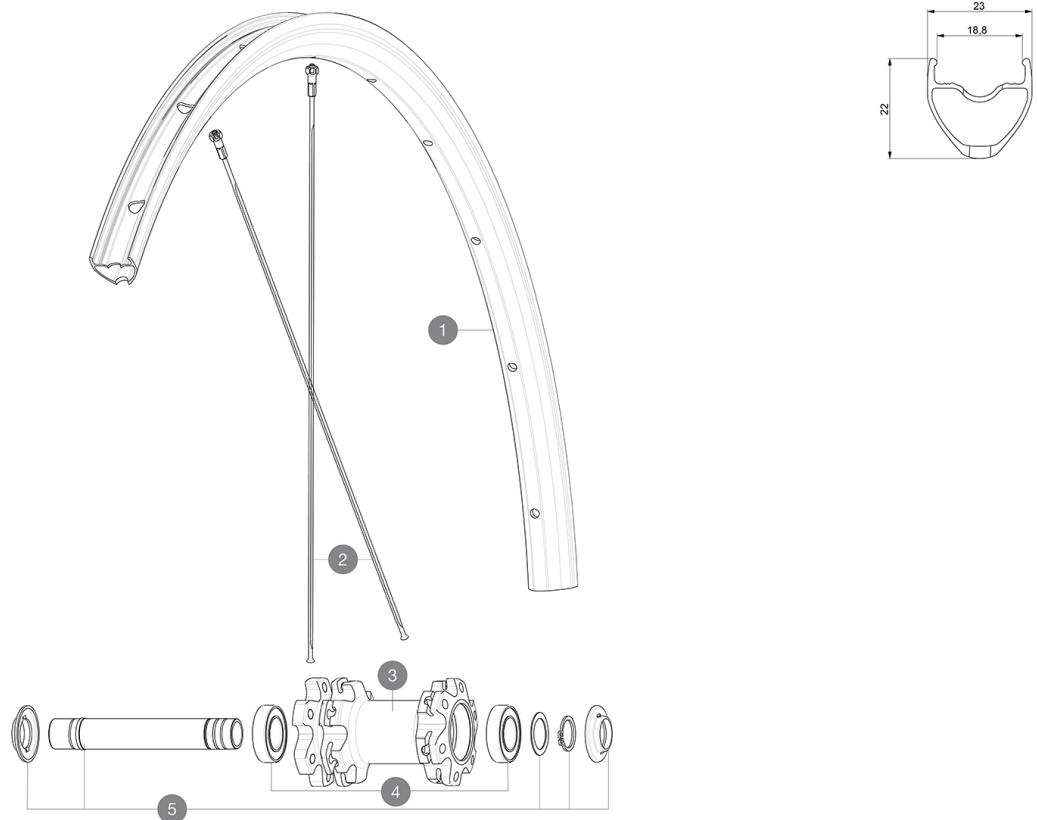

REFERENCES WHEELS

**RIMS**

&NBSP;:

<b>1</b>	V2736115	KIT FRONT/REAR RIM AKSIUM ELITE UST Disc SUP
	V2620101	UST RIM TAPE 25mm (for 21-24mm wide rim)

**SPOKES**

<b>2</b>	V3664501	KIT 12 FRIT/NDS AKSIUM ELITE UST Disc/KSYRIUM UST Disc FLAT S
----------	----------	---

**HUB SHELLS**

<b>3</b>	N/A	HUB BODY
<b>4</b>	M40129	KIT 2 BEARINGS 6902 15x28x7
<b>5</b>	V2373301	KIT QRM AUTO FRONT AXLE 12mm > 2019

**MAVIC** *Aksium Elite UST Disc EBM***Specifications**

## WHEEL WEIGHTS