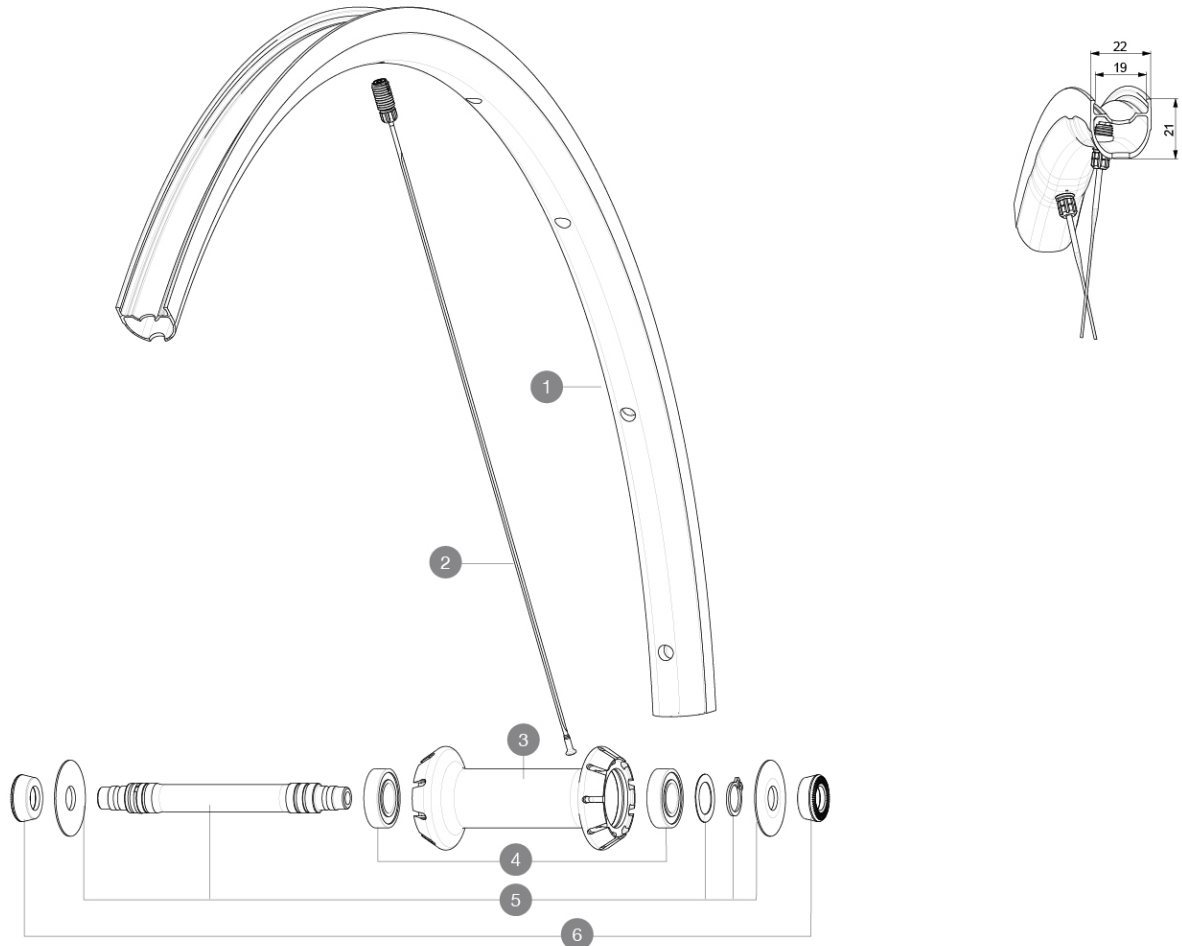

For a longer longevity of the wheel, Mavic recommends that the total weight supported by the wheels doesn't exceed 120kg, bike included

Recommended tyre sizes: 25 to 32 mm

Max. Pressure: see indication on wheel and tyre. If they differ, use the lowest of the 2

Maximum tyre size: width 62mm - pressure max. 3.8Bar/55PSI

**REFERENCES WHEELS**

F90251 KSYRIUM SL RB 700 QR

**RIMS**

&NBSP;:

**1** V4094110 Kit Front rim Ksyrium SL RB

**SPOKES**

**2** V4164301 Kit 9 front Ksyrium SL butted aero spoke 289mm M7/7

**HUB SHELLS**

**3** N/A HUB BODY  
**4** M40078 FRONT HUB BEARINGS 6901 x 2  
**5** V2375801 Kit front axle RB for QRM auto hub + hoobster + wave washer

**ADAPTERS**

**6** 35117301 FT/RR FORK REST R-SYS/CC ULTIMATE > 2013/KSY PRO CARB T