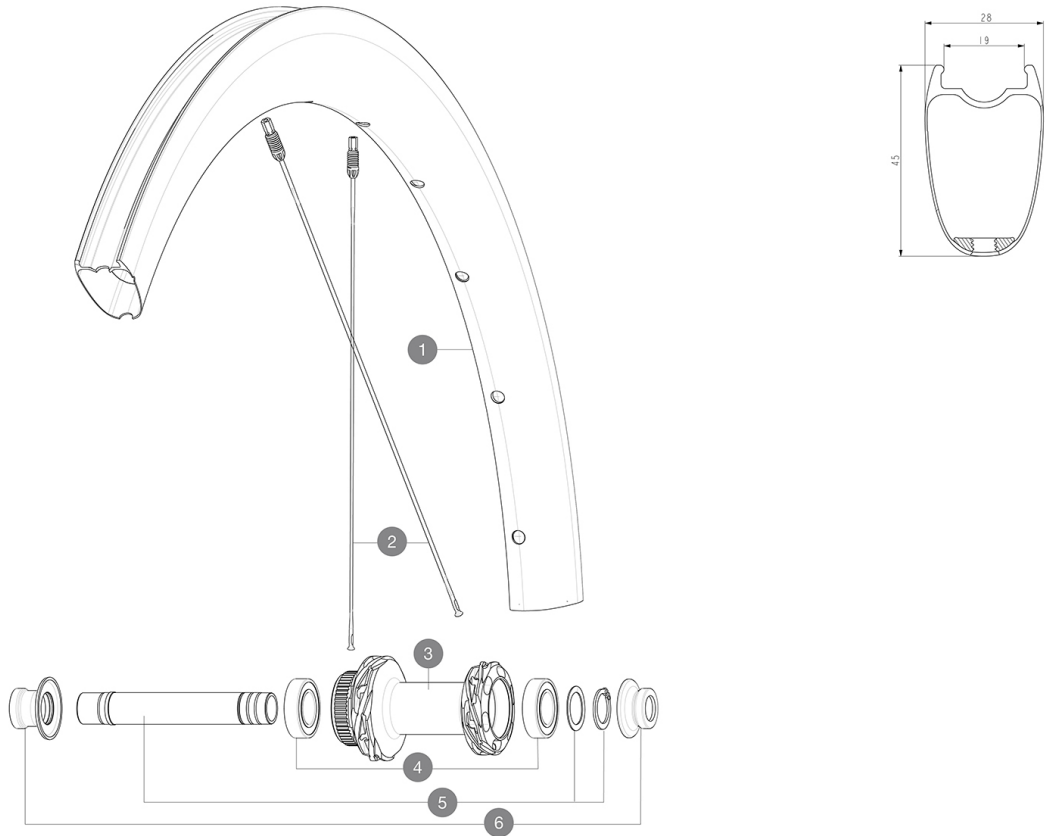

**MAVIC** *Cosmic SLR 45 Disc*

ASTM CATEGORY 2 : road and offroad with jumps less than 15cm

For a longer longevity of the wheel, Mavic recommends that the total weight supported by the wheels doesn't exceed 120kg, bike included

Recommended tyre sizes: 25 to 32 mm

Max. Pressure: see indication on wheel and tyre. If they differ, use the lowest of the 2

**REFERENCES WHEELS**

F90181 Cosmic SLR 45 DCL Ft

**RIMS**

&NBSP;:

1	V4095015	Kit Front/Rear rim Cosmic SLR 45 Disc MY22
1	V4093615	Kit Front/Rear rim Cosmic SLR 45 Disc - while stock last

### SPOKES

- **Material** : steel
- **Shape** : straight pull, elliptical aero, double butted (patented)
- **Nipples** : Fore integrated aluminum
- **Count** : 24 front and rear
- **Lacing** : front and rear crossed 2, contactless

### WHEEL WEIGHTS

670