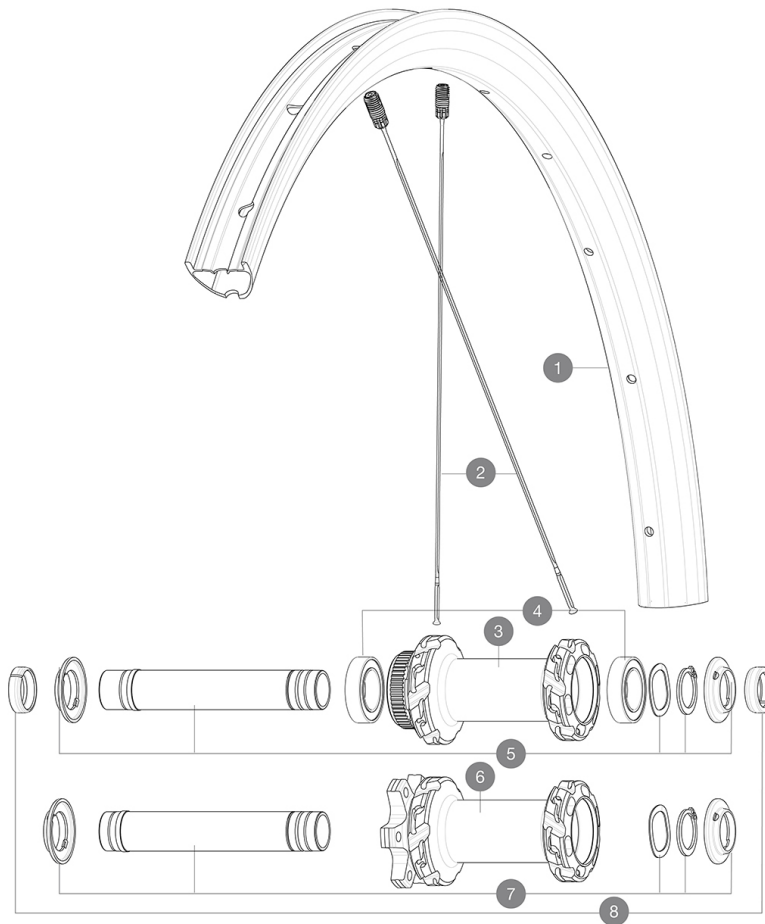

## REFERENCES WHEELS

F90432 Xmax Carbon SLR 29Ft Bst\*

F91762

Xmax Carbon SLR 29DCL Ft Bst\*

## RIMS

&amp;NBSP;:

1	V3765615	Kit Front/Rear rim Crossmax Carbon SLR 29" -while stock la
	V2700101	UST Tape 28mm for 25 to 27mm wide rims

## SPOKES

2	V2388201	Kit 12 Front/Rear Crossmax Carbon SLR 29" flat spoke 289 +w
---	----------	---

**SPOKES**

- **Material** : steel
- **Shape** : straight pull, flat, double butted
- **Nipples** : aluminum, ABS
- **Count** : 24 front and rear
- **Lacing** : front and rear crossed 2, contactless

**WHEEL HUB**