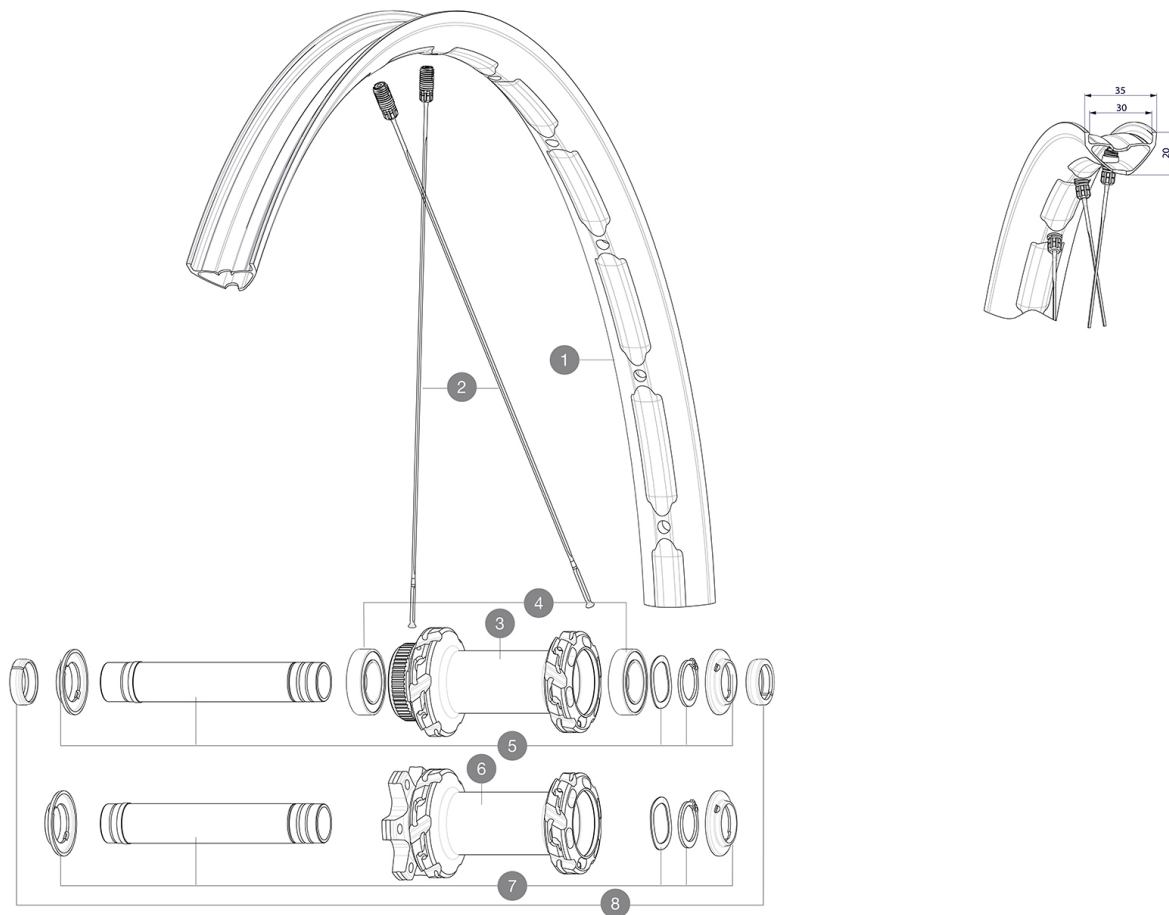

Minimum tyre size: width 52mm - pressure max. 2.95Bar/43PSI

Recommended tyre sizes: 60mm to 76mm (2.35" to 3.0")

Non-Boost : 12 to 9mm rear adapter for quick release (V2510801)

## REFERENCES WHEELS

F90493 XMAX XLS INT 29 BST

F91972 XMAX XLS CL 29 BST

## RIMS

&NBSP;:

1 V3765915 Kit Front/Rear rim Crossmax XLS 29"

### WHEEL WEIGHTS

830