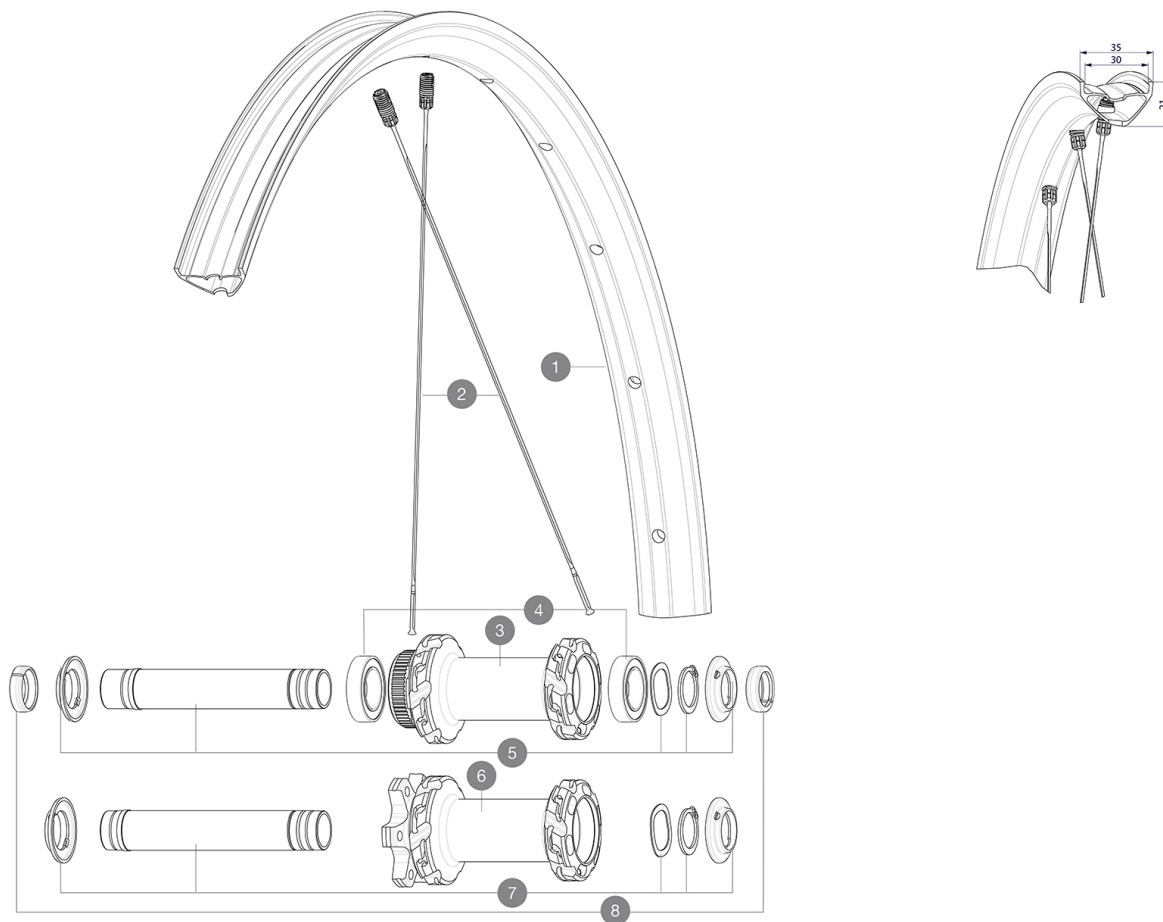

ASTM CATEGORY 4 : ENDURO AND TRAIL RIDING

Maximum tyre pressure: 2.95bar/43PSI with a 52mm tyre - 1.55bar/22PSI with a 125mm tyre
 For a longer longevity of the wheel, Mavic recommends that the total weight supported by the wheels doesn't exceed 150kg, bike included
 Minimum tyre size: width 52mm - pressure max. 2.95Bar/43PSI
 Recommended tyre sizes: 60mm to 76mm (2.35" to 3.0")
 Non-Boost : 12 to 9mm rear adapter for quick release (V2510801)

REFERENCES WHEELS

F90512 XMAX XL INT 29 BST F91982 XMAX XL CL 29 BST

RIMS

&NBSP;:

1	V3766015	Kit Front/Rear rim Crossmax XL 29" MY21
---	----------	---

SPOKES

2	V2388301	Kit 12 Front/Rear Crossmax SL/SLS/XL/XLS 29" butted spoke 2
---	----------	---

HUB SHELLS

3	N/A	HUB BODY
4	V2500901	KIT BEARINGS 18x30x7 + WAVED WASHER + CLIP
5	V2375601	Kit 110mm axle QRM auto MTB from 2019 DCL
6	N/A	HUB BODY
7	V2372401	KIT 110mm AXLE QRM AUTO MTB > 2019

OPTIONS

V2374401	TORQUE CAPS 15*31 Adapter MTB QRM Auto > 2019 Frt HUB
----------	---

WHEEL WEIGHTS

900