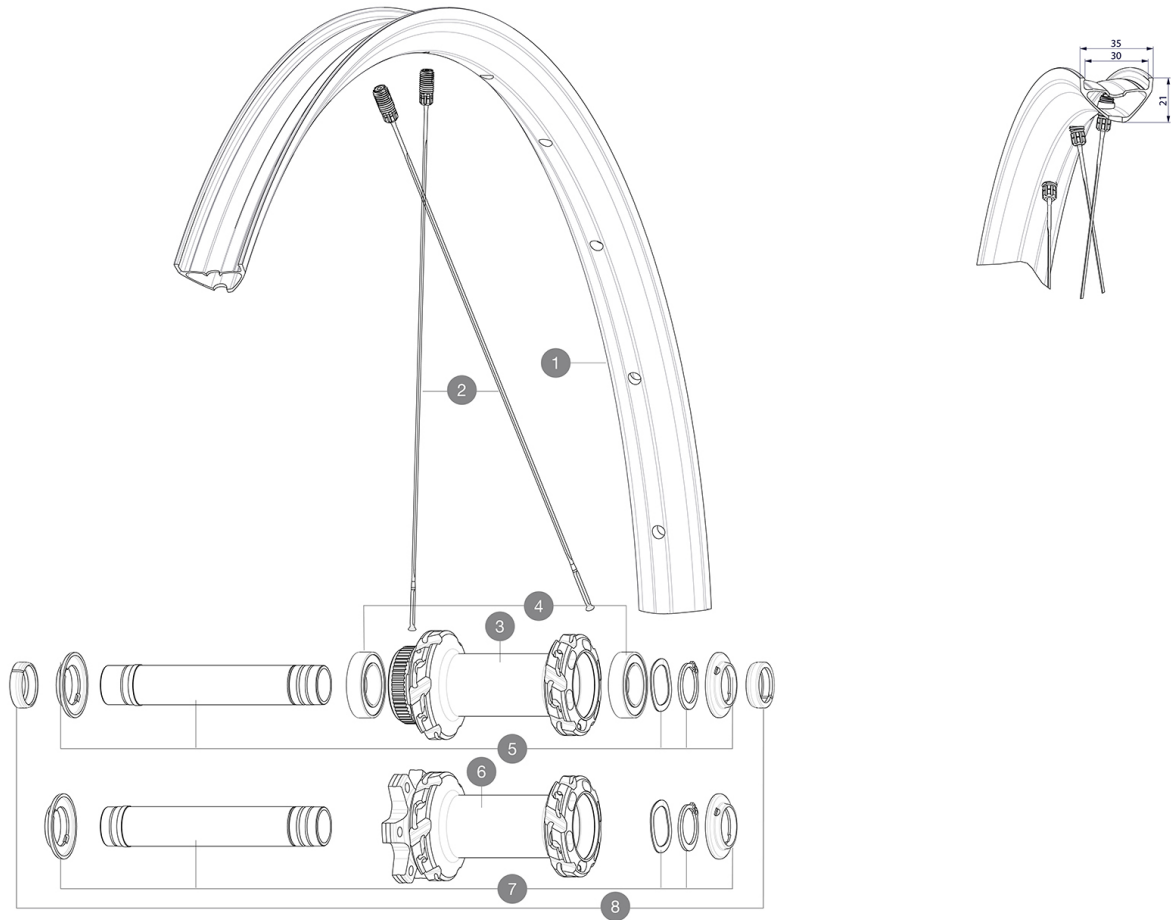

ASTM CATEGORY 4 : ENDURO AND TRAIL RIDING

For a longer longevity of the wheel, Mavic recommends that the total weight supported by the wheels doesn't exceed 120kg, bike included
Recommended tyre sizes: 60mm to 76mm (2.35" to 3.0")

REFERENCES WHEELS

F90522	Crossmax XL 27,5 Ft Bst*	F91992	Crossmax XL 27,5 DCL Ft Bst*
--------	--------------------------	--------	------------------------------

RIMS

&NBSP;:

1	V3766115	Kit Front/Rear rim Crossmax XL 27,5" MY21
---	----------	---

SPOKES

2	V2388401	Kit 12 Front/Rear Crossmax XL 27,5" butted spoke 279 M7/7 M
---	----------	---

HUB SHELLS

3	N/A	HUB BODY
4	V2500901	KIT BEARINGS 18x30x7 + WAVED WASHER + CLIP
5	V2375601	Kit 110mm axle QRM auto MTB from 2019 DCL
6	N/A	HUB BODY
7	V2372401	KIT 110mm AXLE QRM AUTO MTB > 2019

Black Shield treatment (protects your rim against impacts and scratches)

- **ETRTO size 29"** : 622x30TC

Asymmetrical rim design

- **ETRTO size 27.5"** : 584x30TC

Fore

SUP

SPOKES

- **Material** : steel
- **Shape** : straight pull, flat, double butted
- **Count** : 24 front and rear
- **Lacing** : front and rear crossed 2, contactless