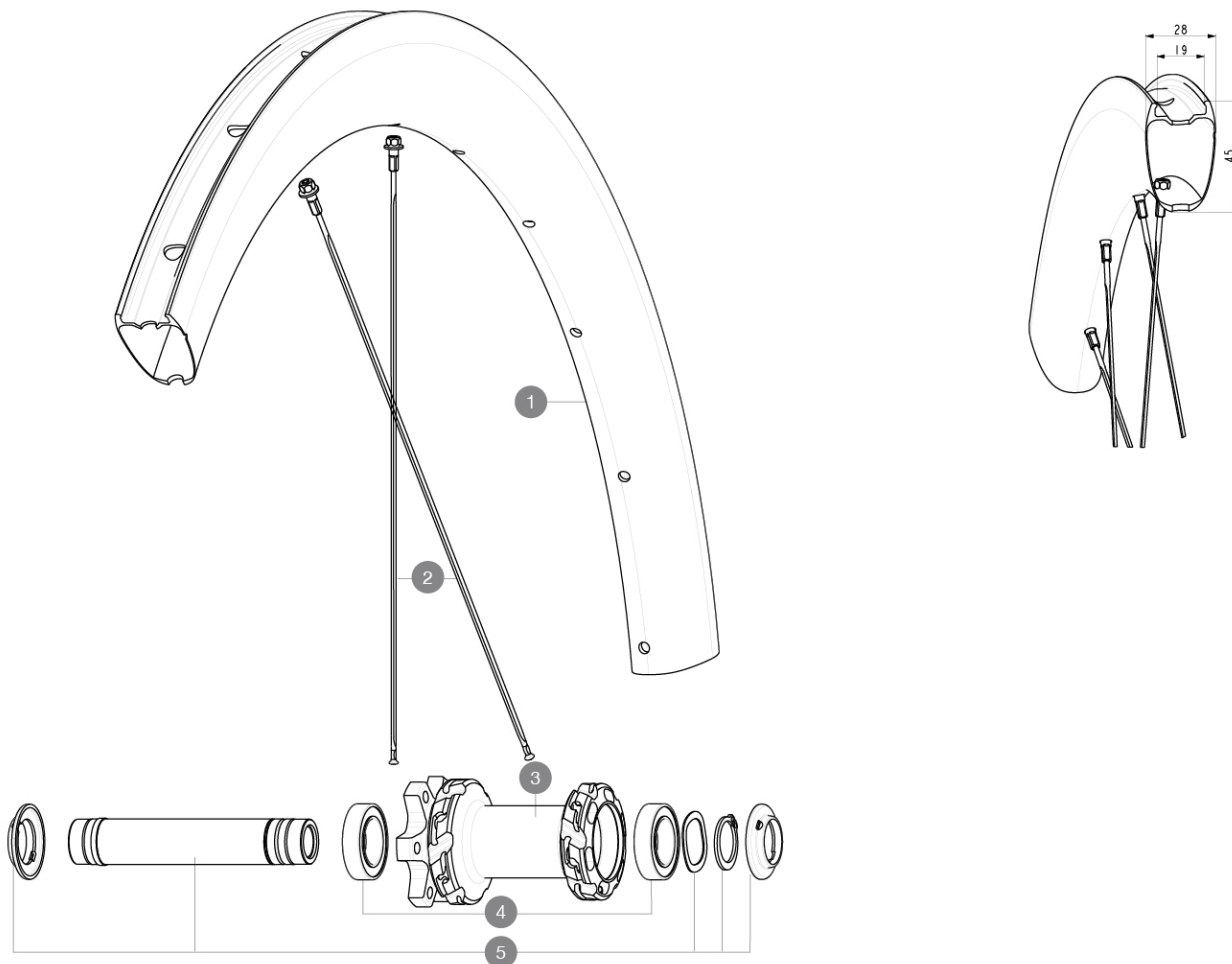

Maximum tyre pressure: 4.4bar/64PSI with a 28mm tyre - 2.6bar/38PSI with a 64mm tyre
ASTM CATEGORY 2 : road and offroad with jumps less than 15cm
For a longer longevity of the wheel, Mavic recommends that the total weight supported by the wheels doesn't exceed 120kg, bike included
Maximum tyre size: width 62mm - pressure max. 3.8Bar/55PSI

REFERENCES WHEELS

F91021 Cosmic SL 45 EBM Ft

RIMS

&NBSP::

1	V4092815	Kit Front/Rear rim Cosmic SL 45 Disc
	V2620101	UST RIM TAPE 25mm (for 21-24mm wide rim)

SPOKES

2	V4162901	Kit 12 Front/Rear Cosmic SL 45 Disc butted stainless spoke 2

HUB SHELLS

3	N/A	HUB BODY
4	V2500901	KIT BEARINGS 18x30x7 + WAVED WASHER + CLIP
5	V2375501	Kit QRM auto front axle 100x12/15mm D6T