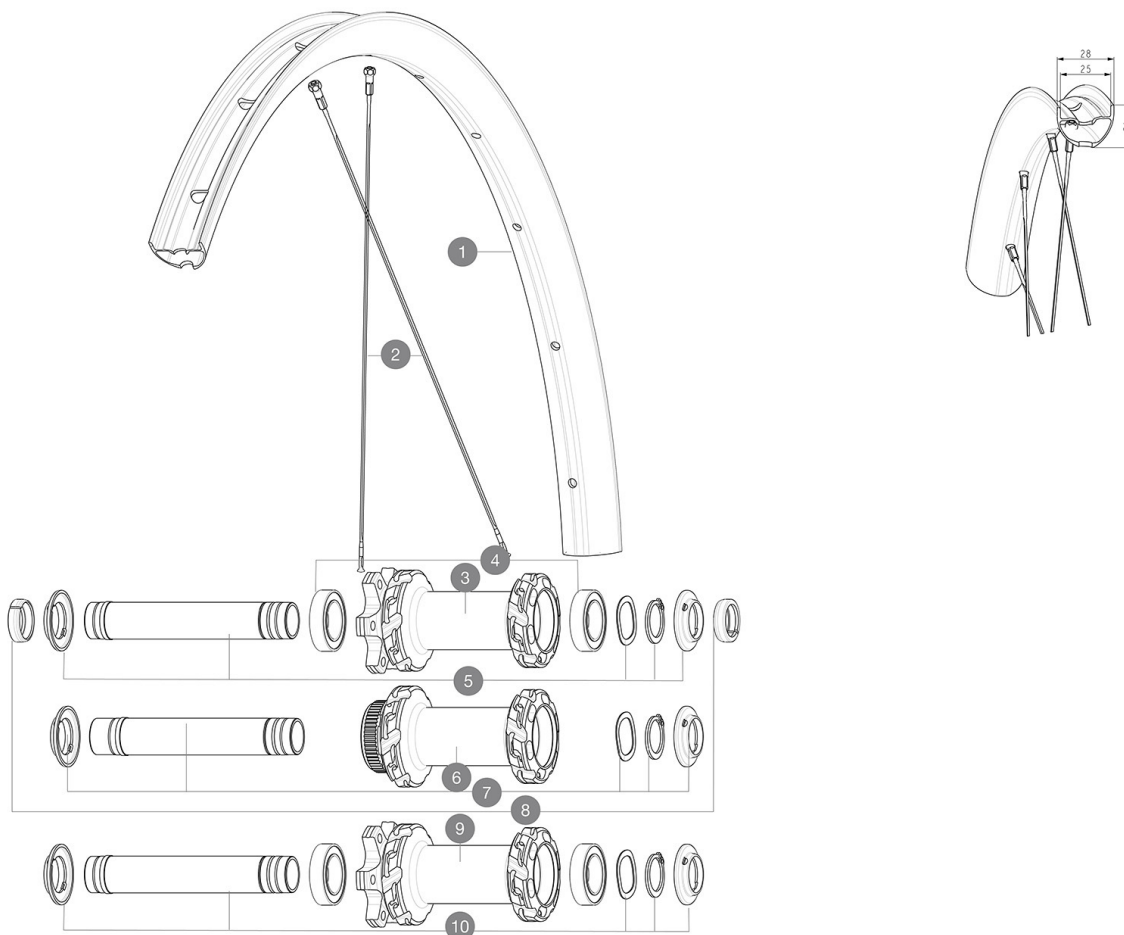

## ASTM CATEGORY 3 : CROSS COUNTRY

For a longer longevity of the wheel, Mavic recommends that the total weight supported by the wheels doesn't exceed 150kg, bike included

Maximum tyre pressure: 4.1bar/59PSI with a 28mm tyre - 2.45bar/36PSI with a 64mm tyre

Non-Boost : 12x135 rear axle adapters (V2510901)

Recommended tire sizes: 28 to 64 mm (1.1" to 2.5")

Boost : Torque Caps for Center Lock hub (V2374401)

## REFERENCES WHEELS

F93541	CROSSMAX INT 27,5 BST	F93671	CROSSMAX INT 27,5
F93551	CROSSMAX CL 27,5 BST		

## RIMS

&NBSP;:

1	V00010031	Kit Front/Rear rim Crossmax 23 27,5"
---	-----------	--------------------------------------