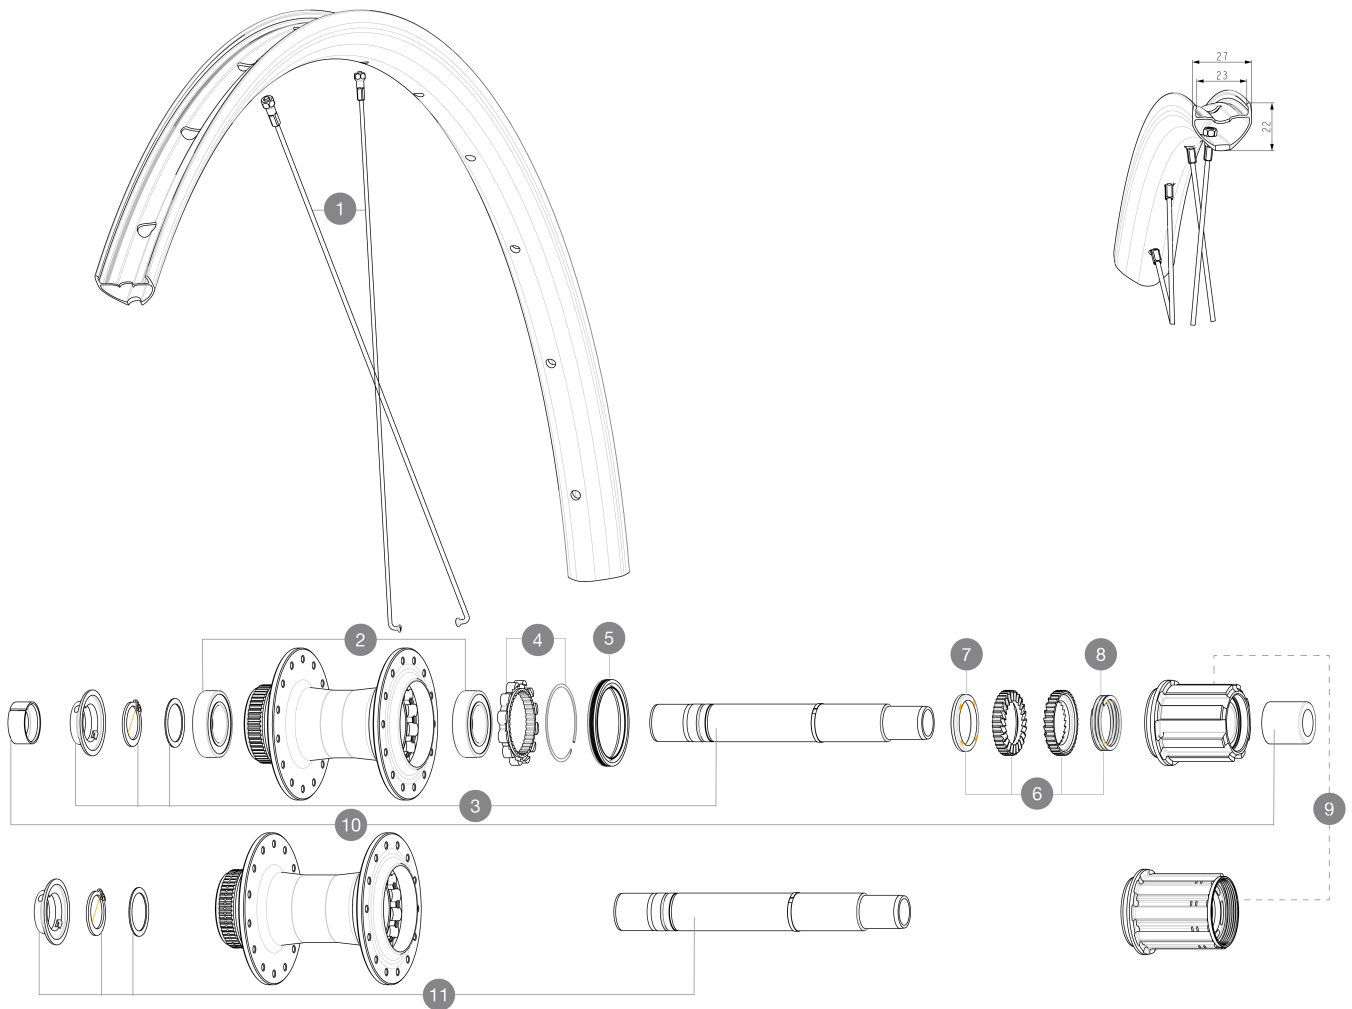

## REFERENCES WHEELS

### HUB SHELLS

2 M40076 HUB BEARINGS 17x30x7 6903 x 2  
 3 V2373401 KIT ID360 135/142 DCL L1 AXLE WITH CLIP  
 4 V2252701 KIT ID360 INSERT SHAPED EAR LOBE > 2017  
 5 V00063631 Kit ID360 seal version 2 (larger)  
 6 V2375201 KIT ID360 24 TEETH 2 RATCHET + MTB SPRING + PAD (specific)  
 7 V2375401 KIT ID360 MTB 24T 3 NOISE REDUCING PADS  
 8 V2372901 KIT 3 ID360 MTB SPRINGS  
 9 V3430101 HG11 Freewheel Body ID360  
 9 V3440101 ED11 Freewheel Body ID360  
 11 V2375701 Kit ID360 148 DCL axle with circlip

### OPTIONS

V2373001 KIT ADJUST. SYSTEM QRM AUTO ID360 for 17x30x7 bearing

### WHEEL WEIGHTS