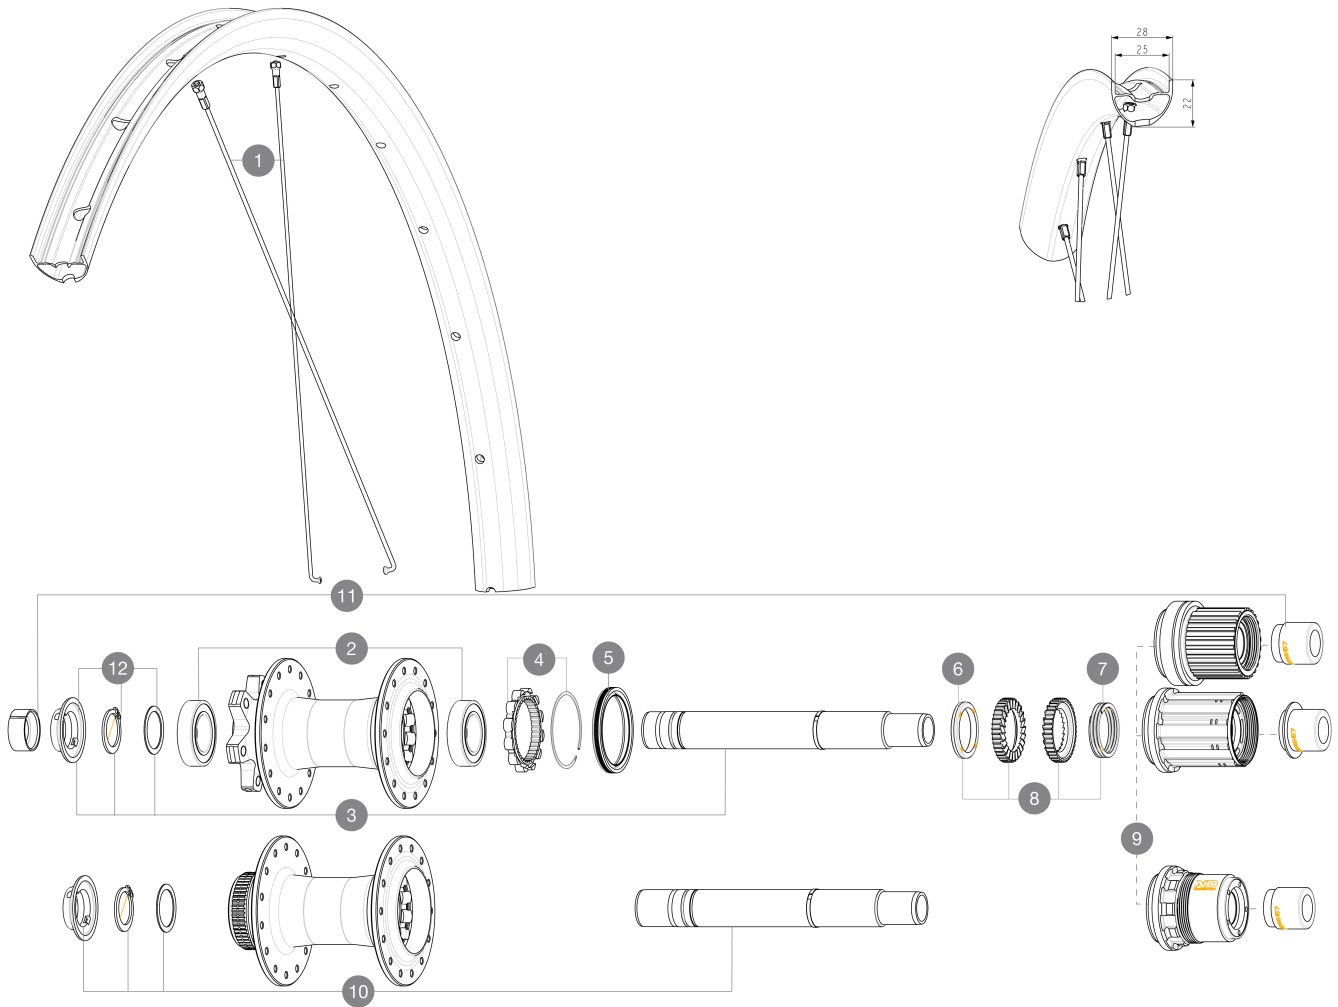

**SPOKES**

1	V00062331	Kit 14 ft/rr Jbent bk rd spk 298 29"+np
---	-----------	---

HUB SHELLS

2	M40076	HUB BEARINGS 17x30x7 6903 x 2
3	V2372201	KIT ID360 148 D6T AXLE WITH CLIP
4	V2252701	KIT ID360 INSERT SHAPED EAR LOBE > 2017
5	V2251601	KIT ID360 SEAL + GREASE
6	V2375401	KIT ID360 MTB 24T 3 NOISE REDUCING PADS
7	V2372901	KIT 3 ID360 MTB SPRINGS
8	V2375201	KIT ID360 24 TEETH 2 RATCHET + MTB SPRING + PAD (specific)
9	V3740101	XD MTB Freewheel Body ID360
9	V3990101	MicroSpline MTB Freewheel Body ID360
9	V3780101	HG9 Alloy MTB Freewheel Body ID360
10	V2375701	Kit ID360 148 DCL axle with circlip
12	V2373001	KIT ADJUST. SYSTEM QRM AUTO ID360 for 17x30x7 bearing

ADAPTERS

11	V2510701	ID360V2RrAxleAdapt12x142/148
	V2510801	ID360 V2 RrAxleAdapt9x135

MAVIC **CROSSRIDE 1 29 25MM****DELIVERED WITH**

Rim tape	
User guide	

COMPATIBILITY

Freewheel body: convertible SHIMANO HG MTB steel (kit V3790101 sold separately)	
Front axle: convertible from 15mm thru axle to Quick Release with included adapters	
Rear axle: 12mm thru axle, convertible to Quick Release with adapters (delivered with non-boost wheel)	

Specifications**RIMS**

- **Material** : S6000 Aluminum
- **Height** : 22 mm
- **Joint** : sleeved
- **Internal width** : 30 mm
- **Drilling** : traditional (front/rear 28 holes)
Disc brake specific profile
E-Bike specific rim profile
- **ETRTO size 29"** : 622x25TSS
- **Tire** : clincher

SPOKES

- **Material** : steel
- **Count** : 20 front and rear
R2R carbon spoke technology

WHEEL HUB

- **Body** : aluminum
- **Disc standard** : 6 Bolts or Center Lock[®]
- **Axle material** : aluminum
- **Rear body** : aluminum
- **Axles** : Front 15X110 (Boost) or 15x100 ; Rear 12X148 (Boost) or 12x142
- **Freewheel** : Shimano HG MTB / Shimano MS / Sram XD MTB
- **Freewheel** : FTS-L steel