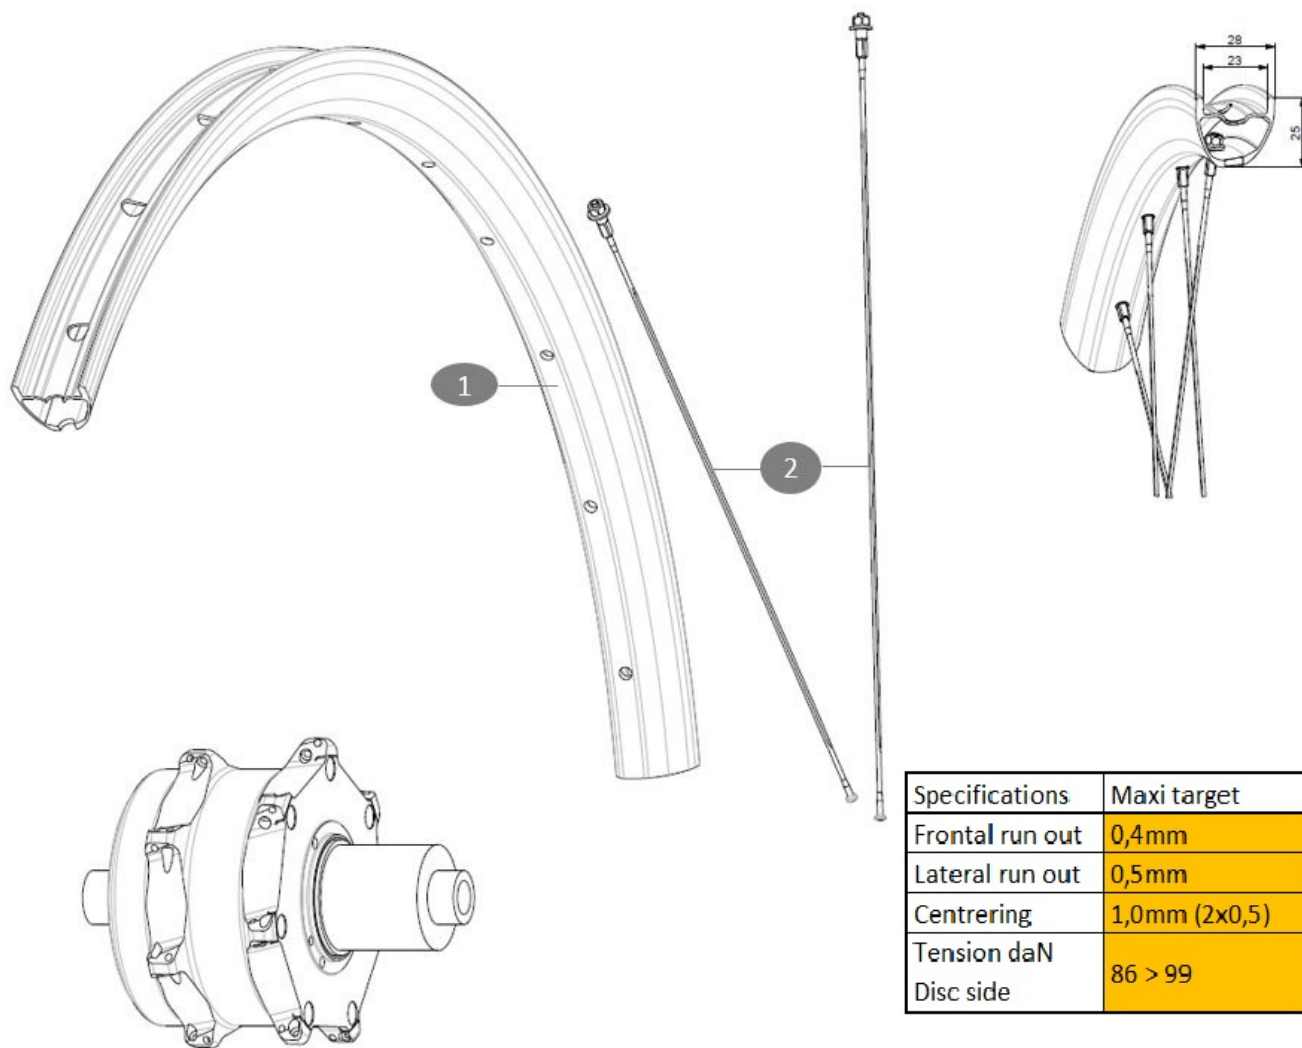

REFERENCES WHEELS

**RIMS**

&NBSP;:

- 1 V00054909 Kit Rear rim Allroad Pro Carbon EBM X20 while stock lasts
- V2620101 UST RIM TAPE 25mm (for 21-24mm wide rim)

**SPOKES**

- 2 V00054531 Kit14Aird Pro Carb spk283 EBMX20+blk npl

## WHEEL WEIGHTS