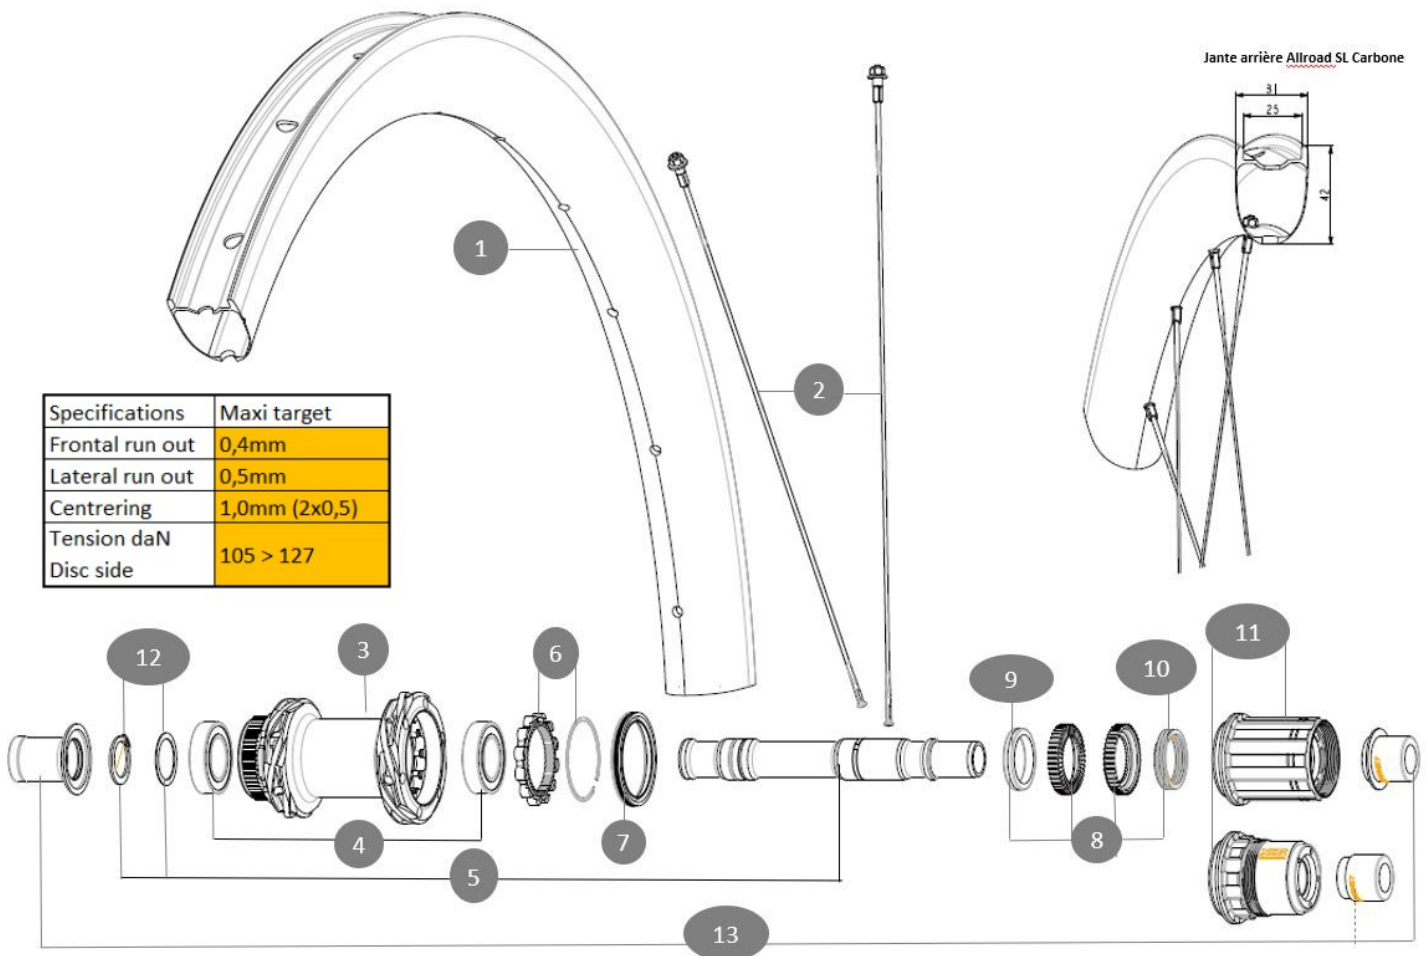

MAVIC ALLROAD SL CARBON**REFERENCES WHEELS**

ASTM CATEGORY 2 : road and offroad with jumps less than 15cm

For a longer longevity of the wheel, Mavic recommends that the total weight supported by the wheels doesn't exceed 120kg, bike included

Non-Boost : 12x135 rear axle adapters (V2510901)

Boost : Torque Caps for Center Lock hub (V2374401)

**RIMS**

&NBSP;:

1 V00104731 KIT FT/RR RIM ALRD SL CARBON

SPOKES

2 V00104631 Kit 12 Front/Rear Allroad SL Carbon spoke 278mm

HUB SHELLS

3	N/A	HUB BODY
4	M40076	HUB BEARINGS 17x30x7 6903 x 2
5	V00046431	KIT AXE ID360 142LIGHT CL+CIR
6	V2252701	KIT ID360 INSERT SHAPED EAR LOBE > 2017
7	V2251601	KIT ID360 SEAL + GREASE
8	V2251701	KIT ID360 2 RATCHETS + SPRING + GREASE
9	V2500501	KIT ID360 3 PADS NOISE REDUCING
10	V2251801	KIT 3 ID360 ROAD SPRINGS
11	V2580101	FREEHUB BODY XD Road ID360
11	V3430101	HG11 Freewheel Body ID360
12	V2373001	KIT ADJUST. SYSTEM QRM AUTO ID360 for 17x30x7 bearing

OPTIONS

V2510801	ID360 V2 RrAxleAdapt9x135
V2510901	ID360 EVO RrAxleAdpt12x135/150
V2373401	KIT ID360 135/142 DCL L1 AXLE WITH CLIP

ADAPTERS

13 V3811001 KIT ROAD ID360 RR CL ENDCAP (12MM)

MAVIC **ALLROAD SL CARBON****DELIVERED WITH**