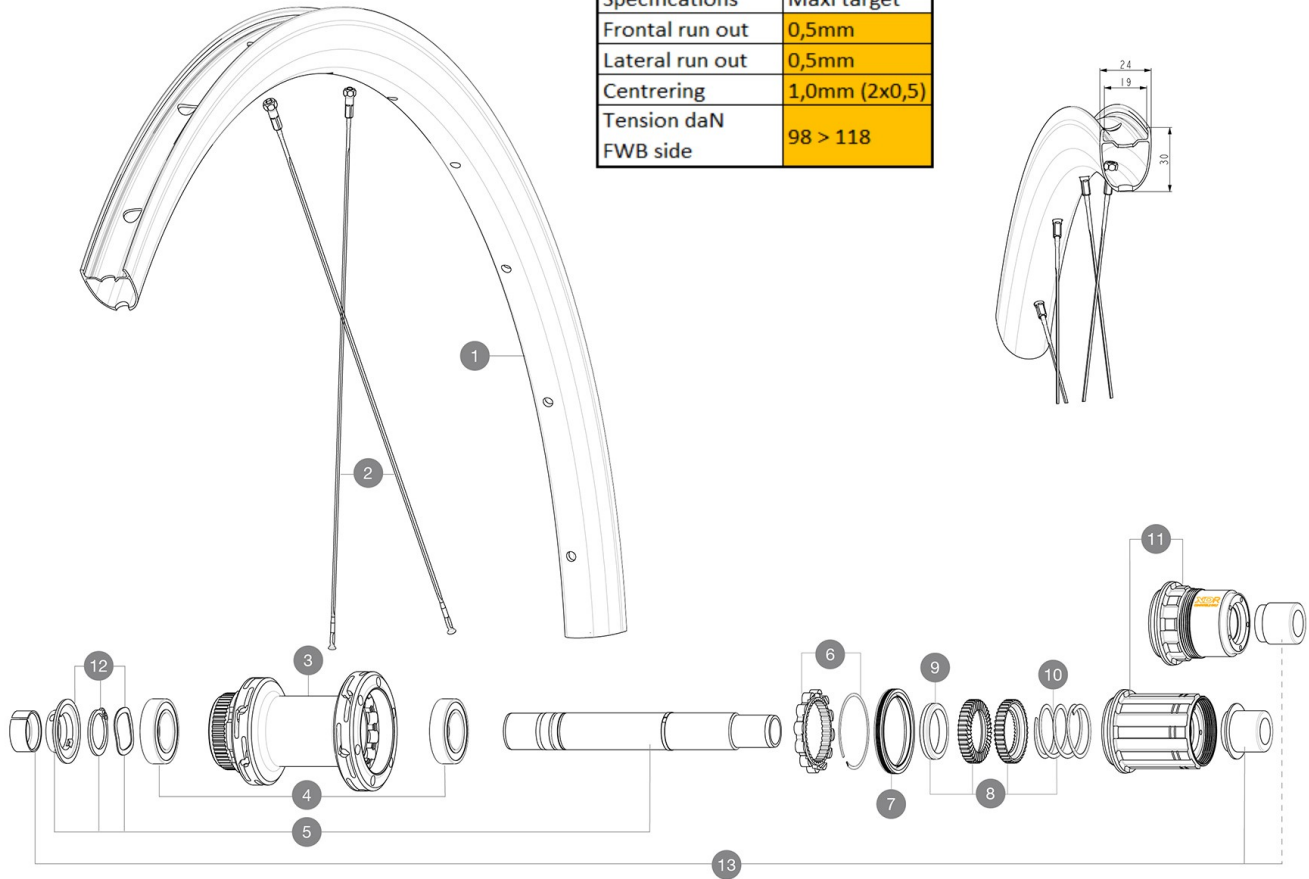

# MAVIC KSYRIUM 30 DISC

2024  
REAR

ASTM CATEGORY 2 : road and offroad with jumps less than 15cm  
For a longer longevity of the wheel, Mavic recommends that the total weight supported by the wheels doesn't exceed 120kg, bike included  
Maximum tyre size: width 62mm - pressure max. 3.8Bar/55PSI

## REFERENCES WHEELS

Specifications	Maxi target
Frontal run out	0,5mm
Lateral run out	0,5mm
Centring	1,0mm (2x0,5)
Tension daN FWB side	98 > 118

## HUB SHELLS

3	N/A	HUB BODY
4	M40076	HUB BEARINGS 17x30x7 6903 x 2
5	V2373401	KIT ID360 135/142 DCL L1 AXLE WITH CLIP
6	V2252701	KIT ID360 INSERT SHAPED EAR LOBE > 2017
8	V2251701	KIT ID360 2 RATCHETS + SPRING + GREASE
9	V2500501	KIT ID360 3 PADS NOISE REDUCING
10	V2251801	KIT 3 ID360 ROAD SPRINGS
11	V3430101	HG11 Freewheel Body ID360
11	V2580101	FREEHUB BODY XD Road ID360
12	V2373001	KIT ADJUST. SYSTEM QRM AUTO ID360 for 17x30x7 bearing

## OPTIONS

V2510901	ID360 EVO RrAxleAdpt12x135/150
V2510801	ID360 V2 RrAxleAdapt9x135