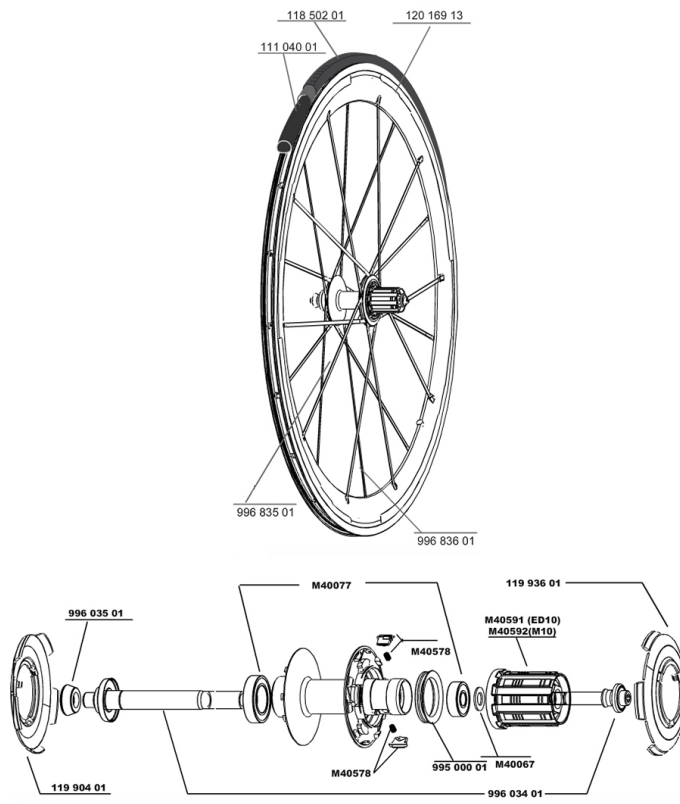

REFERENCES WHEELS

111673 COSMIC CARBONE SLR011M10 WTS 111674 COSMIC CARBONE SLR011ED11 WTS

RIMS

&NBSP;:

12016913 KIT REAR COSMIC CARBONE SLR RIM

SPOKES

99683501 5 SPOKES CARBONE SLR FRT+OFW
99683601 KIT 5 DRIVE SIDE COSMIC CARBONE SLR R2R SPOKE

HUB SHELLS

11990401 FRT/NON DS COSMIC CARBON SLR HUB CAP
M40077 REAR HUB 608+6901 BEARINGS
M40591 FTSL FREEWHEEL BODY ED10
99603501 R.FORK SUPPORT COS.CARB.ULTIMATE < 2014
99500001 FTSL/FTSX FREEHUB BODY SEAL
M40578 FTSL PAWLS KIT (ROAD WHEELS)
11993601 DRIVE SIDE COSMIC CARBON SLR HUB CAP
99603401 REAR AXLE COS.CARBONE ULTIMATE
M40592 FTSL FREEWHEEL BODY M10
M40067 INTERNAL FREEWHEEL SPACER FTSL/FTSX

MAINTENANCE

11104001 Chambres à air 48mm

TYRES

11850201 Yksion PowerLink 23

Cosmic Carbone SLR

Specifications

WHEEL WEIGHTS

Wheel weight