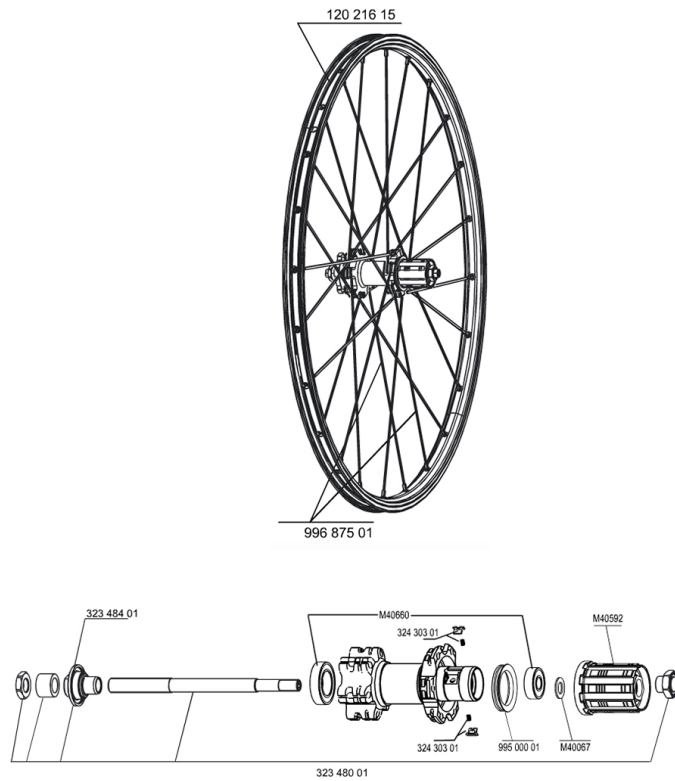

## REFERENCES WHEELS

127089	CROSSRIDE DISC 011 DCL REAR	127092	CROSSRIDE DISC 011 6T REAR
127090	CROSSRIDE DISC 011 DCL PR	127093	CROSSRIDE DISC 011 6T PR

## RIMS

&NBSP;:

12021615	FRONT/REAR CROSSRIDE DISC 11 RIM
----------	----------------------------------

## SPOKES

99687501	KIT 12 CROSSRIDE DISC STEEL BLK SPOKES 263mm
----------	--

**MAVIC** *Crossride Disc*

***Specifications***

WHEEL WEIGHTS