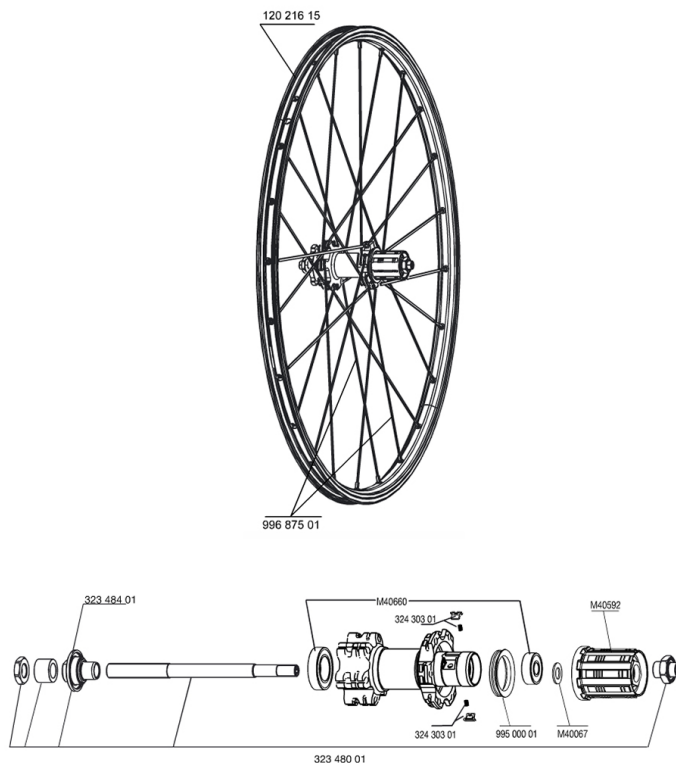

REFERENCES WHEELS

111853 CROSSRIDE D011 15MMDCL+AD PR

RIMS

&NBSP;:

12021615	FRONT/REAR CROSSRIDE DISC 11 RIM
----------	----------------------------------

SPOKES

99687501	KIT 12 CROSSRIDE DISC STEEL BLK SPOKES 263mm
----------	--

HUB SHELLS

32348401	EXPANSIBLE BEARINGS SUPPORT
32430301	FTSX PAWLS KIT (MTB WHEELS)
M40067	INTERNAL FREEWHEEL SPACER FTSL/FTSX
32348001	MTB DISC REAR AXLE QRM MTB DISC
99500001	FTSL/FTSX FREEHUB BODY SEAL
M40660	REAR HUB 608+6001 BEARINGS
M40592	FTSL FREEWHEEL BODY M10

MAVIC *Crossride Disc 15mm***Specifications****WHEEL WEIGHTS**

Wheel weight