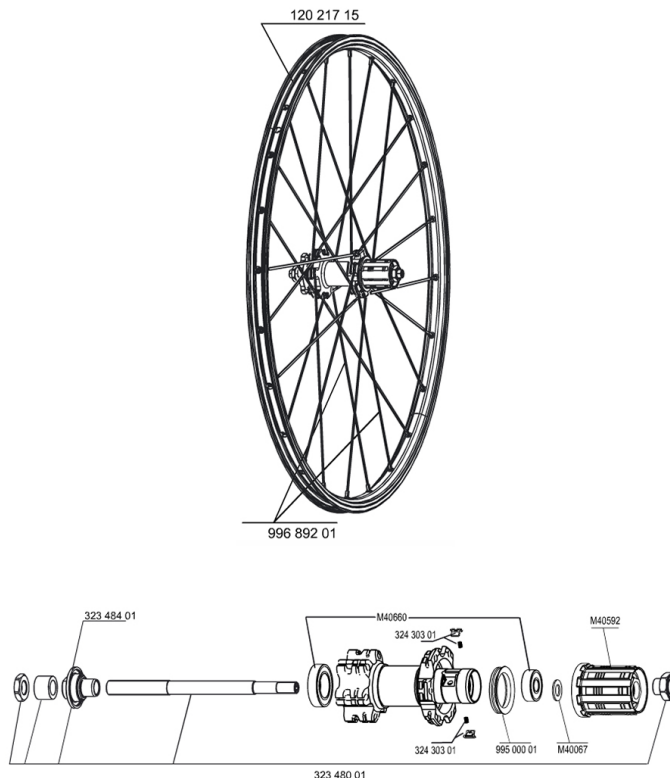

**REFERENCES WHEELS**

117787 CROSSRIDE UB/D011D6T SILVREAR

117788

CROSSRIDE UB/D011D6T SILV PR

**RIMS**

&NBSP;:

12021715 FRONT/REAR CROSSRIDE UB DISC 11 RIM

**SPOKES**

99689201 12 SPOKES CROSSRIDE UB/DISC 09 262mm

**HUB SHELLS**

32348001 MTB DISC REAR AXLE QRM MTB DISC

M40592 FTSL FREEWHEEL BODY M10

M40660 REAR HUB 608+6001 BEARINGS

M40067 INTERNAL FREEWHEEL SPACER FTSL/FTSX

32348401 EXPANSIBLE BEARINGS SUPPORT

99500001 FTSL/FTSX FREEHUB BODY SEAL

**MAVIC** **CROSSRIDE UB/DISC 011****DELIVERED WITH**

BR101 quick releases	
Rim tape	
User guide	

**Specifications****RIMS**

- **Material** : 6106 Aluminum
- **Joint** : pinned
- **Drilling** : traditional
- **Eyelet** : H2 technology
- **Brake track** : UB Control
- **Valve hole diameter** : 8,5 mm with pop off reducer
- **Tyre** : tubetype
- **Internal width** : 19 mm
- **ETRTO size** : 559x19C
- **Recommended tyre sizes** : 1.5 to 2.3

**SPOKES**

- **Material** : steel
- **Shape** : straight pull, bladed
- **Nipples** : brass, self lock concept
- **Count** : 24 front and rear
- **Lacing** : front and rear crossed 2

**WHEEL HUB**

- **Front and rear bodies** : aluminum
  - **Front and rear axle material** : steel
- QRM  
FTS-X steel