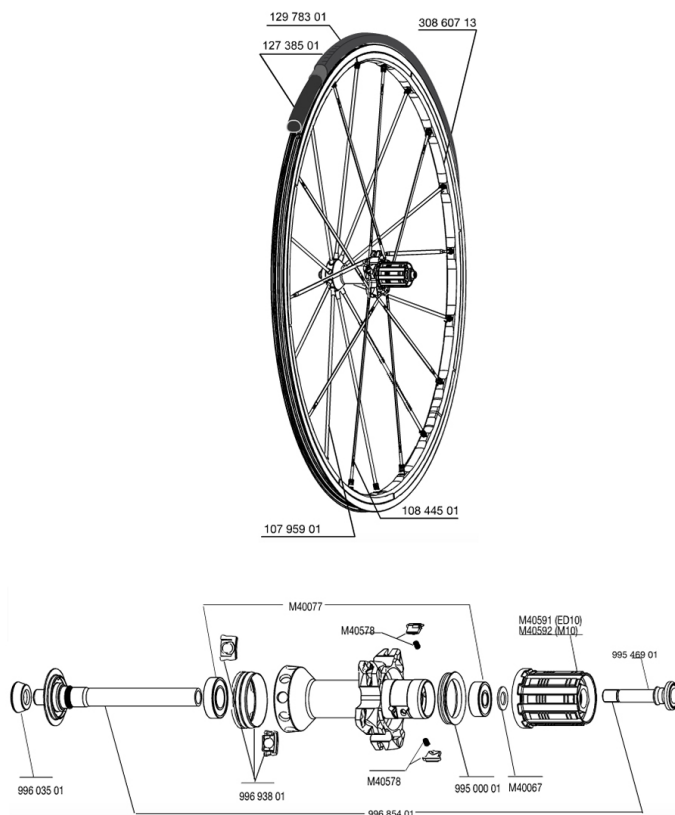

REFERENCES WHEELS

127960	R-SYS 012 M10 WTS	127962	R-SYS 012 M10 PR WTS
127961	R-SYS 012 ED11 WTS	127963	R-SYS 012 ED11 PR WTS

RIMS

&NBSP;:

99685401	R-SYS PREMIUM REAR AXLE
30860713	KIT REAR RIM R-SYS 12

SPOKES

10844501	KIT 10 DRIVE SIDE ROUND ALU SPK 294,5mm R-SYS
10795901	KIT 10 NDS R-SYS CARBON TUB SILV SPK 283,5mm
99693801	2 SILVER TRACOMP RINGS + CLIPS

HUB SHELLS

M40067	INTERNAL FREEWHEEL SPACER FTSL/FTSX
99546901	REAR TITANIUM BOLT M10/ED10
M40591	FTSL FREEWHEEL BODY ED10
99603501	R.FORK SUPPORT COS.CARB.ULTIMATE < 2014
99500001	FTSL/FTSX FREEHUB BODY SEAL
M40578	FTSL PAWLS KIT (ROAD WHEELS)
M40077	REAR HUB 608+6901 BEARINGS
M40592	FTSL FREEWHEEL BODY M10

MAINTENANCE

12738501	Road Innertube Presta 48mm
----------	----------------------------

TYRES

12978301	Yksion PowerLink white 23
----------	---------------------------

Specifications

WHEEL WEIGHTS