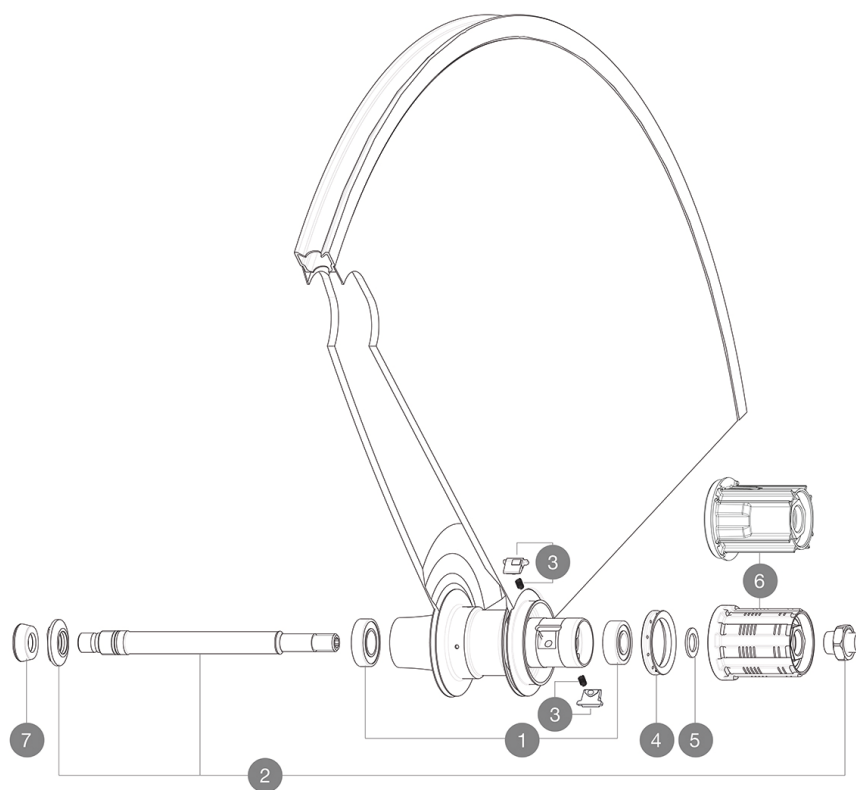

REFERENCES WHEELS

326484 COMETE ROAD 013ED11TUBWTS

326483 COMETE ROAD 013M11TUBWTS

HUB SHELLS

1	33000001	REAR HUB B9+6901 BEARINGS 2013
2	32976401	REAR AXLE KIT COMETE 2013
3	M40578	FTSL PAWLS KIT (ROAD WHEELS)
4	99500001	FTSL/FTSX FREEHUB BODY SEAL
5	30872801	SET OF 3 INTERNAL SILVER SPACERS 9mm FTS-L
6	30871101	FTS-L ROAD FREEWHEEL BODY HG11 8/9 compatible
6	30871201	FTS-L ROAD FREEWHEEL BODY ED11 8/9 compatible

ADAPTERS

7	35117301	FT/RR FORK REST R-SYS/CC ULTIMATE > 2013/KSY PRO CARB T
---	----------	---

MAVIC *Comete Road***DELIVERED WITH**

BR601 quick release	
BR601 quick release	
Wheelbag	
Wheelbag	
Exalith brake pads	
Exalith brake pads	
Valve extender	
Valve extender	
Multifonction adjustment wrench	
Multifonction adjustment wrench	
User guide	
User guide	

Specifications**RIMS**

- Recommended tyre sizes : 19 to 28 mm

WHEEL HUB

- Rear body : aluminum
 - Rear body : aluminum
 - Color : black
 - Axle material : aluminum
- QRM+
FTS-L steel
- Rear axle material : titanium and aluminum
- QRM+
FTS-L steel

WHEEL WEIGHTS

Wheel weight