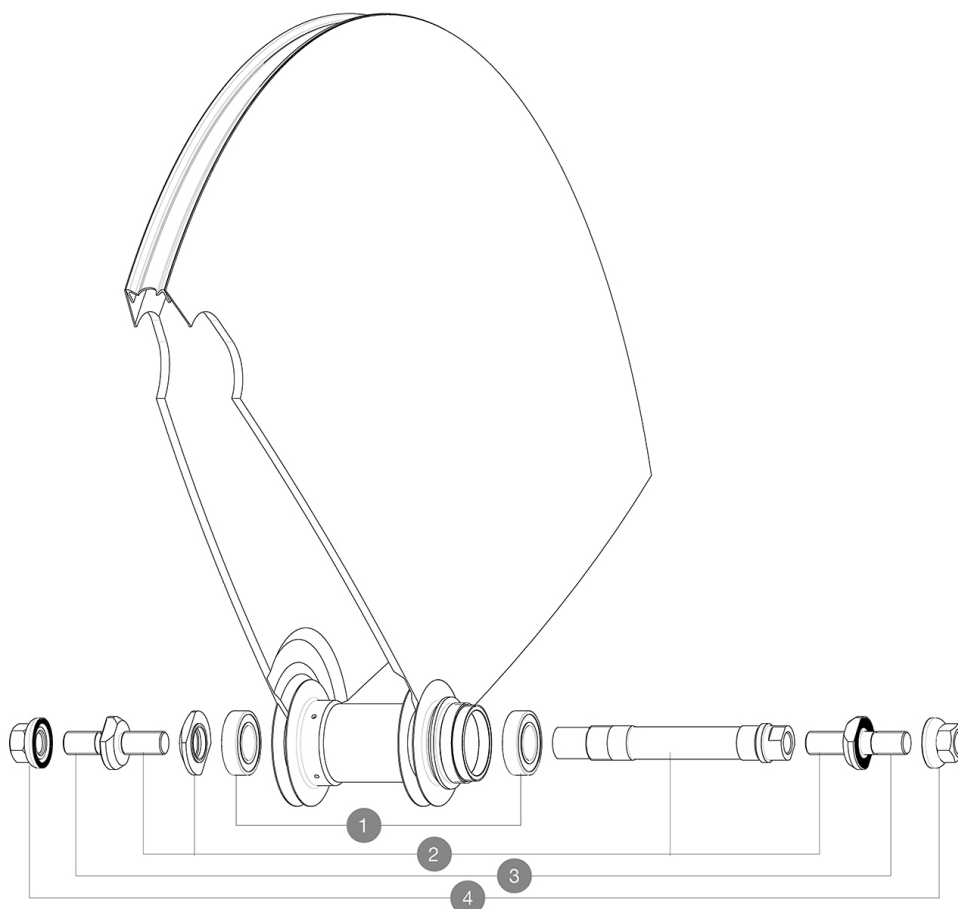

REFERENCES WHEELS

326664 COMETE TRACK 013 TUBULAR REAR

HUB SHELLS

1	M40129	KIT 2 BEARINGS 6902 15x28x7
2	M40128	REAR COMETE TRACK AXLE + ADJT.NUT + FORK SUPPORTS
3	V2390101	KIT OF 2 END BOLTS AXLE PART FOR COMETE TRACK
4	M40772	NUT/WASHER KIT TRACK R.COMETE

MAVIC Comete Track

DELIVERED WITH

Fixing nuts	
Fixing nuts	
Wheelbag	
Wheelbag	
Valve extender	
Valve extender	
Cog lock nut	
Cog lock nut	
User guide	
User guide	

Specifications

RIMS

- Recommended tyre sizes : 19 to 28 mm

WHEEL HUB

- Body : aluminum
- Body : aluminum
- Color : black
- Axle material : aluminum
- Axle material : aluminum

QRM

Fixed cog

QRM

Fixed cog

WHEEL WEIGHTS

Wheel weight