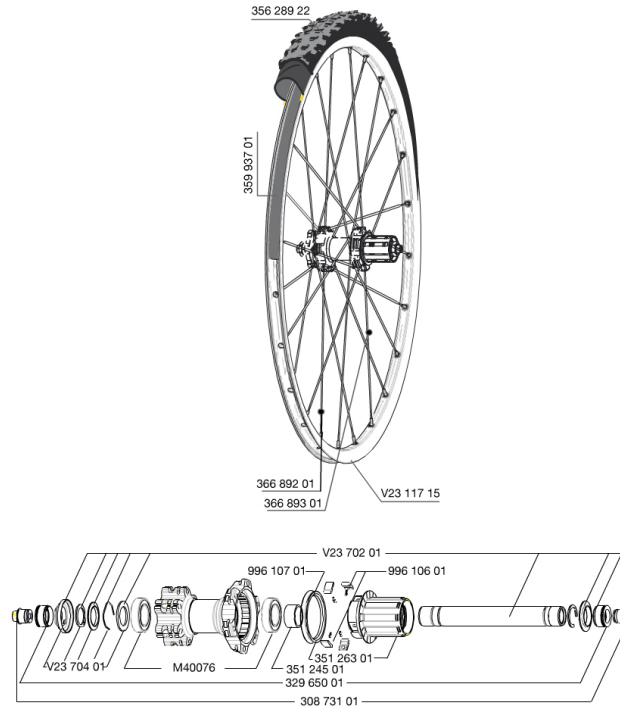

## REFERENCES WHEELS

353076 CROSSROC 650b REAR 9x135WTS

## RIMS

&NBSP;:

V2311715	KIT FRONT/REAR CROSSROC 27,5"
35993701	UST RIM STRIP 27.5x19c

## SPOKES

36689201	"KIT 12 FT/NDS CROSSROC 27,5"" SPK 277mm"
36689301	"KIT 12 DS CROSSROC/XRIDE UST/XMAX ELITE/XA ELITE 27,5"" SPK

### **WHEEL WEIGHTS**

Wheel weight 970