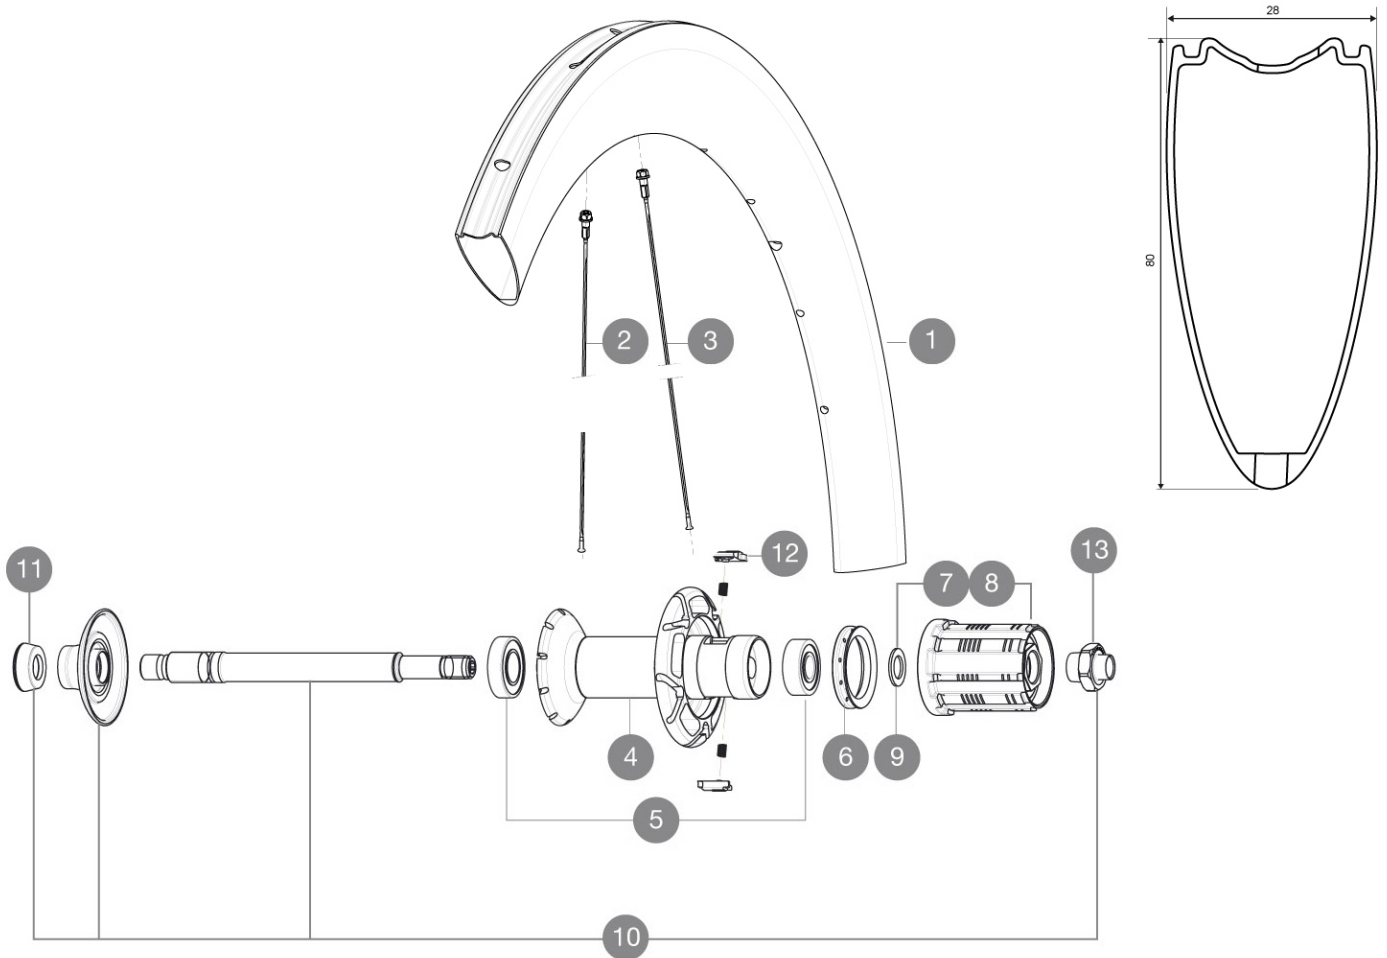

REFERENCES WHEELS

352083 COSMIC CXR 60 Tub ED11 WTS

352082 COSMIC CXR 60 Tub M11 WTS

RIMS

&NBSP;:

| | | |
|---|----------|--|
| 1 | 32979313 | KIT REAR RIM CXR 60 TUBULAR - while stock last |
| 1 | V2403613 | KIT REAR RIM CXR60T 2016 |

Specifications**RIMS**

- **Material** : 100% woven 3K carbon fiber
- **Height** : 60 mm, Width 27 mm with CX01 grooves
- **Drilling** : traditional
- **Brake track** : carbon
- **Valve hole diameter** : 6.5 mm
- **Tyre** : tubular
- **ETRTO size** : 28" tubular
- **Recommended tyre size** : 23 mm

SPOKES

- **Material** : steel
- **Shape** : straight pull, bladed, double butted
- **Nipples** : aluminum, ABS
- **Count** : front 16, rear 20
- **Lacing** : radial front and rear non-drive side, crossed 2 rear drive side

WHEEL HUB

- **Front and rear bodies** : carbon center tube and aluminum flanges
- **Axle material** : aluminum
Adjustable sealed cartridge bearings
- **Freewheel** : FTS-L steel

WHEEL WEIGHTS

Wheel weight 880