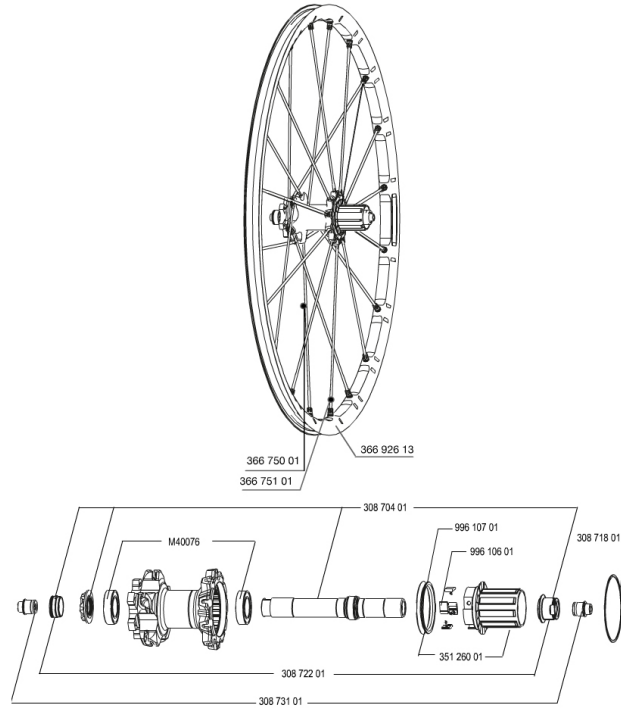

REFERENCES WHEELS

356027 CROSSMAX SLR 650b D61 REAR 356033 CROSSMAX SLR 650b Dcl REAR

RIMS

&NBSP;:

36692613 "KIT REAR CROSSMAX SLR 27,5" RIM"

SPOKES

36675001 "KIT 10 NDS XMAX SLR/ENDURO 27,5" ALU SPK 281,5mm"

36675101 "KIT 10 DS XMAX SLR/END/PRO/DEEMAX PRO 27,5" SPK 251,5mm"

HUB SHELLS

99610701 ITS-4 FREEWHEEL SEAL

35126001 ITS-4 FREEWHEEL BODY + SEAL 2013 (NO PAWLS)

30871801 ELASTIC RING 56mm diam. ITS-4 20 SPOKES

99610601 PAWLS KIT FOR ITS-4 (OR TS-2)

30870401 REAR QRM + AXLE KIT ITS4 135mm from 2012

M40076 HUB BEARINGS 17x30x7 6903 x 2

ADAPTERS

30872201 FRAME SUPPORT ITS-4 135mm REAR AXLE > 2012

30873101 2 REAR REDUCERS 12/9,5mm 2012 ITS4 HUB

MAVIC *Crossmax SLR 650b*

Specifications

WHEEL WEIGHTS

Wheel weight 830