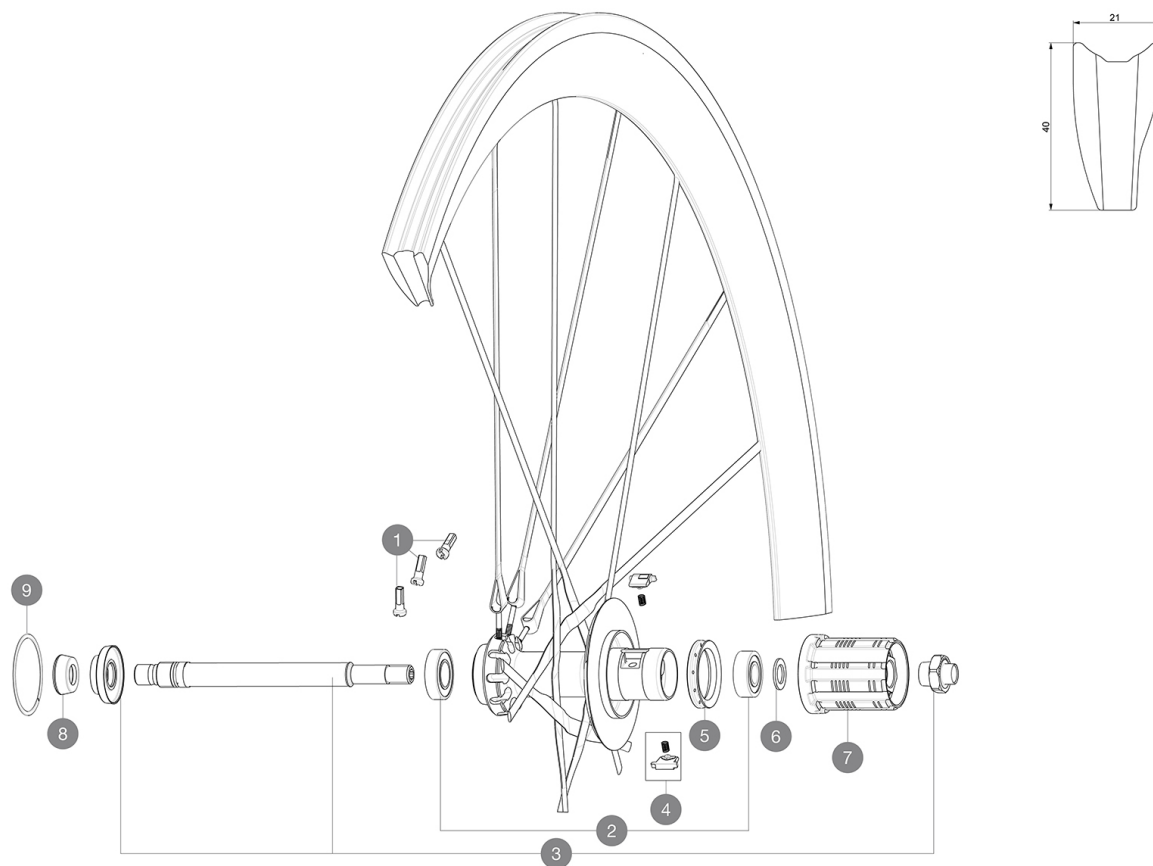

**REFERENCES WHEELS**

356493	C CARB ULTIMATE 014 ED11 WTS	356492	C CARB ULTIMATE 014 M11 WTS
--------	------------------------------	--------	-----------------------------

**SPOKES**

<b>1</b>	99603601	KIT 10 NIPPLES COSMIC CARBON ULTIMATE
----------	----------	---------------------------------------

**Specifications****RIMS**

- **Material** : 100% woven 12K carbon fiber
- **Height** : 40 mm
- **Drilling** : no holes, spokes molded to the rim
- **Brake track** : carbon
- **Brake track** : carbon with TgMAX technology
- **Valve hole diameter** : 6.5 mm
- **Tyre** : tubular
- **ETRTO size** : 28" tubular
- **Recommended tyre sizes** : 19 to 28 mm

**SPOKES**

- **Material** : unidirectional carbon fiber
- **Shape** : R2R
- **Nipples** : brass, ABS
- **Count** : 20 front and rear
- **Lacing** : crossed 2 front and rear drive side, radial non drive side

**WHEEL HUB**

- **Front body** : Front 100% carbon
- **Rear body** : aluminum
- **Axle material** : aluminum
- Adjustable sealed cartridge bearings
- **Freewheel** : FTS-L steel

**WHEEL WEIGHTS**

Wheel weight 665