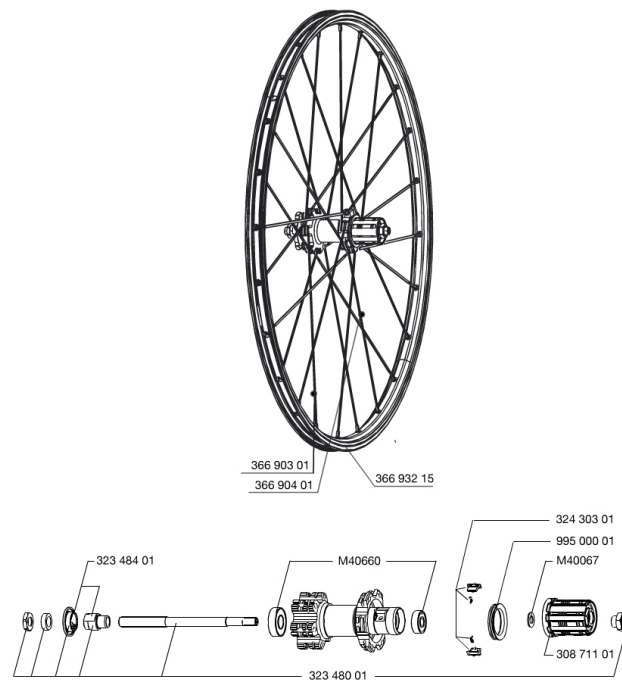

REFERENCES WHEELS

356644 CROSSONE 29 15mm PR

RIMS

&NBSP;:

1	36693215	"KIT FRONT/REAR CROSSONE 29"" RIM"
---	----------	------------------------------------

SPOKES

2	36690301	"KIT 12 FT/NDS XONE/XMAX - XA 29""/AKSIUM DISC 9 + 12 FT/AKS
3	36690401	KIT 12 DS XONE/XRIDE FTSX/AKSIUM DISC 9 SPK 294mm

HUB SHELLS

4	N/A	HUB BODY
5	M40660	REAR HUB 608+6001 BEARINGS
6	32348001	MTB DISC REAR AXLE QRM MTB DISC
7	32348401	EXPANSIBLE BEARINGS SUPPORT
8	32430301	FTSX PAWLS KIT (MTB WHEELS)
9	99500001	FTSL/FTSX FREEHUB BODY SEAL
10	M40067	INTERNAL FREEWHEEL SPACER FTSL/FTSX
11	30871101	FTS-L ROAD FREEWHEEL BODY HG11 8/9 compatible

MAVIC *Crossone 29 15mm*

Specifications

WHEEL WEIGHTS

Wheel weight