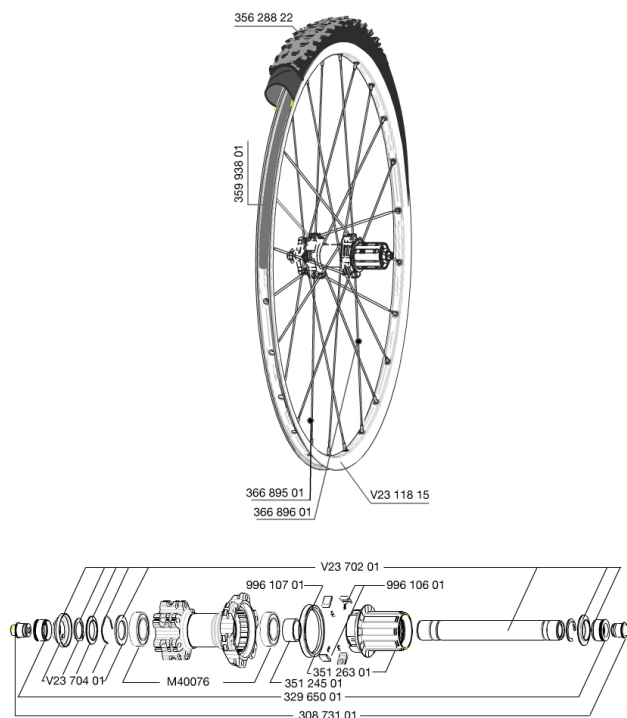

REFERENCES WHEELS

RIMS

&NBSP;:

35993801	UST RIM STRIP 29x19c
V2311815	KIT FRONT/REAR CROSSROC 29"

SPOKES

36689601	"KIT 12 DS CROSSROC/XRIDE UST/XMAX ELITE/XA ELITE 29"" SPK 2
36689501	"KIT 12 FT/NDS CROSSROC 29"" SPOKE 295mm"

HUB SHELLS

V2370201	KIT REAR AXLE 12MM CROSSONE/CROSSRIDE/CROSSROC
35126301	TS-2 FREEWHEEL BODY + SEAL 2013 (NO PAWLS) - while stock las
99610601	PAWLS KIT FOR ITS-4 (OR TS-2)
M40076	HUB BEARINGS 17x30x7 6903 x 2
V2370401	KIT REAR AUTO ADJUSTING PLAY 12mm AXLE
35124501	SET OF 3 REAR AXLE/FREEWHEEL BODY SPACERS MTB L1
99610701	ITS-4 FREEWHEEL SEAL

TYRES

35628822	Crossroc Roam 29
----------	------------------

ADAPTERS

32965001	ADAPTER Rr 12x142mm Elite/CRide MTB (Rd)
30873101	2 REAR REDUCERS 12/9,5mm 2012 ITS4 HUB

CROSSROC WTS 29 Lefty 2014

Specifications

WHEEL WEIGHTS

Wheel weight