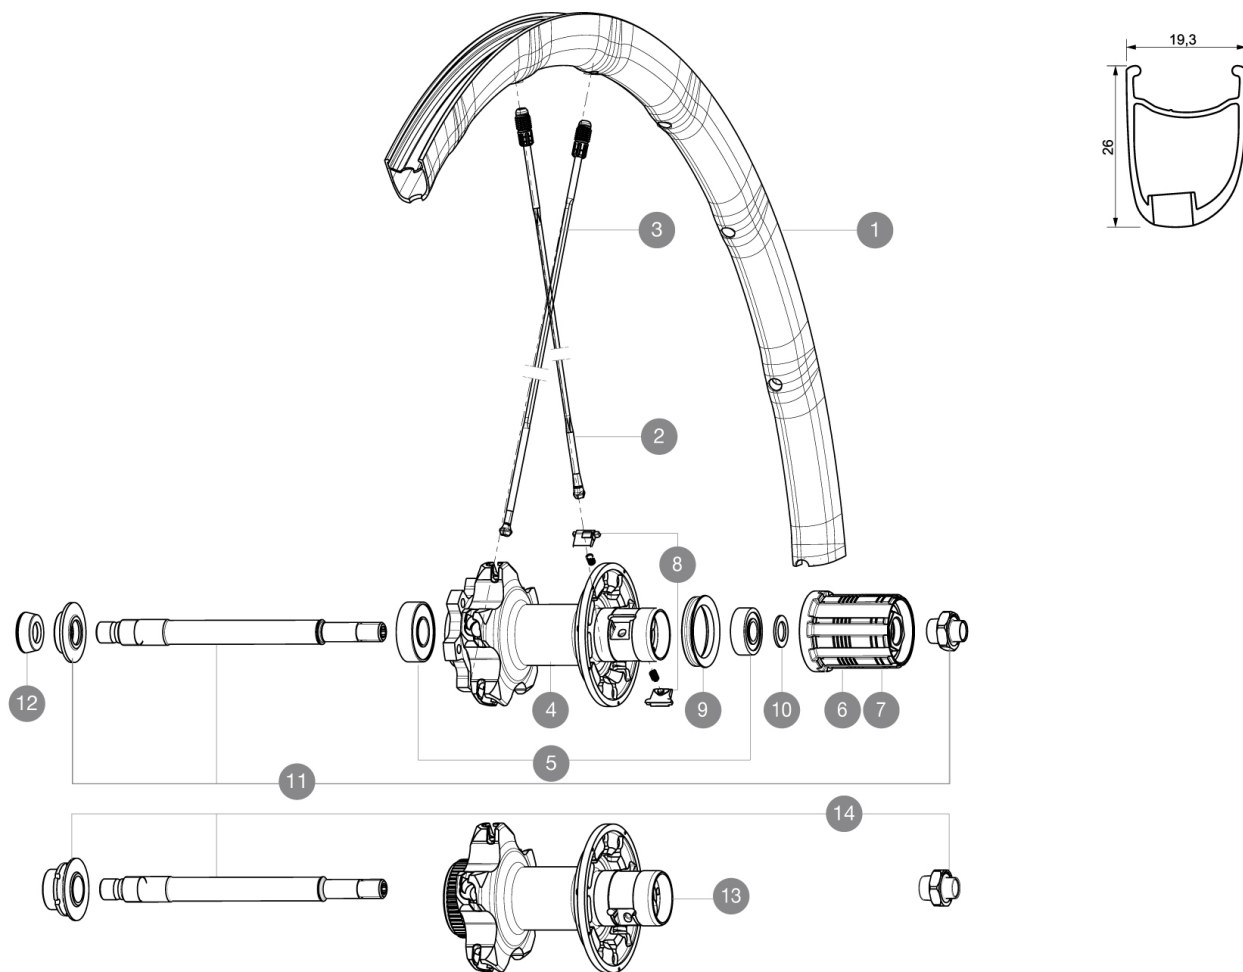

## RIMS

VALVE HOLE  $\bar{A}$  (MM): 6.5 :

1 V2290613 KIT REAR RIM KSYRIUM PRO DISC

### SPOKES

- **Material** : Zicral
- **Shape** : straight pull, bladed
- **Nipples** : Fore integrated aluminum
- **Count** : 20 front and rear
- **Lacing** : front crossed 2, rear Isopulse

### WHEEL HUB

- **Front body** : carbon with aluminum flanges
  - **Rear body** : aluminum
  - **Axle material** : aluminum
- Adjustable sealed cartridge bearings
- **Freewheel** : FTS-L steel

### WHEEL WEIGHTS

Wheel weight 855