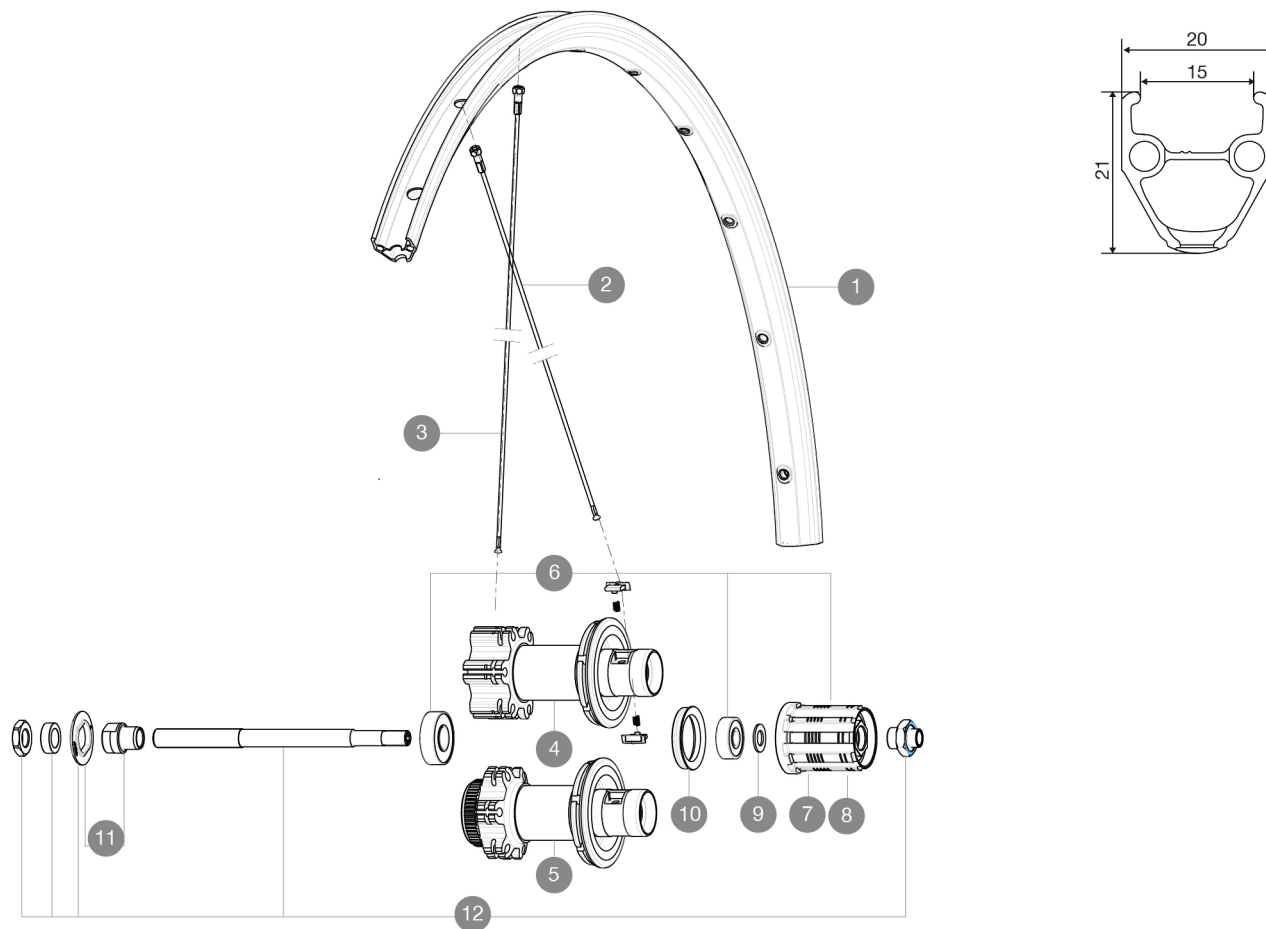

REFERENCES WHEELS

R37501 Aksium One Disc Rr CL

R19801 Aksium One Disc Rr INT

RIMS

VALVE HOLE \bar{A} (MM): 6.5 :

1	V2290815	KIT FRT/REAR RIM AKSIUM ONE DISC/AKSIUM DISC
---	----------	--

SPOKES

2	36690301	"KIT 12 FT/NDS XONE/XMAX - XA 29"/AKSIUM DISC 9 + 12 FT/AKS
3	36690401	KIT 12 DS XONE/XRIDE FTSX/AKSIUM DISC 9 SPK 294mm

MAVIC *Aksium One Disc***DELIVERED WITH**

BR101 quick releases	
Rim tape	
Front QR adapters	
User guide	

Specifications**RIMS**

- **Material** : S6000 Aluminum
 - **Height** : 22mm
 - **Joint** : pinned
 - **Drilling** : traditional with H2 reinforcement
- Disc brake specific profile
- **Valve hole diameter** : 6.5 mm
 - **Tyre** : clincher
 - **ETRTO size** : 622x17C
 - **Recommended tyre sizes** : 25 to 52 mm

SPOKES

- **Material** : steel
- **Shape** : straight pull, round
- **Nipples** : brass, ABS
- **Count** : 24 front and rear
- **Lacing** : front and rear crossed 2

WHEEL HUB

- **Front and rear bodies** : aluminum
 - **Body** : aluminum
 - **Axle material** : front aluminum, rear steel
- Sealed cartridge bearings
- **Freewheel** : FTS-L steel

WHEEL WEIGHTS

Wheel weight 1075