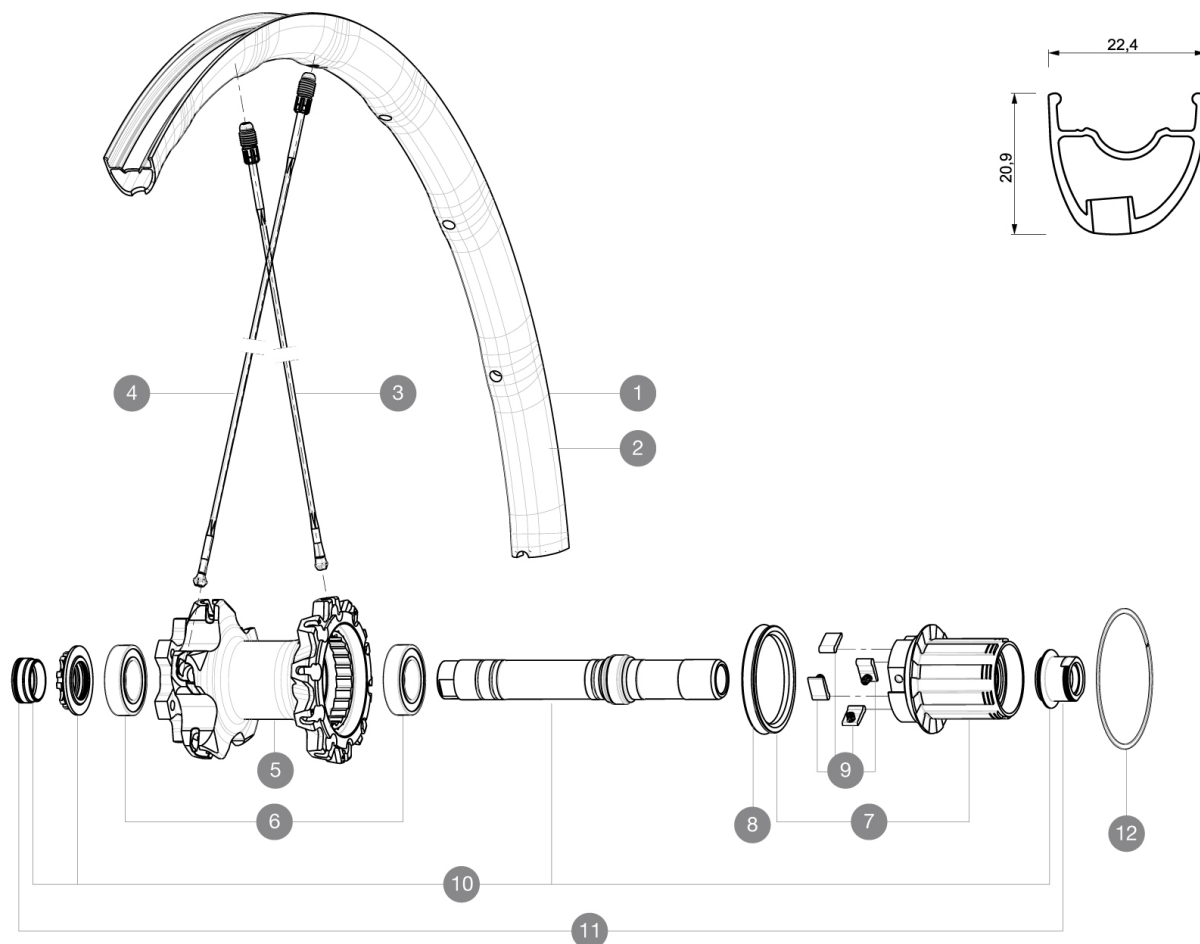

REFERENCES WHEELS

R67901 XmaxSL29RrOFFSET

R16401 Crossmax SL 29Rr

RIMS

VALVE HOLE $\bar{\Delta}$ (MM): 6.5 :

1	V2310613	KIT REAR RIM CROSSMAX SL/SL PRO BLACK 29"
2	V2311913	KIT RR RIM CROSSMAX SL/SL PRO OFFSET BLK 29"

SPOKES

3	35113801	"KIT 10 DS M7/7 XMAX SLR/PRO 29"" SPK 269,5mm"
4	35113701	"KIT 10 FT/NDS M7/7 XMAX SLR 29"" SPK 299,5mm"

HUB SHELLS

5	N/A	HUB BODY
6	M40076	HUB BEARINGS 17x30x7 6903 x 2
7	35126001	ITS-4 FREEWHEEL BODY + SEAL 2013 (NO PAWLS)
8	99610701	ITS-4 FREEWHEEL SEAL
9	99610601	PAWLS KIT FOR ITS-4 (OR TS-2)
10	30870401	REAR QRM + AXLE KIT ITS4 135mm from 2012
12	30871801	ELASTIC RING 56mm diam. ITS-4 20 SPOKES

ADAPTERS

11	30872201	FRAME SUPPORT ITS-4 135mm REAR AXLE > 2012
----	----------	--

MAVIC *Crossmax SL 29*

2

2015

REAR

Specifications

WHEEL HUB

Shimano 11 speeds compatible

XD Compatible (XX1-X01) with optional kit

WHEEL WEIGHTS

Wheel weight 830