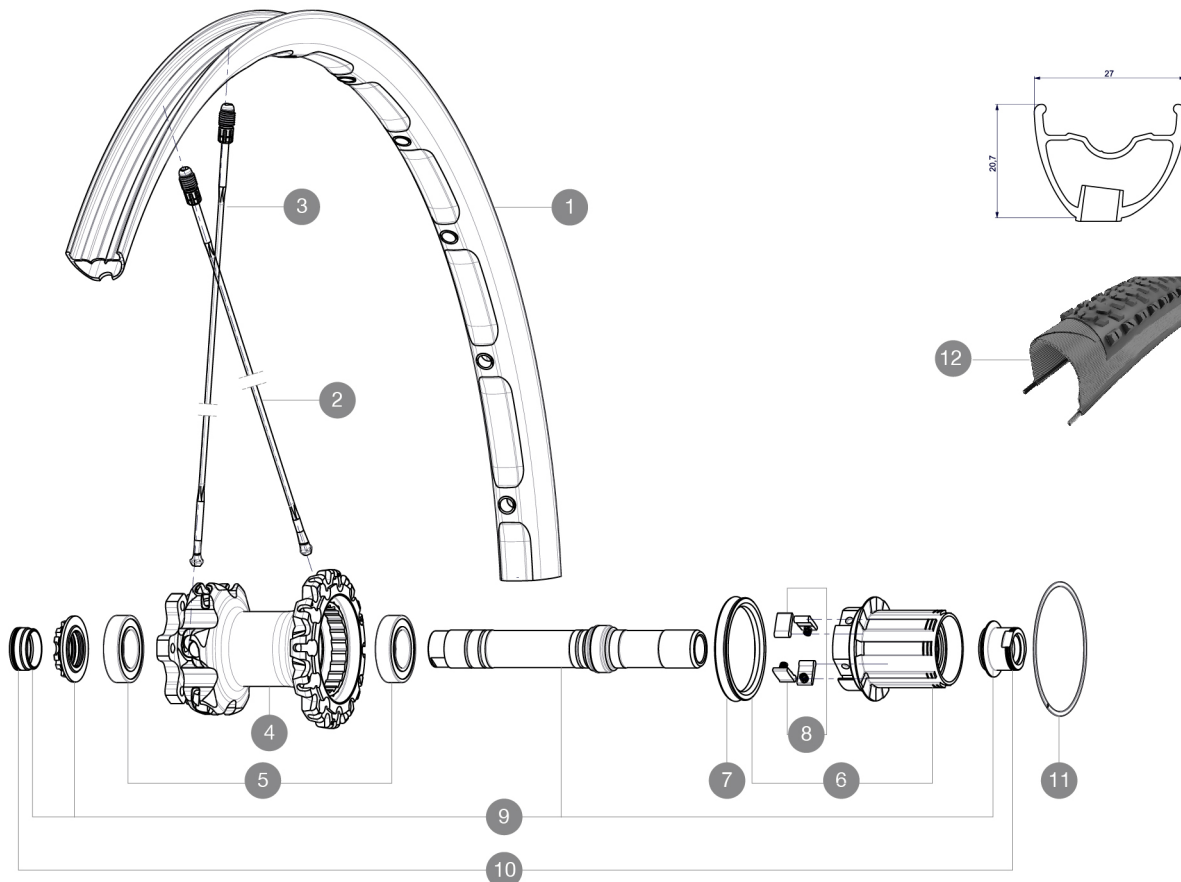

**REFERENCES WHEELS**

R17701 Crossmax XL 27.5RrWTS

**RIMS**

VALVE HOLE  $\varnothing$  (MM): 6.5 :

1	V2311113	KIT REAR RIM CROSSMAX XL 2015 27,5"
---	----------	-------------------------------------

**SPOKES**

2	36675101	"KIT 10 DS XMAX SLR/END/PRO/DEEMAX PRO 27,5"" SPK 251,5mm"
3	36674901	KIT 12 FT XMAX END/FT-NDS DEEMAX PRO 27,5" ALU SPK 275mm

**HUB SHELLS**

4	N/A	HUB BODY
5	M40076	HUB BEARINGS 17x30x7 6903 x 2
6	35126001	ITS-4 FREEWHEEL BODY + SEAL 2013 (NO PAWLS)
7	99610701	ITS-4 FREEWHEEL SEAL
8	99610601	PAWLS KIT FOR ITS-4 (OR TS-2)
9	30870401	REAR QRM + AXLE KIT ITS4 135mm from 2012
11	30871801	ELASTIC RING 56mm diam. ITS-4 20 SPOKES

### RIMS

- Internal width : 23 mm
- ETRTO size 27.5" : 584x23C

### WHEEL WEIGHTS

Wheel weight 895