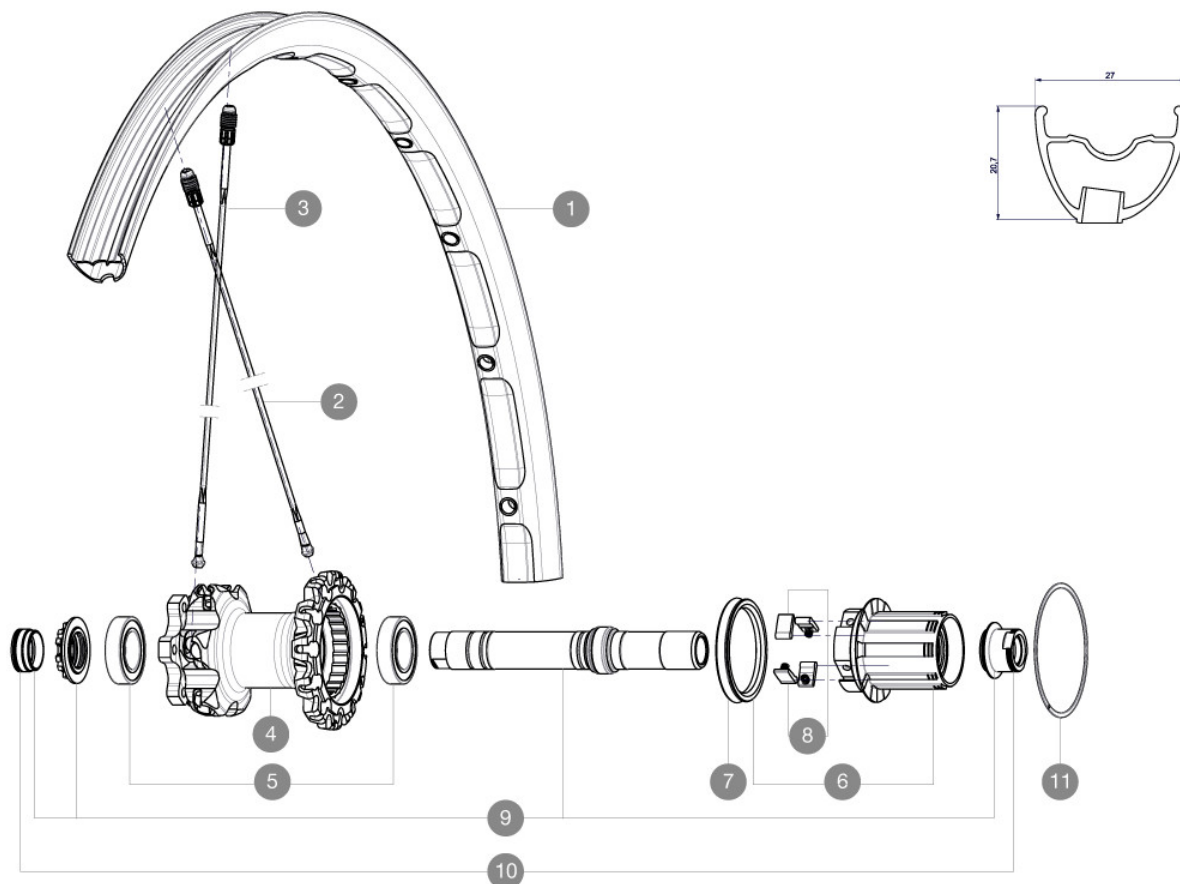

## REFERENCES WHEELS

R17801 Crossmax XL 29Rr WTS

### RIMS

VALVE HOLE  $\bar{A}$  (MM): 6.5 :

1	V2311213	KIT REAR RIM CROSSMAX XL 2015 29"
---	----------	-----------------------------------

### SPOKES

2	35113801	"KIT 10 DS M7/7 XMAX SLR/PRO 29"" SPK 269,5mm"
3	A7209901	KIT 12 FT/NDS CROSSMAX XL/DEEMAX PRO 19 29"" SPK 293mm

### WHEEL WEIGHTS

Wheel weight 930