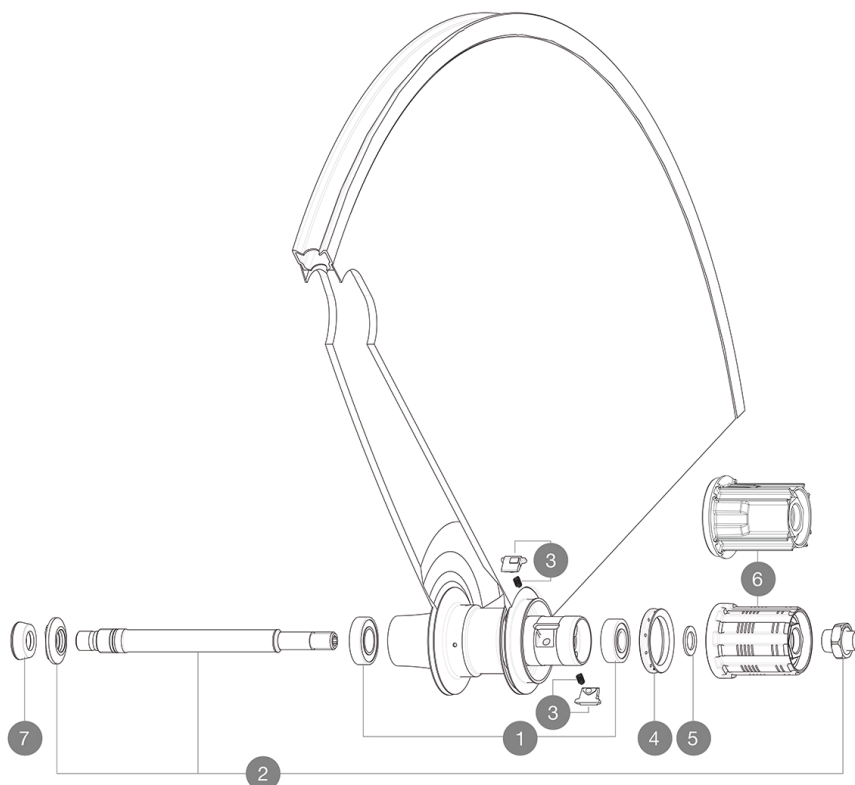

REFERENCES WHEELS

HUB SHELLS

1	33000001	REAR HUB B9+6901 BEARINGS 2013
2	32976401	REAR AXLE KIT COMETE 2013
3	M40578	FTSL PAWLS KIT (ROAD WHEELS)
4	99500001	FTSL/FTSX FREEHUB BODY SEAL
5	30872801	SET OF 3 INTERNAL SILVER SPACERS 9mm FTS-L
6	30871101	FTS-L ROAD FREEWHEEL BODY HG11 8/9 compatible
6	30871201	FTS-L ROAD FREEWHEEL BODY ED11 8/9 compatible

ADAPTERS

7	35117301	FT/RR FORK REST R-SYS/CC ULTIMATE > 2013/KSY PRO CARB T
---	----------	---------------------------------------------------------

MAVIC *Comète Road***DELIVERED WITH**

BR601 Quick Release	
Wheelbag	
Exalith brake pads	
Valve extender	
Multifonction adjustment wrench	
User guide	

Specifications**RIMS**

- Recommended tyre sizes : 19 to 28 mm

WHEEL HUB

- Rear body : aluminum
- Axle material : aluminum
- Adjustable sealed cartridge bearings
- Freewheel : FTS-L steel

WHEEL WEIGHTS