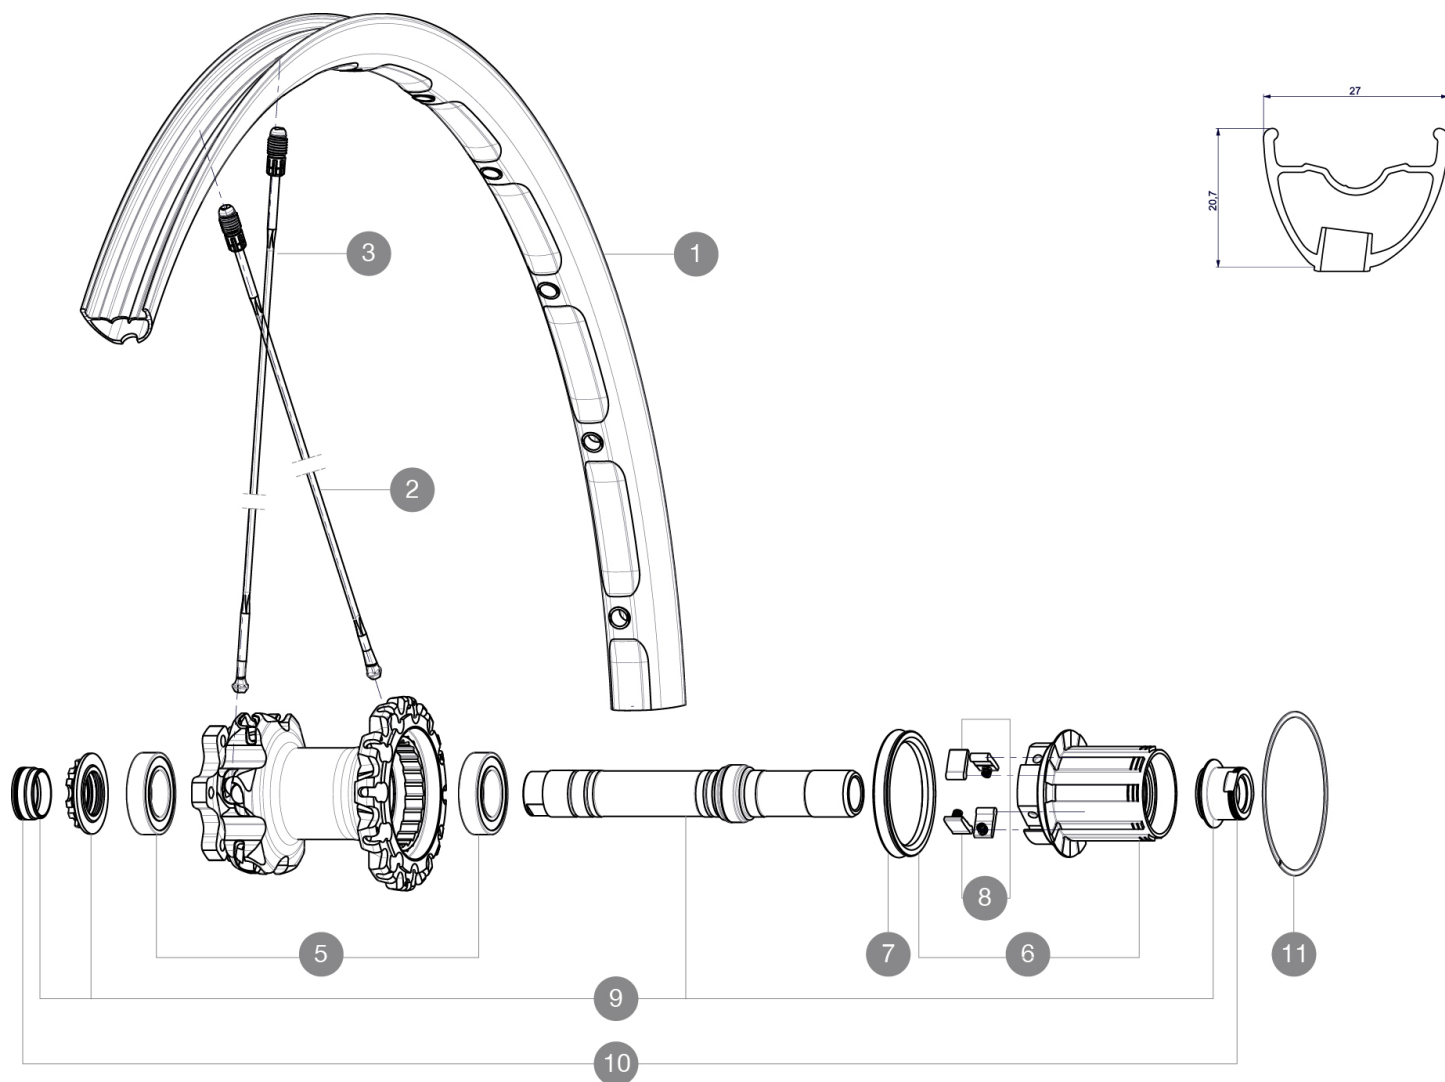

REFERENCES WHEELS

RIMS

VALVE HOLE \varnothing (MM): 6.5 :

1 V2311013 KIT REAR RIM CROSSMAX XL 2015 26"

SPOKES

2 36647201 KIT 10 DS CROSSMAX ENDURO ALU SPK 239mm
3 36646801 KIT 12 FT CROSSMAX ENDURO ALU SPK 261,5mm

HUB SHELLS

5 M40076 HUB BEARINGS 17x30x7 6903 x 2
6 35126001 ITS-4 FREEWHEEL BODY + SEAL 2013 (NO PAWLS)
7 99610701 ITS-4 FREEWHEEL SEAL
8 99610601 PAWLS KIT FOR ITS-4 (OR TS-2)
9 30870401 REAR QRM + AXLE KIT ITS4 135mm from 2012
11 30871801 ELASTIC RING 56mm diam. ITS-4 20 SPOKES

ADAPTERS

10 30872201 FRAME SUPPORT ITS-4 135mm REAR AXLE > 2012

MAVIC *Crossmax XL 26 NT*

2

2015

REAR

Specifications

WHEEL WEIGHTS

Wheel weight