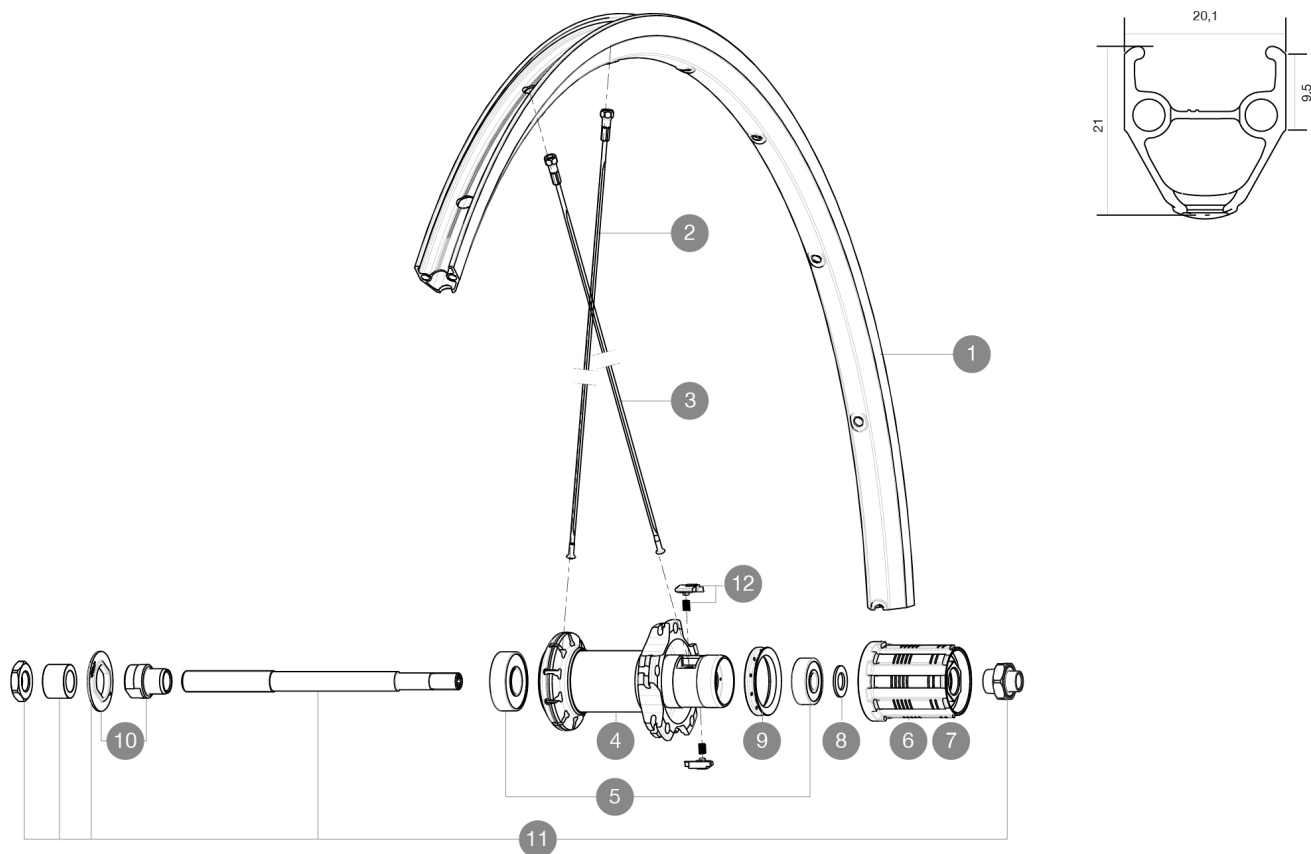

ASTM CATEGORY 1 : road only
 Maximum tyre pressure: 2.55bar/37PSI with a 54mm tyre - 1.3bar/19PSI with a 125mm tyre
 Recommended weight limit : 120kg
 Recommended tyre sizes: 25 to 52 mm
 Max. Pressure: 23mm 8.7 bars - 125 psi, 25/28mm 7.7 bars - 110 psi
 Maximum tyre size: width 52mm - pressure max. 5Bar/72PSI

REFERENCES WHEELS

R72801 AKSIUM RB 700 QR ED11

RIMS

VALVE HOLE \bar{A} (MM): 6,5 :

1 V2403015 KIT FRONT/REAR RIM AKSIUM

SPOKES

2 V4160101 Kit 10 stainless spokes 285 Ft Ksyrium Equipe S/Ft & NDS Aks
 2 10844901 KIT 10 FT KSYRIUM EQ S/FT+NDS AKSIUM SPK 285mm - while stock
 3 10845001 KIT 10 DS AKSIUM STEEL AERO SPOKES 299mm

HUB SHELLS

5 M40660 REAR HUB 608+6001 BEARINGS
 6 30871101 FTS-L ROAD FREEWHEEL BODY HG11 8/9 compatible
 7 30871201 FTS-L ROAD FREEWHEEL BODY ED11 8/9 compatible
 8 M40067 INTERNAL FREEWHEEL SPACER FTSL/FTSX
 9 99500001 FTSL/FTSX FREEHUB BODY SEAL
 10 99603801 SHORT EXPENSIBLE BEARING SUPPORTS > 2008
 11 99603901 REAR AXLE QRM ROAD 2008
 12 M40578 FTSL PAWLS KIT (ROAD WHEELS)