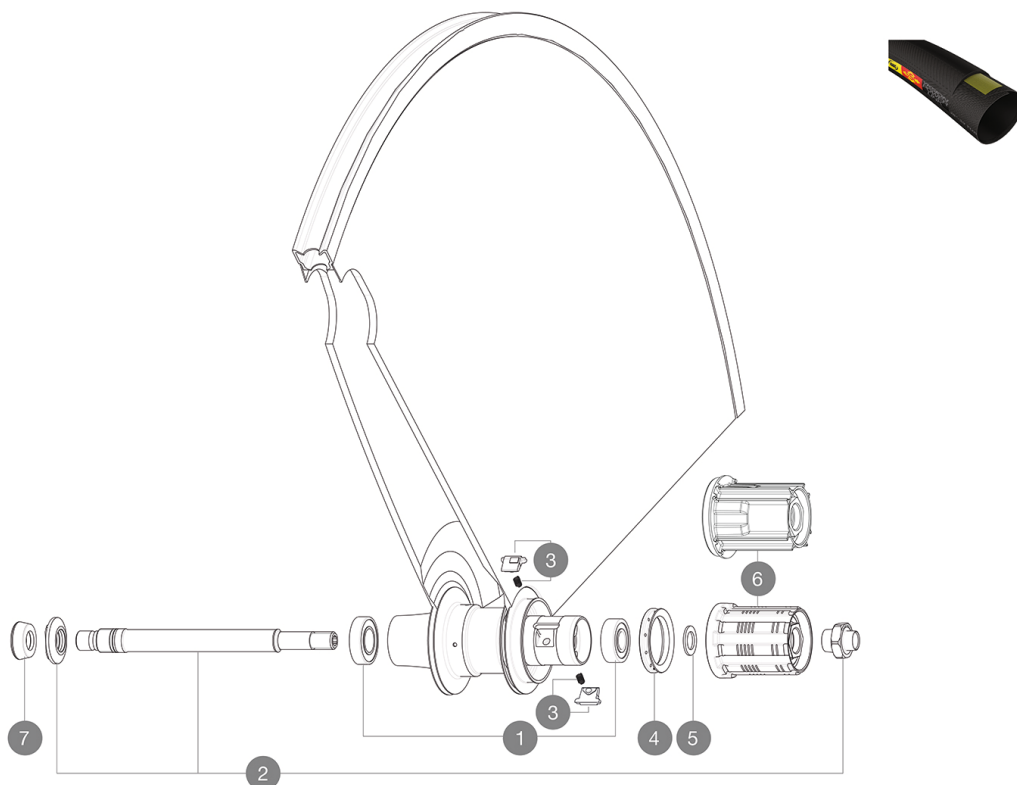

MAVIC Comète Road Tubular

1
2016
REAR

ASTM CATEGORY 1 : road only
Recommended weight limit : 120kg
Recommended tyre sizes: 21 to 28 mm
Max. Pressure: 23mm 8.7 bars - 125 psi
Max. Pressure: see indication on wheel and tyre. If they differ, use the lower of the 2

REFERENCES WHEELS

R56801 COMETE ROAD 23 RB 700 QR ED11 R99361 COMETE ROAD 23 RB 700 QR ED11

HUB SHELLS

1	33000001	REAR HUB B9+6901 BEARINGS 2013
2	V2250701	KIT REAR AXLE COMETE ROAD
3	M40578	FTSL PAWLS KIT (ROAD WHEELS)
4	99500001	FTSL/FTSX FREEHUB BODY SEAL
5	30872801	SET OF 3 INTERNAL SILVER SPACERS 9mm FTS-L
6	30871101	FTS-L ROAD FREEWHEEL BODY HG11 8/9 compatible
6	30871201	FTS-L ROAD FREEWHEEL BODY ED11 8/9 compatible

TYRES

8	37804623	Yksion ProPowerTub SSC
---	----------	------------------------

ADAPTERS

7	35117301	FT/RR FORK REST R-SYS/CC ULTIMATE > 2013/KSY PRO CARB T
---	----------	---

DELIVERED WITH

BR601 Quick Release	
Wheelbag	
BR601 Quick Release	
BR601 Quick Release	
BR601 Quick Release	
BR601 Quick Release	
BR601 Quick Release	
BR601 Quick Release	
Exalith brake pads	
Valve extender	
Exalith brake pads	
Exalith brake pads	
Exalith brake pads	
Exalith brake pads	
Exalith brake pads	
Exalith brake pads	
Multifonction adjustment wrench	
User guide	
Valve extender	
Valve extender	