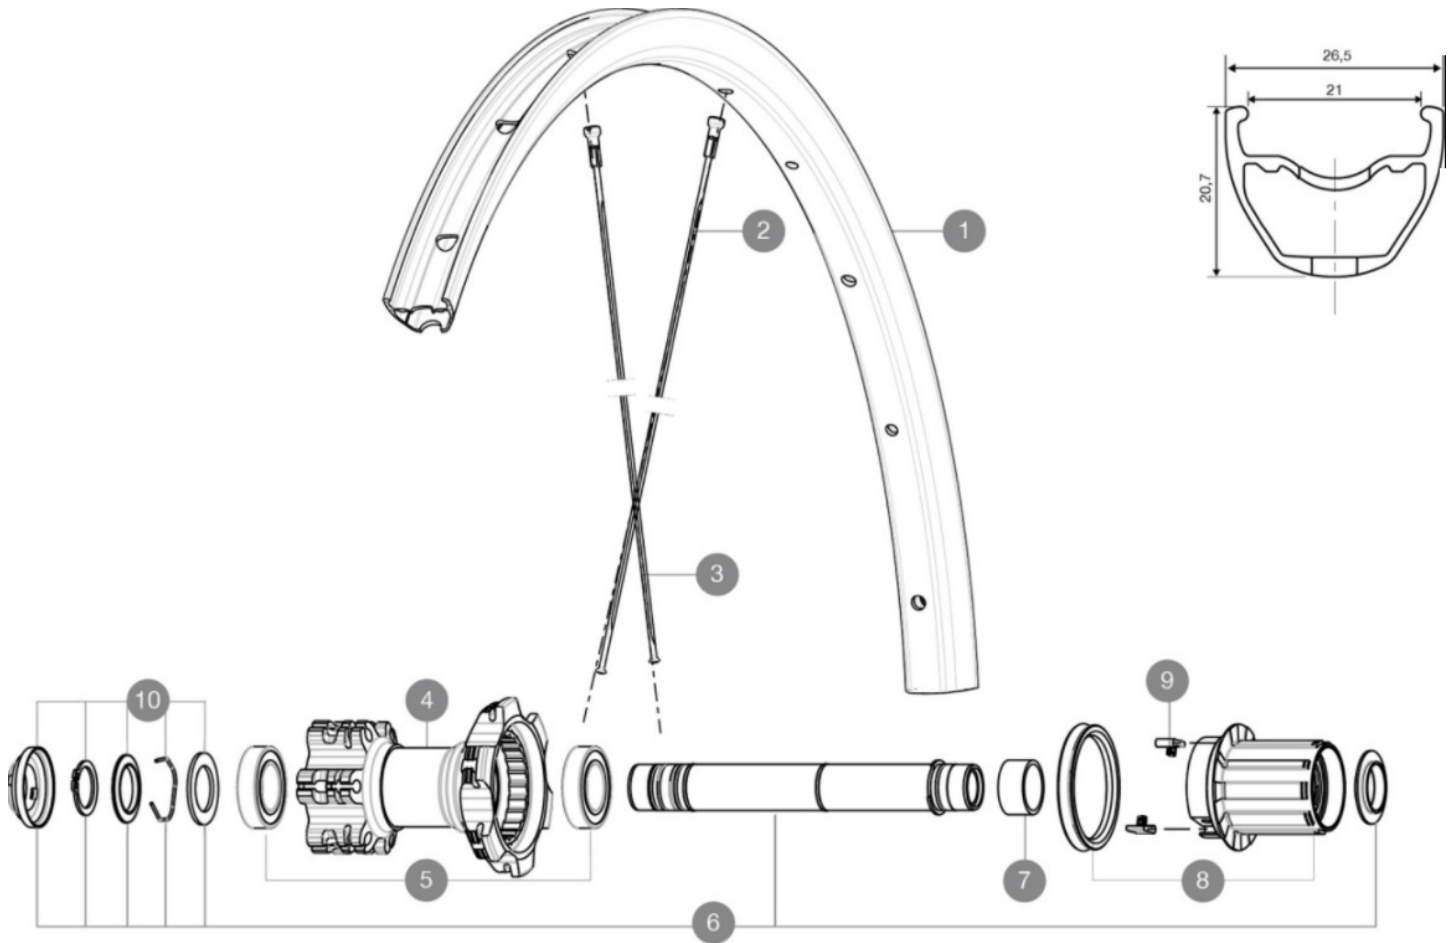

MAVIC Crossride 27.5

2016
REAR

ASTM CATEGORY 3 : offroad with jumps less than 61cm
Recommended weight limit : 120kg
Recommended tyre sizes: 36 mm to 64 mm (1.4" to 2.5")
ETRTO recommended tyre sizes: 35mm to 69mm (1.4" to 2.7")

REFERENCES WHEELS

R97101 Xrd 16 27,5 Rr Bst R52601 Xride16Rr27.5

RIMS

VALVE HOLE (MM): 8,5 WITH POP OFF REDUCER :

1 V2314815 "KIT FRT/RR RIM CROSSRIDE/CROSSRIDE FTSX 27,5""

SPOKES

2 V2382401 KIT 12 FT/NDS XRIE + FTSX/NDS XMAX EL/XA EL 27,5" SPK 279m
3 V3666501 KIT 12 FRT/NDS AKSIUM ELITE UST Disc 650B FLAT SPOKE 277mm +
3 36691501 KIT 12 DS CROSSRIDE/XA +/E-XA + 27,5" SPOKE 277mm - while st

HUB SHELLS

4 N/A HUB BODY
5 M40076 HUB BEARINGS 17x30x7 6903 x 2
6 V2371201 KIT REAR QRM AXLE 135-142 / BOOST 148mm
7 35124501 SET OF 3 REAR AXLE/FREEWHEEL BODY SPACERS MTB L1
8 35126301 TS-2 FREEWHEEL BODY + SEAL 2013 (NO PAWLS) - while stock las
9 99610601 PAWLS KIT FOR ITS-4 (OR TS-2)
10 V2370401 KIT REAR AUTO ADJUSTING PLAY 12mm AXLE

MAVIC *Crossride 27.5***DELIVERED WITH**

BR101 quick releases	
Rim tape	
Front QR adapters	
BR101 quick releases	
Rear QR adapters	
BR101 quick releases	
Rear 12x142mm adapters	
Valve reducer	
User guide	
Front QR adapters	
Front QR adapters	
Rear QR adapters	
Rear 12x142mm adapters for ITS4 and TS2 (308 593 01 for ITS4, 329 650 01 for TS2) 1	
Rear 12x142mm adapters for ITS4 and TS2 (308 593 01 for ITS4, 329 650 01 for TS2) 1	
Valve reducer	
Valve reducer	
Rim tape	
Rim tape	