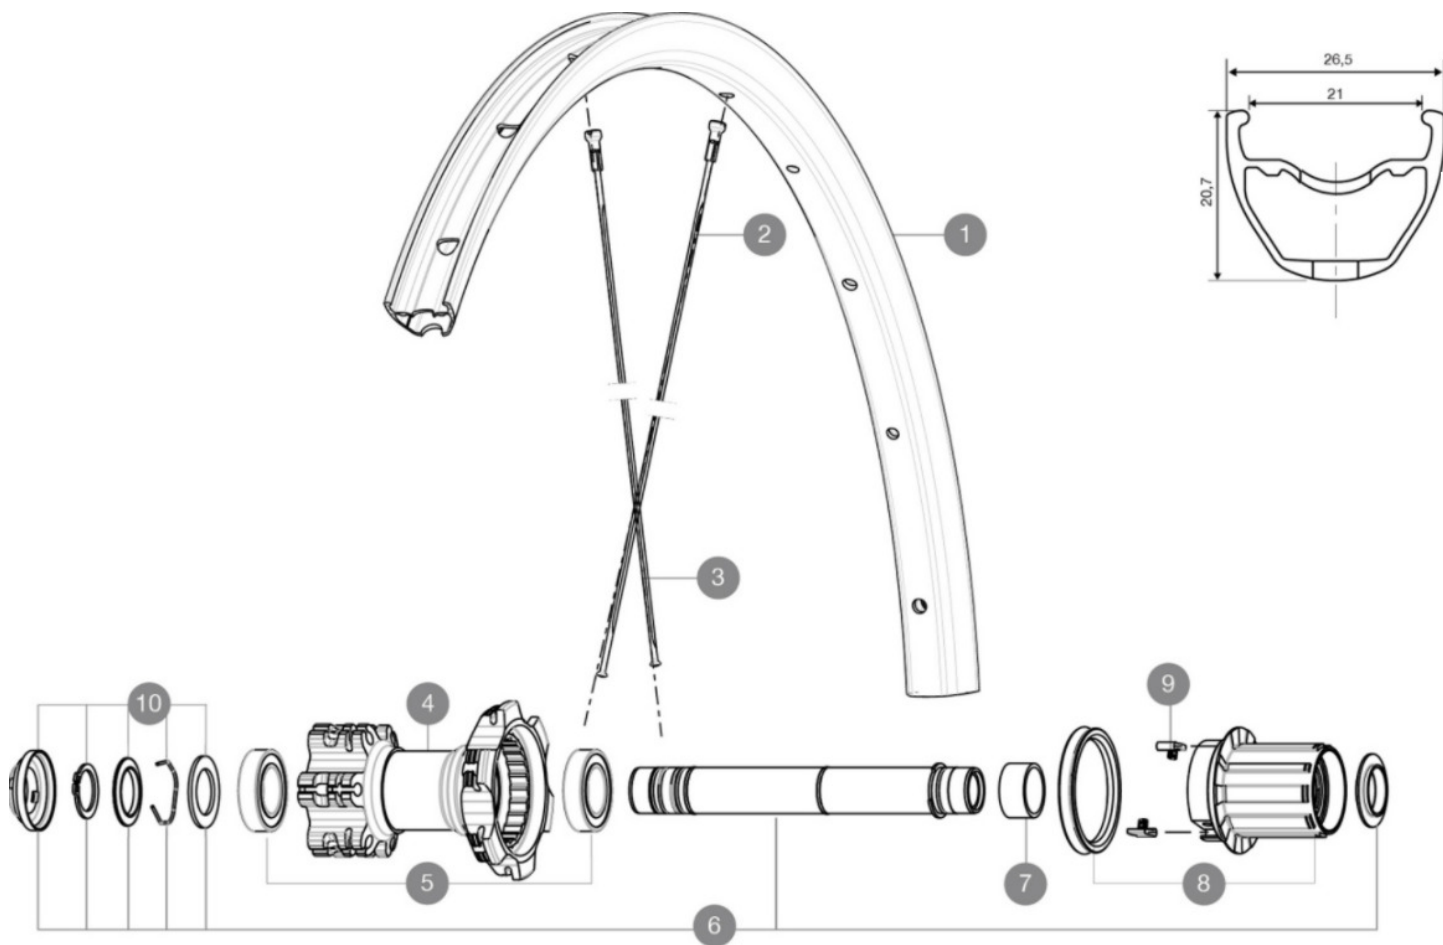

ASTM CATEGORY 3 : offroad with jumps less than 61cm
Recommended weight limit : 120kg
ETRTO recommended tyre sizes: 35mm to 69mm (1.4" to 2.7")

REFERENCES WHEELS

R52701	Xride16Rr29	R97131	Xrd 16 29 Rr Boost
--------	-------------	--------	--------------------

RIMS

∅ VALVE HOLE (MM): 8,5 WITH POP OFF REDUCER :

1	V2314915	"KIT FRT/RR RIM CROSSRIDE/CROSSRIDE FTSX 29""
---	----------	---

SPOKES

2	V2382301	KIT 12 DS XRIIDE + FTSX/NDS XMAX EL/XA EL 29" SPK 297mm
3	V3664501	KIT 12 FRT/NDS AKSIUM ELITE UST Disc/KSYRIUM UST Disc FLAT S

HUB SHELLS

4	N/A	HUB BODY
5	M40076	HUB BEARINGS 17x30x7 6903 x 2
6	V2371201	KIT REAR QRM AXLE 135-142 / BOOST 148mm
7	35124501	SET OF 3 REAR AXLE/FREEWHEEL BODY SPACERS MTB L1
8	35126301	TS-2 FREEWHEEL BODY + SEAL 2013 (NO PAWLS) - while stock las
9	99610601	PAWLS KIT FOR ITS-4 (OR TS-2)
10	V2370401	KIT REAR AUTO ADJUSTING PLAY 12mm AXLE

MAVIC *Crossride 29***DELIVERED WITH**

BR101 quick releases	
Rim tape	
Front QR adapters	
BR101 quick releases	
BR101 quick releases	
Rear QR adapters	
Rear 12x142mm adapters	
Valve reducer	
User guide	
Front QR adapters	
Front QR adapters	
Rear 12x142mm adapters for ITS4 and TS2 (308 593 01 for ITS4, 329 650 01 for TS2) 1	
Rear 12x142mm adapters for ITS4 and TS2 (308 593 01 for ITS4, 329 650 01 for TS2) 1	
Valve reducer	
Valve reducer	
Rim tape	
Rim tape	
User guide	