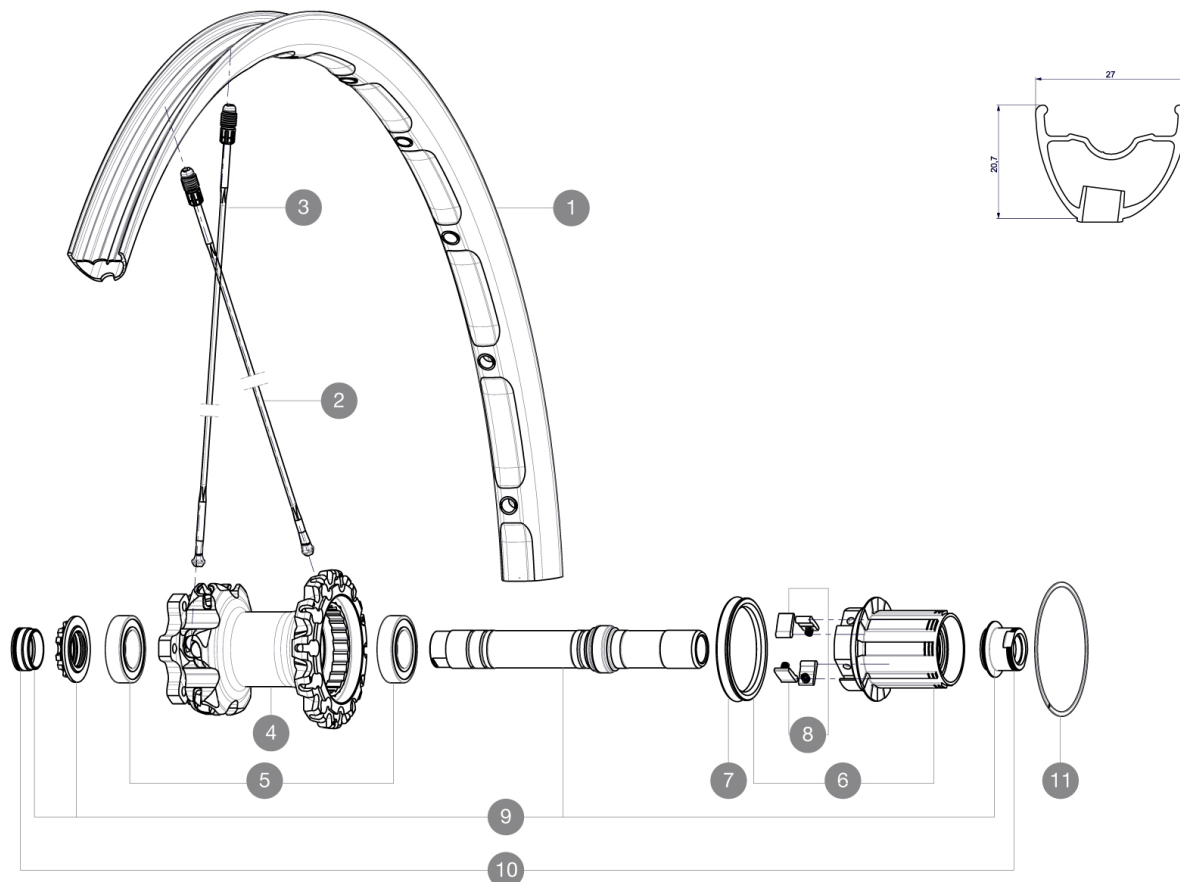

# MAVIC Crossmax XL pro Ltd 27.5 WTS

1  
2016  
REAR

Recommended weight limit : 120kg

## REFERENCES WHEELS

### RIMS

VALVE HOLE (MM): 6,5 :

1	V2314013	"KIT REAR RIM CROSSMAX XL PRO LTD 27,5""
---	----------	--

Wheel weight