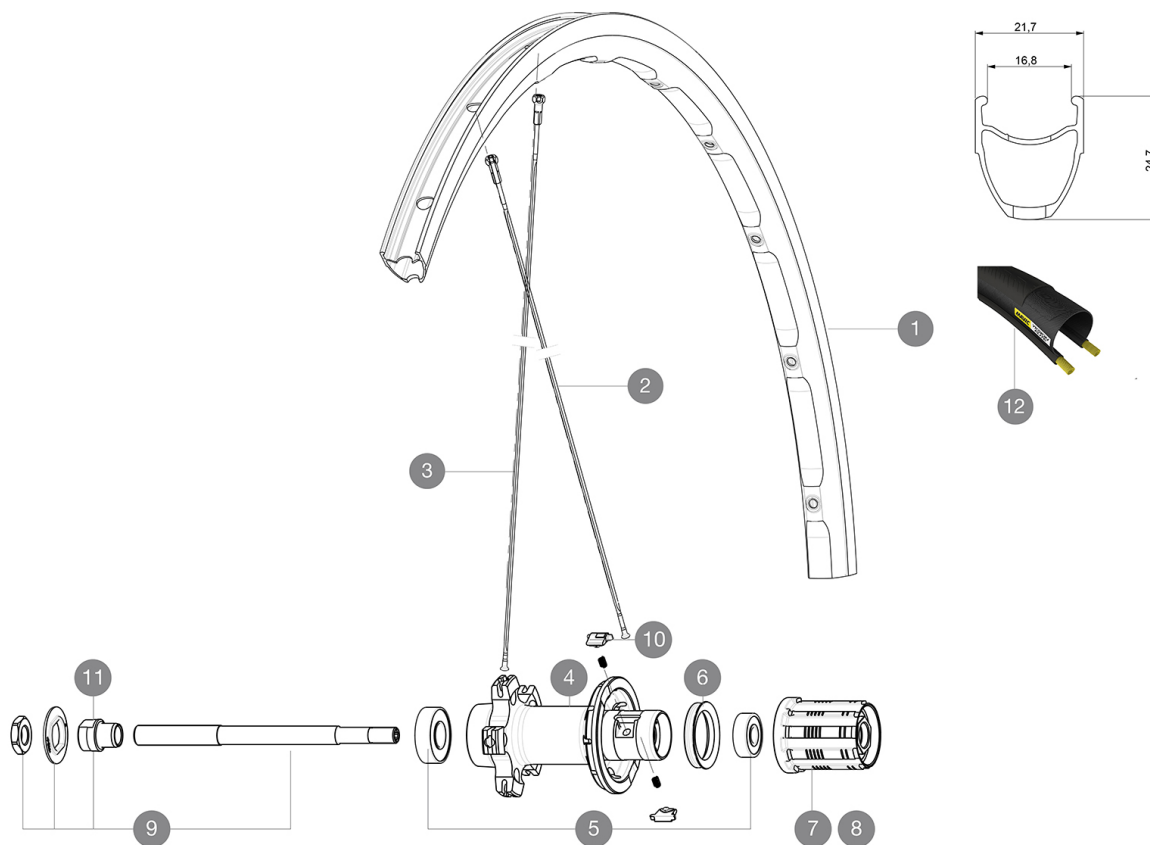

ASTM CATEGORY 1 : road only
Recommended weight limit : 120kg
Recommended tire sizes: 25 to 32 mm
Max. Pressure: 23mm 8.7 bars - 125 psi, 25/28mm 7.7 bars - 110 psi
Max. Pressure: 25mm 7.7 bars - 110 PSI

REFERENCES WHEELS

R81001	Ksyrium 17 Rr Black	R81002	Ksyrium 17 Rr Blue

RIMS

&NBSP;:

1	V2409013	KIT REAR RIM KSYRIUM BLACK 17C
1	V2409213	KIT REAR RIM KSYRIUM BLUE 17C

SPOKES

2	V2275801	KIT 12 DS KSYRIUM DISC 12/KSY 17C SPK 274mm
3	V2275701	KIT 12 NDS KSYRIUM DISC 12/KSY 17C SPK 292mm

HUB SHELLS

5	M40660	REAR HUB 608+6001 BEARINGS
6	99500001	FTSL/FTSX FREEHUB BODY SEAL
7	30871101	FTS-L ROAD FREEWHEEL BODY HG11 8/9 compatible
9	99603901	REAR AXLE QRM ROAD 2008
10	M40578	FTSL PAWLS KIT (ROAD WHEELS)
11	99603801	SHORT EXPENSIBLE BEARING SUPPORTS > 2008

TYRES

12	37805725	Yksion Elite