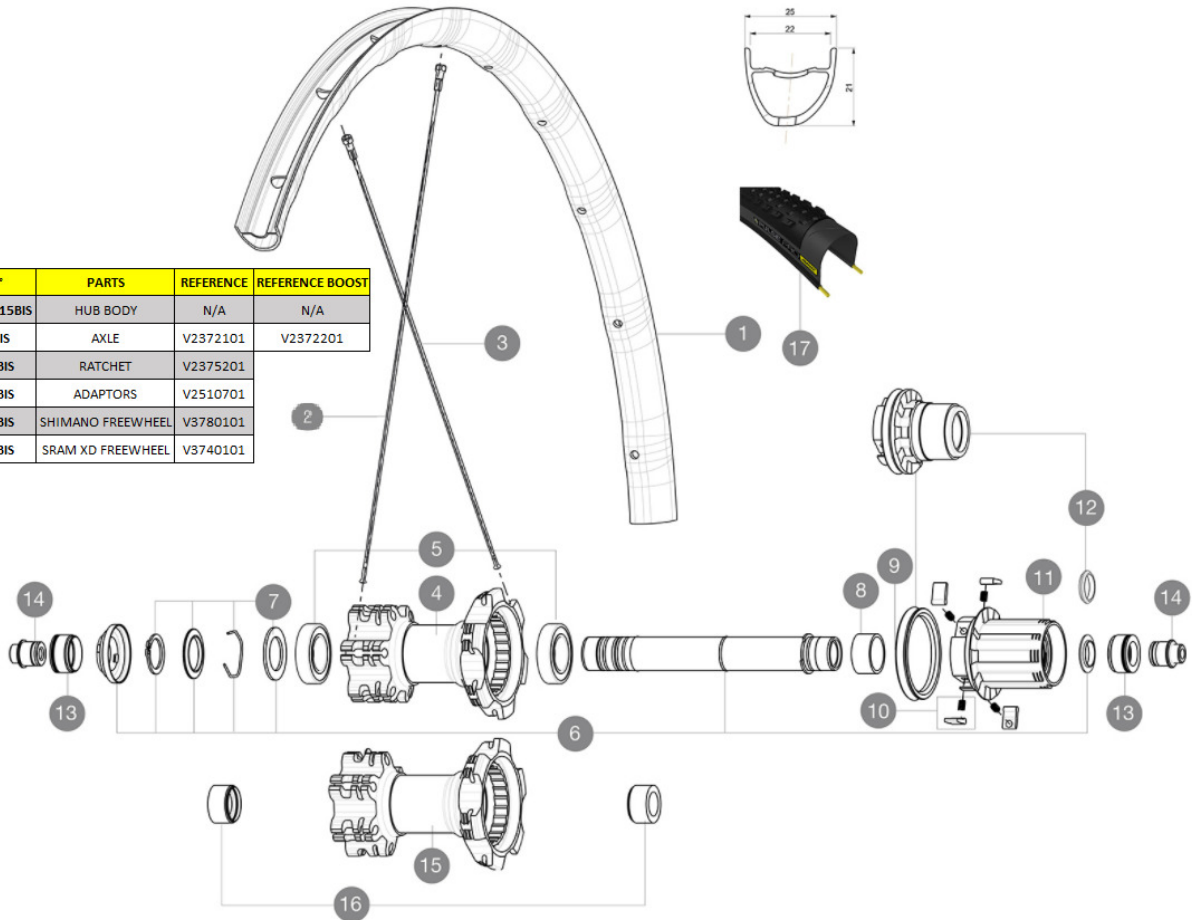

ASTM CATEGORY 3 : offroad with jumps less than 61cm
 Recommended weight limit : 120kg
 Recommended tire sizes: 28 mm to 62 mm (1.1" to 2.5")
 Recommended tyre sizes: 36 mm to 64 mm (1.4" to 2.5")

REFERENCES WHEELS

REAR WHEEL	N°	PARTS	REFERENCE	REFERENCE BOOST
CROSSMAX ELITE	4BIS / 15BIS	HUB BODY	N/A	N/A
	6 BIS	AXLE	V2372101	V2372201
	10 BIS	RATCHET	V2375201	
	13 BIS	ADAPTORS	V2510701	
	11 BIS	SHIMANO FREEWHEEL	V3780101	
	12 BIS	SRAM XD FREEWHEEL	V3740101	

Specifications

RIMS

- **Material** : Mxstal
 - **Material** : Mxstal
 - **Joint** : SUP
 - **Joint** : SUP
 - **Drilling** : traditional
 - **Drilling** : traditional
 - **Weight reduction** : ISM 4D
 - **Weight reduction** : ISM 4D
 - **Valve hole diameter** : 6.5 mm
 - **Valve hole diameter** : 6.5 mm
 - **Tire** : UST Tubeless and tubetype
 - **Tire** : UST Tubeless and tubetype
 - **Internal width** : 22 mm
 - **Internal width** : 22 mm
 - **ETRTO size 27.5"** : 584x22ss
 - **ETRTO size 27.5"** : 584x22ss
 - **ETRTO size 29"** : 622x22ss
 - **ETRTO size 29"** : 622x22ss
- Hookless profile
Use with Mavic Tubeless Tape
Use with Mavic Tubeless Tape

WHEEL WEIGHTS

- Wheel weight
Weight Rear 27.5": 885
Weight Rear 29": 930

SPOKES

- **Material** : steel
- **Material** : steel