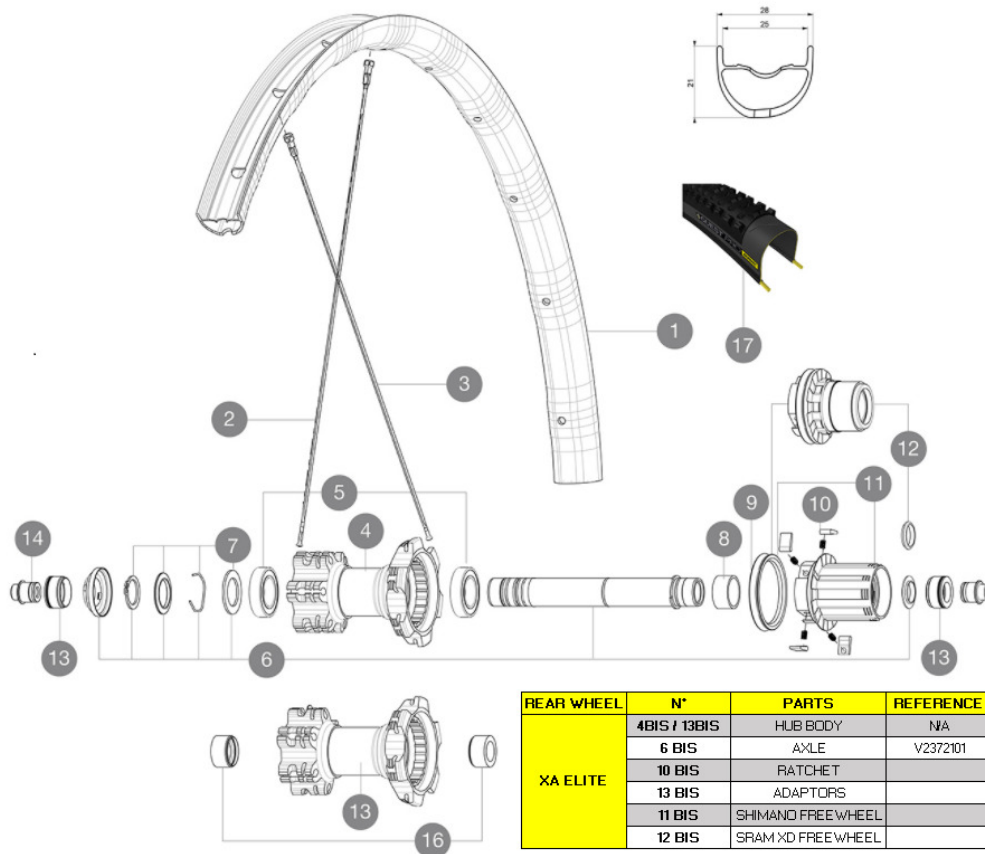

ASTM CATEGORY 3 : offroad with jumps less than 61cm
Recommended weight limit : 120kg
Recommended tire sizes: 35 mm to 69 mm (1.4" to 2.7")
Recommended tyre sizes: 46mm to 64mm (1.8" to 2.5")

REFERENCES WHEELS

R97251	XaEl27,5Rr Bst Black	R97271	XaEl27,5Rr XD Black
R97252	XaEl27,5Rr Bst Green	R97272	XaEl27,5Rr XD Green
R97253	XaEl27,5Rr Bst Blue	R97273	XaEl27,5Rr XD Blue
R97261	XaEl27,5Rr BstXD Black	R97171	XaEl27,5Rr Black
R97262	XaEl27,5Rr BstXD Green	R97172	XaEl27,5Rr Green
R97263	XaEl27,5Rr BstXD Blue	R97173	XaEl27,5Rr Blue

REAR WHEEL	N°	PARTS	REFERENCE	REFERENCE BOOST
XA ELITE	4BIS / 13BIS	HUB BODY	N/A	N/A
	6 BIS	AXLE	V2372101	V2372201
	10 BIS	RATCHET		V2375201
	13 BIS	ADAPTORS		V2510701
	11 BIS	SHIMANO FREEWHEEL		V3780101
	12 BIS	SRAM XD FREEWHEEL		V3740101

RIMS

VALVE HOLE (MM): 6,5 :

1	V3000115	KIT FT/RR RIM XA ELITE 27,5" 25mm GREEN TSS
1	V2980115	KIT FT/RR RIM XA ELITE 27,5" 25mm BLACK TSS
1	V3020115	KIT FT/RR RIM XA ELITE 27,5" 25mm BLUE TSS
	V2700101	UST Tape 28mm for 25 to 27mm wide rims

SPOKES

2	V2382401	KIT 12 FT/NDS XRIDE + FT SX/NDS XMAX EL/XA EL 27,5" SPK 279m
3	36689301	"KIT 12 DS CROSSROC/XRIDE UST/XMAX ELITE/XA ELITE 27,5" SPK

HUB SHELLS

4	N/A	HUB BODY
4	N/A	HUB BODY
4	N/A	HUB BODY
	N/A	HUB BODY
5	M40076	HUB BEARINGS 17x30x7 6903 x 2
6	V2371201	KIT REAR QRM AXLE 135-142 / BOOST 148mm
	V2372101	KIT ID360 135/142 D6T AXLE WITH CLIP
	V2372201	KIT ID360 148 D6T AXLE WITH CLIP
7	V2370401	KIT REAR AUTO ADJUSTING PLAY 12mm AXLE
8	35124501	SET OF 3 REAR AXLE/FREEWHEEL BODY SPACERS MTB L1
9	99610701	ITS-4 FREEWHEEL SEAL

10	99610601	PAWLS KIT FOR ITS-4 (OR TS-2)
	V2375201	KIT ID360 24 TEETH 2 RATCHET + MTB SPRING + PAD (specific)
11	35126001	ITS-4 FREEWHEEL BODY + SEAL 2013 (NO PAWLS)
	V3780101	HG9 Alloy MTB Freewheel Body ID360
12	35684101	FREEHUB BODY XD TS2/ITS-4
	V3740101	XD MTB Freewheel Body ID360
15	N/A	HUB BODY
15	N/A	HUB BODY
15	N/A	HUB BODY
	N/A	HUB BODY

TYRES

17	39243324	Quest Pro 27.5

ADAPTERS

13	32965001	ADAPTER Rr 12x142mm Elite/CRide MTB (Rd)
	V2510701	ID360V2RrAxleAdapt12x142/148
14	30873101	2 REAR REDUCERS 12/9,5mm 2012 ITS4 HUB
16	V2371401	YELL RR AXLE SUPPORT BOOST 148mm SELF ADJUST