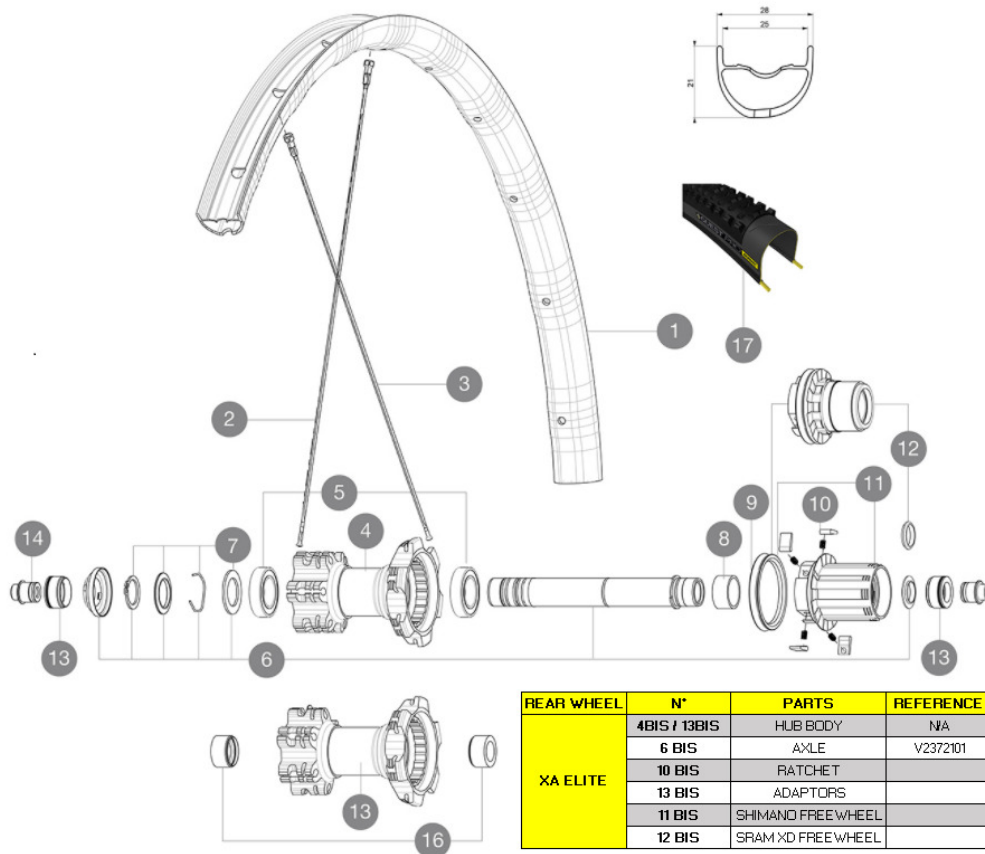

ASTM CATEGORY 3 : offroad with jumps less than 61cm
Recommended weight limit : 120kg
Recommended tire sizes: 35 mm to 69 mm (1.4" to 2.7")
Recommended tyre sizes: 46mm to 64mm (1.8" to 2.5")

REFERENCES WHEELS

REAR WHEEL	N°	PARTS	REFERENCE	REFERENCE BOOST
XA ELITE	4BIS / 13BIS	HUB BODY	N/A	N/A
	6 BIS	AXLE	V2372101	V2372201
	10 BIS	RATCHET		V2375201
	13 BIS	ADAPTORS		V2510701
	11 BIS	SHIMANO FREEWHEEL		V3780101
	12 BIS	SRAM XD FREEWHEEL		V3740101

Specifications**RIMS**

- **Material** : Maxtal
 - **Material** : Maxtal
 - **Joint** : SUP
 - **Joint** : SUP
 - **Drilling** : traditional
 - **Drilling** : traditional
 - **Weight reduction** : ISM 4D
 - **Weight reduction** : ISM 4D
 - **Valve hole diameter** : 6.5 mm
 - **Valve hole diameter** : 6.5 mm
 - **Tire** : UST Tubeless and tubetype
 - **Tire** : UST Tubeless and tubetype
 - **Internal width** : 25 mm
 - **Internal width** : 25 mm
 - **ETRTO size 27.5"** : 584x25ss
 - **ETRTO size 27.5"** : 584x25ss
 - **ETRTO size 29"** : 622x25ss
 - **ETRTO size 29"** : 622x25ss
- Hookless profile
Hookless profile
Use with Mavic Tubeless Tape
Use with Mavic Tubeless Tape

WHEEL WEIGHTS

- Wheel weight
Weight Rear 27.5": 915
Weight Rear 29": 955