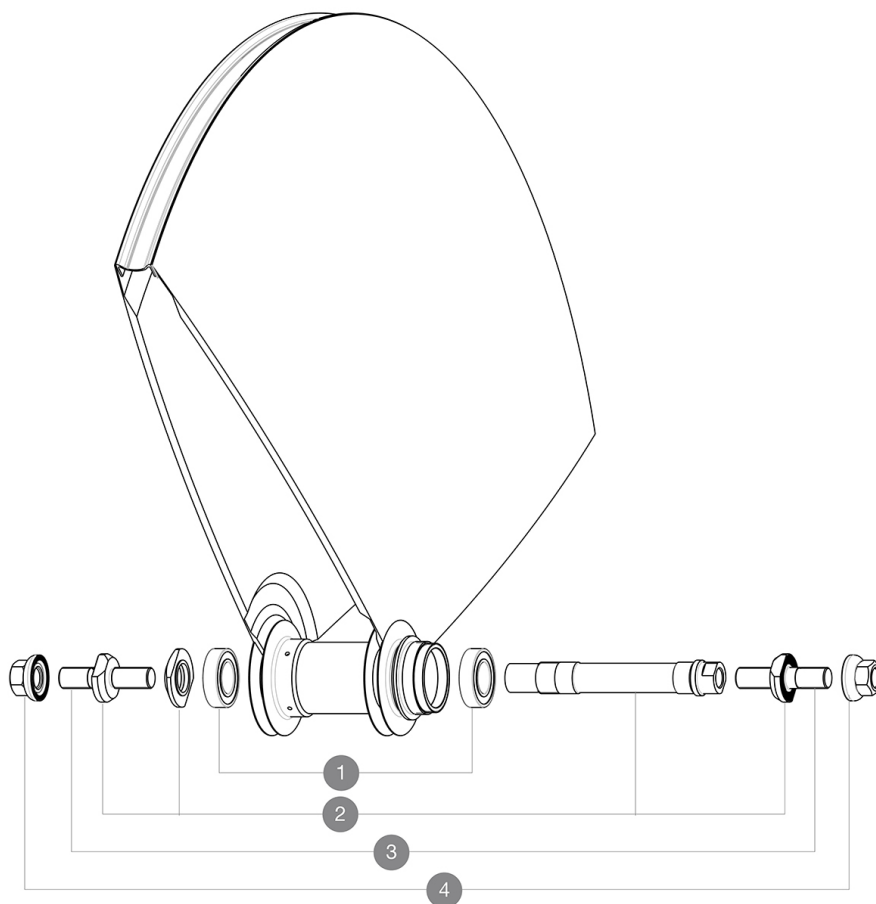

Recommended weight limit : 120kg
Recommended tire sizes: 21 to 28 mm
Minimum cog width : 7.5mm

REFERENCES WHEELS

R98061 Comete Track Rio Rr

HUB SHELLS

1	M40129	KIT 2 BEARINGS 6902 15x28x7
2	M40128	REAR COMETE TRACK AXLE + ADJT.NUT + FORK SUPPORTS
3	V2390101	KIT OF 2 END BOLTS AXLE PART FOR COMETE TRACK
4	M40772	NUT/WASHER KIT TRACK R.COMETE

MAVIC Comete Track R10

DELIVERED WITH

Fixing nuts (M40124) 1	
Valve extender (118 952 01) 1	
Wheelbag (V24 801 01) 1	
Cog lock nut (323 971 01) 1	
User guide	

Specifications

RIMS

- Tire : tubular

WHEEL HUB

- Body : aluminum
 - Axle material : aluminum
- Sealed cartridge bearings
Fixed cog

VERSIONS

- Color : Black only

WHEEL WEIGHTS

Wheel weight