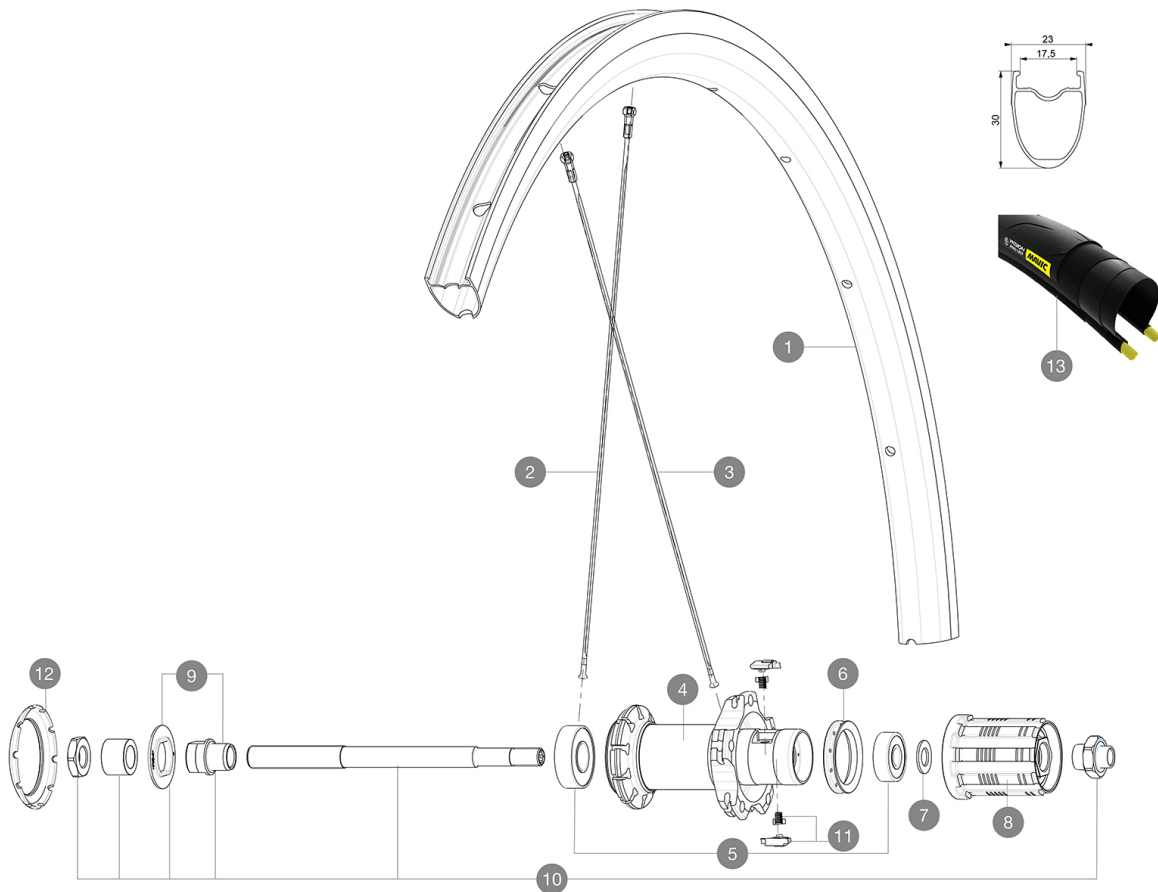

MAVIC *Cosmic Elite UST*

ASTM CATEGORY 2 : road and offroad with jumps less than 15cm

For a longer longevity of the wheel, Mavic recommends that the total weight supported by the wheels don't exceed 120kg, bike included

Recommended tyre sizes: 25 to 32 mm

Max. Pressure tubeless: 25mm 7 bars - 100 PSI, 28mm 6 bars - 87 PSI. Max pressure tubetype: 25/28mm 7,7 bars - 110 PSI

REFERENCES WHEELS

R16851 Cos El 18 UST Rr

RIMS

&NBSP;:

1	V2732615	KIT FRONT/REAR RIM COSMIC ELITE UST
	V2900101	23mm UST Tape For 17 to 18 Wide Road Rims

SPOKES

2	V2279901	KIT 10 FT/NDS COSMIC ELITE UST BTD SPK 276mm - while stock I
2	36644801	KIT 10 FT/NDS COSMIC ELITE S / UST BLK SPK 276mm
3	V3660101	KIT 10 DS COSMIC ELITE UST BUTTED SPOKE 292mm

HUB SHELLS

5	M40660	REAR HUB 608+6001 BEARINGS
6	99500001	FTSL/FTSX FREEHUB BODY SEAL
7	30872801	SET OF 3 INTERNAL SILVER SPACERS 9mm FTS-L
8	30871101	FTS-L ROAD FREEWHEEL BODY HG11 8/9 compatible
9	99603801	SHORT EXPENSIBLE BEARING SUPPORTS > 2008
10	99603901	REAR AXLE QRM ROAD 2008
11	M40578	FTSL PAWLS KIT (ROAD WHEELS)
12	12034401	KIT 3 HUB CAPS AERO 10 SLOTS BLACK

TYRES

13	39938825	Yksion Pro UST 700x25