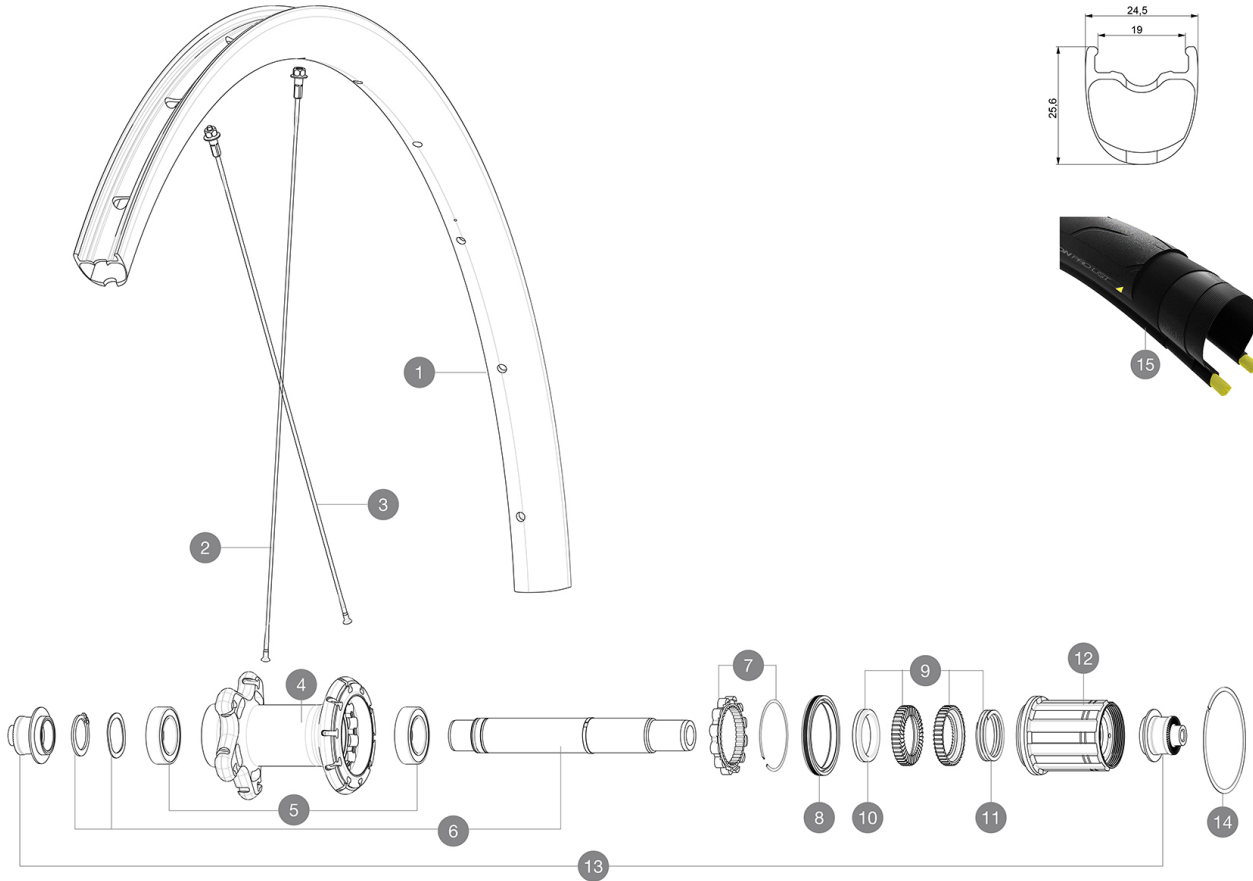

MAVIC Ksyrium Pro Carbon SL UST

ASTM CATEGORY 1 : road only

For a longer longevity of the wheel, Mavic recommends that the total weight supported by the wheels don't exceed 120kg, bike included

Recommended tyre sizes: 25 to 32 mm

Max. Pressure: see indication on wheel and tyre. If they differ, use the lower of the 2

Max. Pressure tubeless: 25mm 6 bars - 87 PSI, 28mm 5 bars - 70 PSI. Max pressure tubetype: 25mm 7 bars - 102 PSI

REFERENCES WHEELS

R19021 KsyProCarSLUST Rr

RIMS

&NBSP;:

1	V2734213	KIT REAR RIM KSYRIUM PRO CARBON SL UST - while stock last
1	V2737513	KIT REAR RIM KSYRIUM PRO CARBON SL UST
	V3720101	25mm UST Tape for 19 to 22mm Road Rims

SPOKES

2	V3663301	KIT 12 FRT KSYR PRO CARB SL UST Disc + NDS KSYR PRO CARB SL
2	V3666001	KIT 1 FRT 285/1 NDS 291 KSYRIUM PRO CARB SL UST AERO STAMPED
3	V3663201	KIT 12 DS KSY PRO CARB SL UST/UST Disc/C Disc/T Disc BUTTED

HUB SHELLS

4	N/A	HUB BODY
5	V2560401	KIT 2 BEARINGS 17x28x7 + WAVED WASHER + CLIP
6	V2252801	KIT ID360 UB REAR AXLE W/CLIP/WAVED WASHER
7	V2252701	KIT ID360 INSERT SHAPED EAR LOBE > 2017
8	V2251601	KIT ID360 SEAL + GREASE
9	V2251701	KIT ID360 2 RATCHETS + SPRING + GREASE
10	V2500501	KIT ID360 3 PADS NOISE REDUCING
11	V2251801	KIT 3 ID360 ROAD SPRINGS
12	V3430101	HG11 Freewheel Body ID360
14	V2252201	KIT 2 REAR HUB RETENTION RINGS 48mm

TYRES

15 39938825 Yksion Pro UST 700x25

ADAPTERS

13 V2253101 KIT REAR AXLE ADAPTOR QUICK RELEASE ID360