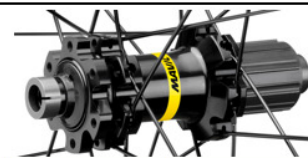

ASTM CATEGORY 3 : CROSS COUNTRY AND TRAIL RIDING

For a longer longevity of the wheel, Mavic recommends that the total weight supported by the wheels don't exceed 120kg, bike included

Recommended tyre sizes: 46mm to 64mm (1.8" to 2.5")

REFERENCES WHEELS

R17381	Xa29Rr	R22681	Xa 29 Rr XD
R18031	Xa29RrBst	R22691	Xa 29 Rr Bst XD

For Monobloc Hub Only

N°	PARTS	REFERENCE	REFERENCE BOOST
4 BIS / 13 BIS	HUB BODY	N/A	N/A
6 BIS	AXLE	V2372101	V2372201
10 BIS	RATCHET		V2375201
12 BIS	ADAPTORS		V2510701
11 BIS	SHIMANO FREEWHEEL		V3780101
11 BIS	SRAM XD FREEWHEEL		V3740101

RIMS

&NBSP;:

1	V2318315	KIT FRONT/REAR RIM XA/XA LIGHT 29" 25TSS
	V2700101	UST Tape 28mm for 25 to 27mm wide rims

SPOKES

2	36690301	"KIT 12 FT/NDS XONE/XMAX - XA 29"/AKSIUM DISC 9 + 12 FT/AKS
3	36690401	KIT 12 DS XONE/XRIDE FTSX/AKSIUM DISC 9 SPK 294mm

Hookless profile

Use with Mavic Tubeless Tape

SPOKES

- **Material** : steel
- **Shape** : straight pull, round
- **Count** : 24 front and rear
- **Lacing** : front and rear crossed 2

WHEEL HUB

- **Front and rear bodies** : aluminum
- **Axle material** : aluminum
- **Front bearings** : auto adjust sealed cartridge bearings (QRM Auto), Rear bearings sealed cartridge bearings (QRM)
- **Freewheel** : TS-2 alloy