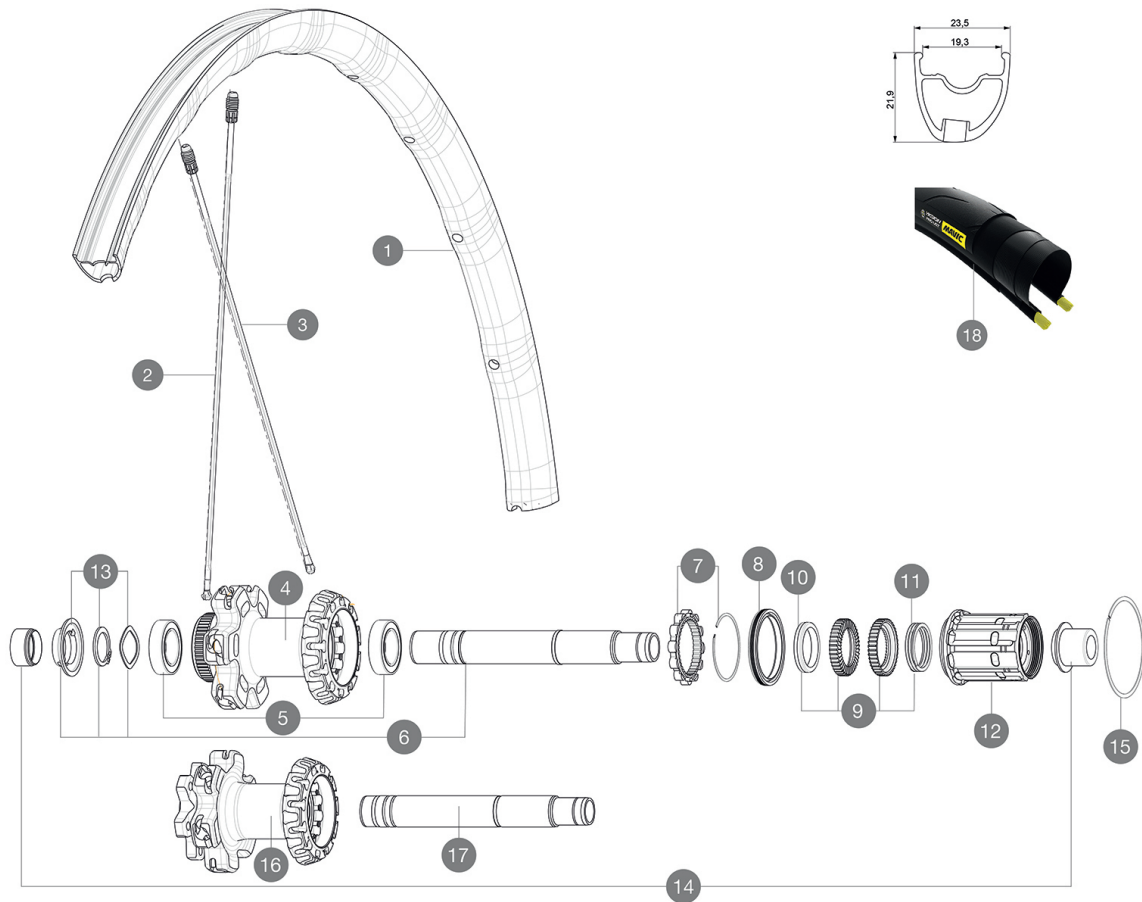

MAVIC Ksyrium Pro Disc UST

ASTM CATEGORY 2 : road and offroad with jumps less than 15cm

For a longer longevity of the wheel, Mavic recommends that the total weight supported by the wheels don't exceed 120kg, bike included

Recommended tyre sizes: 25 to 32 mm

Max. Pressure: see indication on wheel and tyre. If they differ, use the lower of the 2

Max. Pressure tubeless: 25mm 6 bars - 87 PSI, 28mm 5 bars - 70 PSI. Max pressure tubetype: 25mm 7 bars - 102 PSI

REFERENCES WHEELS

R20441 Ksy Pro UST D6B12x142Rr

R20451 KsyPro UST DCL12x142Rr

RIMS

&NBSP::

1 V2731713 KIT REAR RIM KSYRIUM PRO DISC UST 39C

SPOKES

2 V2272501 KIT 12 FT/NDS KSYRIUM PRO D/ALLROAD PRO SPK 291,5mm
2 V2730515 KIT 1 FT/1 NDS STAMPED BTD ALU SPOKE 291.5mm - while stock !
3 V2272601 KIT 12 DS KSYRIUM PRO D 17C/ALLROAD PRO SPK 277mm

HUB SHELLS

4 N/A HUB BODY
5 V2560401 KIT 2 BEARINGS 17x28x7 + WAVED WASHER + CLIP
6 V2252901 KIT ID360 CENTER LOCK 135/142mm AXLE W/CLIP
7 V2252701 KIT ID360 INSERT SHAPED EAR LOBE > 2017
8 V2251601 KIT ID360 SEAL + GREASE
9 V2251701 KIT ID360 2 RATCHETS + SPRING + GREASE
10 V2500501 KIT ID360 3 PADS NOISE REDUCING
11 V2251801 KIT 3 ID360 ROAD SPRINGS
12 V3430101 HG11 Freewheel Body ID360
15 V2252201 KIT 2 REAR HUB RETENTION RINGS 48mm
16 N/A HUB BODY
17 V2253001 KIT ID360 6 BOLTS 135/142mm AXLE WITH CIRCLIP

TYRES

18 39938825 Yksion Pro UST 700x25

ADAPTERS

14 V2510701 ID360V2RrAxleAdapt12x142/148
V2510901 ID360 EVO RrAxleAdpt12x135/150
V2510801 ID360 V2 RrAxleAdapt9x135