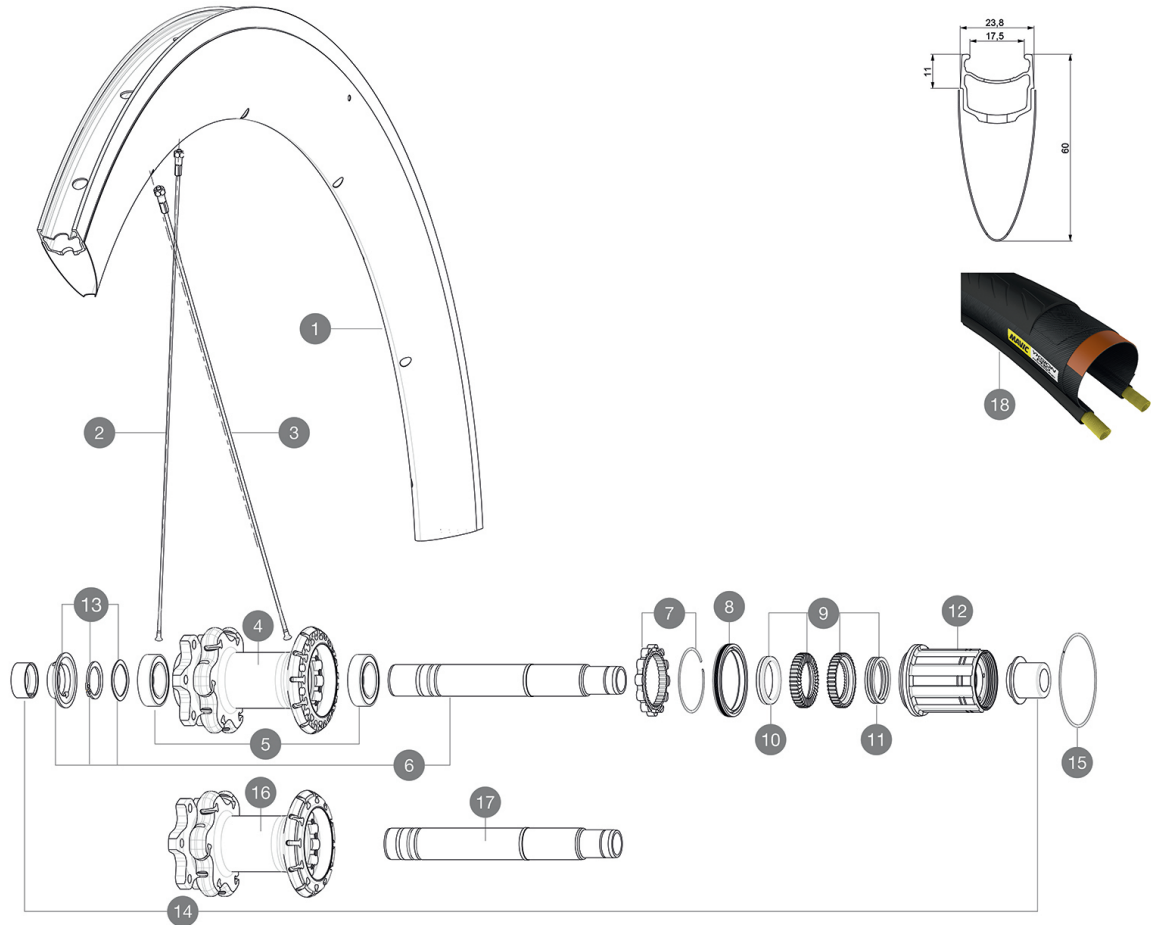

MAVIC Comete Pro Carbon Disc

ASTM CATEGORY 1 : road only

For a longer longevity of the wheel, Mavic recommends that the total weight supported by the wheels don't exceed 120kg, bike included

Recommended tyre sizes: 25 to 32 mm

Max. Pressure: 23mm 8.7 bars - 125 psi, 25/28mm 7.7 bars - 110 psi

REFERENCES WHEELS

R20931 ComProCD6B12x142RrSV

R20981 ComProCDCL12x142RrSV

RIMS

&NBSP;:

1 V2732313 KIT REAR RIM COMETE PRO CARBON DISC

SPOKES

HUB SHELLS

4 N/A HUB BODY
 5 V2560401 KIT 2 BEARINGS 17x28x7 + WAVED WASHER + CLIP
 6 V2252901 KIT ID360 CENTER LOCK 135/142mm AXLE W/CLIP
 7 V2252701 KIT ID360 INSERT SHAPED EAR LOBE > 2017
 8 V2251601 KIT ID360 SEAL + GREASE
 9 V2251701 KIT ID360 2 RATCHETS + SPRING + GREASE
 10 V2500501 KIT ID360 3 PADS NOISE REDUCING
 11 V2251801 KIT 3 ID360 ROAD SPRINGS
 12 V3430101 HG11 Freewheel Body ID360
 13 V2560501 KIT ADJUST. SYSTEM QRM AUTO ID360 for 17x28x7 bearing
 15 V2252201 KIT 2 REAR HUB RETENTION RINGS 48mm
 16 N/A HUB BODY
 17 V2253001 KIT ID360 6 BOLTS 135/142mm AXLE WITH CIRCLIP

SPOKES

- **Material** : steel
- **Material** : steel
- **Shape** : straight pull, aero, double butted
- **Shape** : straight pull, aero, double butted
- **Nipples** : aluminum, ABS
- **Nipples** : aluminum, ABS
- **Count** : 24 front and rear
- **Count** : 24 front and rear
- **Lacing** : front crossed 2, rear Isopulse
- **Lacing** : front crossed 2, rear Isopulse