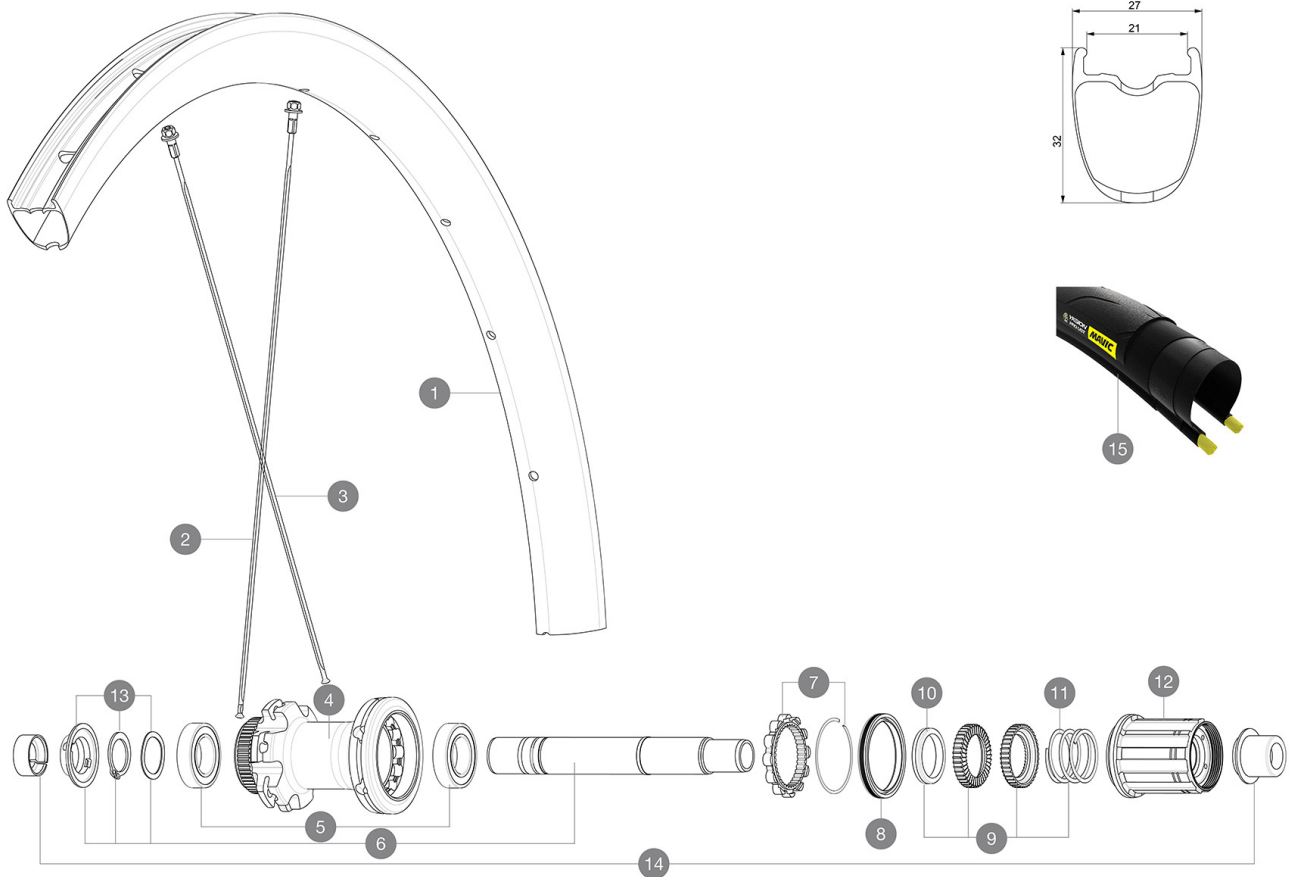

MAVIC Ksyrium Pro Carbon UST Disc

ASTM CATEGORY 1 : road only

For a longer longevity of the wheel, Mavic recommends that the total weight supported by the wheels don't exceed 120kg, bike included

Recommended tyre sizes: 25 to 32 mm

Max. Pressure: see indication on wheel and tyre. If they differ, use the lower of the 2

Max. Pressure tubeless: 25mm 6 bars - 87 PSI, 28mm 5 bars - 70 PSI. Max pressure tubetype: 25mm 7 bars - 102 PSI, 28mm 6 bars - 87 PSI

REFERENCES WHEELS

R22961 Ksy Pro Carb UST DCL Rr

R37371 Ksy Pro Carb UST DCL Rr NT

RIMS

&NBSP::

1	V4093215	Kit Front/Rear rim Cosmic SL 32 Disc while stock lasts
1	V2736313	KIT REAR RIM KSYRIUM PRO CARBON UST Disc - while stock last
	V2620101	UST RIM TAPE 25mm (for 21-24mm wide rim)

SPOKES

2	V4160401	Kit 12 Front/Rear non Drive Side Stainless Spokes 286 Ksyriu
2	V3665601	KIT 12 FRt/NDs KSYRIUM PRO CARBON UST Disc SPOKE 286mm + was
2	V4160501	Kit 2 Front/Rear non Drive Side stamped Stainless Spokes 286
2	V3665101	KIT 2 FRt/NDs KSYRIUM PRO CARB UST Disc STAMPED SPOKE 286 +
3	V3665801	KIT 12 DS KSYRIUM PRO CARBON UST Disc SPOKE 283mm + nipple+w
3	V4160601	Kit 12 Rear Drive Side Stainless Spokes 283 Ksyrium Pro Carb

HUB SHELLS

4	N/A	HUB BODY
5	M40076	HUB BEARINGS 17x30x7 6903 x 2
6	V2373401	KIT ID360 135/142 DCL L1 AXLE WITH CLIP
7	V2252701	KIT ID360 INSERT SHAPED EAR LOBE > 2017
8	V2251601	KIT ID360 SEAL + GREASE
9	V2251701	KIT ID360 2 RATCHETS + SPRING + GREASE
10	V2500501	KIT ID360 3 PADS NOISE REDUCING
11	V2251801	KIT 3 ID360 ROAD SPRINGS

12	V3430101	HG11 Freewheel Body ID360
13	V2373001	KIT ADJUST. SYSTEM QRM AUTO ID360 for 17x30x7 bearing

TYRES

15	39938828	Yksion Pro UST 700x28

ADAPTERS

14	V2510701	ID360V2RrAxleAdapt12x142/148
	V2510901	ID360 EVO RrAxleAdpt12x135/150
	V2510801	ID360 V2 RrAxleAdapt9x135